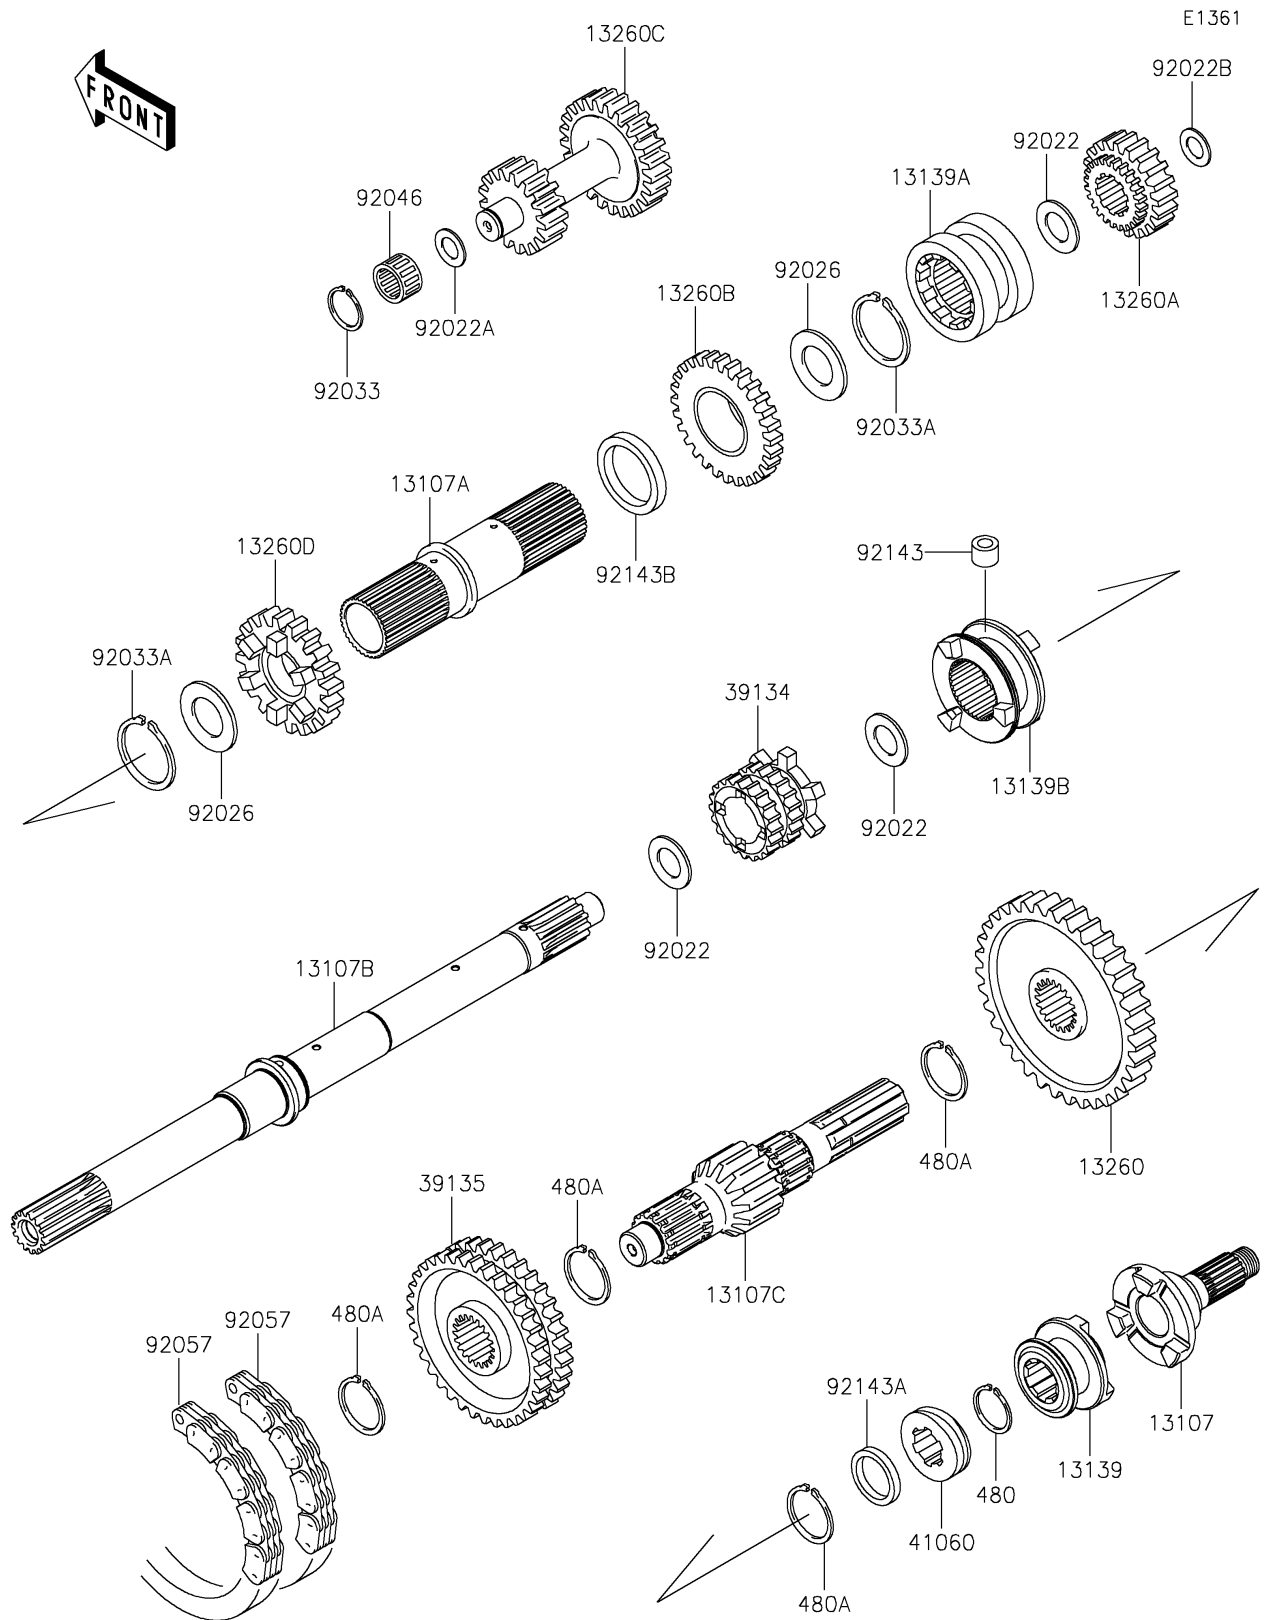

# 2020 MULE™ 4010 4x4 PARTS DIAGRAM

## Transmission

## 2020 MULE™ 4010 4x4 PARTS LIST

### Transmission

ITEM NAME	PART NUMBER	QUANTITY
SHAFT,2WD/4WD (Ref # 13107)	13107-0106	1
SHAFT,INPUT OUTER (Ref # 13107A)	13107-1309	1
SHAFT,INPUT (Ref # 13107B)	13107-1470	1
SHAFT,OUTPUT,14T (Ref # 13107C)	13107-1517	1
SHIFTER,2WD/4WD (Ref # 13139)	13139-0010	1
SHIFTER,SPEED,HI/LOW (Ref # 13139A)	13139-1069	1
SHIFTER,FR/RR (Ref # 13139B)	13139-1072	1
GEAR,OUTPUT REVERSE,51T (Ref # 13260)	13260-1288	1
GEAR,INPUT REDUCTION,20T (Ref # 13260A)	13260-1289	1
GEAR,INPUT REDUCTION,28T (Ref # 13260B)	13260-1290	1
GEAR,REDUCTION,17T&25T (Ref # 13260C)	13260-1291	1
GEAR,INPUT 28T (Ref # 13260D)	13260-1462	1
SPROCKET-DRIVE,20T (Ref # 39134)	39134-1055	1
SPROCKET-DRIVEN,41T (Ref # 39135)	39135-1055	1
GEAR-METER SCREW (Ref # 41060)	41060-1147	1
WASHER,25.3X33X1 (Ref # 92022)	92022-1109	3
WASHER,17.3X28X1 (Ref # 92022A)	92022-255	1
WASHER,17.3X30X1.4 (Ref # 92022B)	92022-270	1
SPACER,35.3X44X0.5 (Ref # 92026)	92026-1375	2
RING-SNAP (Ref # 92033)	92033-032	1
RING-SNAP (Ref # 92033A)	92033-1269	2
BEARING-NEEDLE,K17X23X13.8 (Ref # 92046)	92046-1184	1
CHAIN,REVERSE,81RH2520,54L (Ref # 92057)	92057-1364	2
COLLAR,8X14X10.5 (Ref # 92143)	92143-1497	1
COLLAR,25X32X4.5 (Ref # 92143A)	92143-1597	1
COLLAR (Ref # 92143B)	92143-1599	1
CIRCLIP-TYPE-C,25MM (Ref # 480)	480J2500	1
CIRCLIP-TYPE-C,30MM (Ref # 480A)	480J3000	4