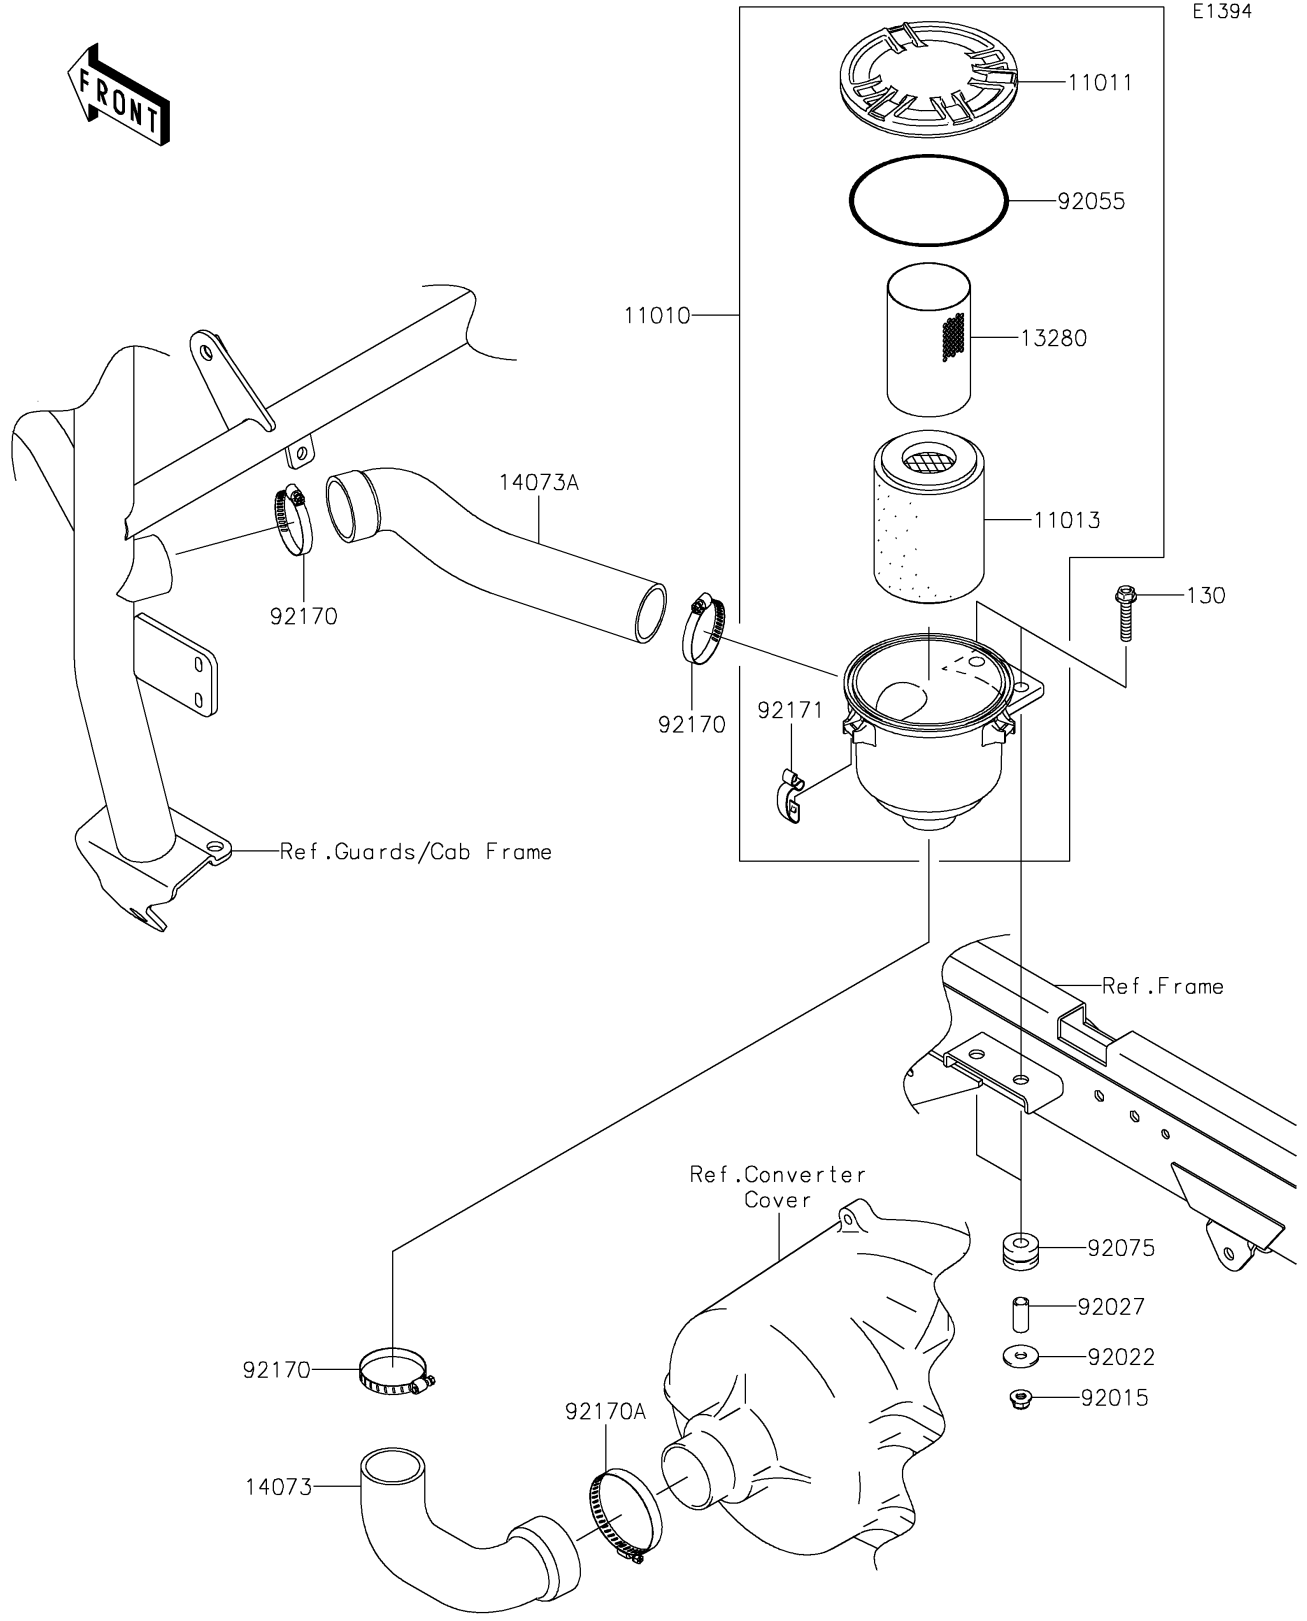

2020 MULE™ 4010 4x4 PARTS DIAGRAM

Air Cleaner-Belt Converter

2020 MULE™ 4010 4x4 PARTS LIST

Air Cleaner-Belt Converter

ITEM NAME	PART NUMBER	QUANTITY
FILTER-ASSY-AIR (Ref # 11010)	11010-0172	1
CASE-AIR FILTER,CAP (Ref # 11011)	11011-0135	1
ELEMENT-AIR FILTER (Ref # 11013)	11013-0037	1
HOLDER (Ref # 13280)	13280-0312	1
DUCT,AIR FILTER-CVT (Ref # 14073)	14073-0198	1
DUCT,BAR-AIR FILTER (Ref # 14073A)	14073-0238	1
NUT,8MM (Ref # 92015)	92015-1432	2
WASHER,9X28X2.3 (Ref # 92022)	92022-1632	2
COLLAR (Ref # 92027)	92027-4012	2
RING-O,122X4 (Ref # 92055)	92055-0167	1
DAMPER (Ref # 92075)	92075-1736	2
CLAMP (Ref # 92170)	92170-1674	3
CLAMP (Ref # 92170A)	92170-1764	1
CLAMP (Ref # 92171)	92171-0225	3
BOLT-FLANGED,8X40 (Ref # 130)	130BA0840	2