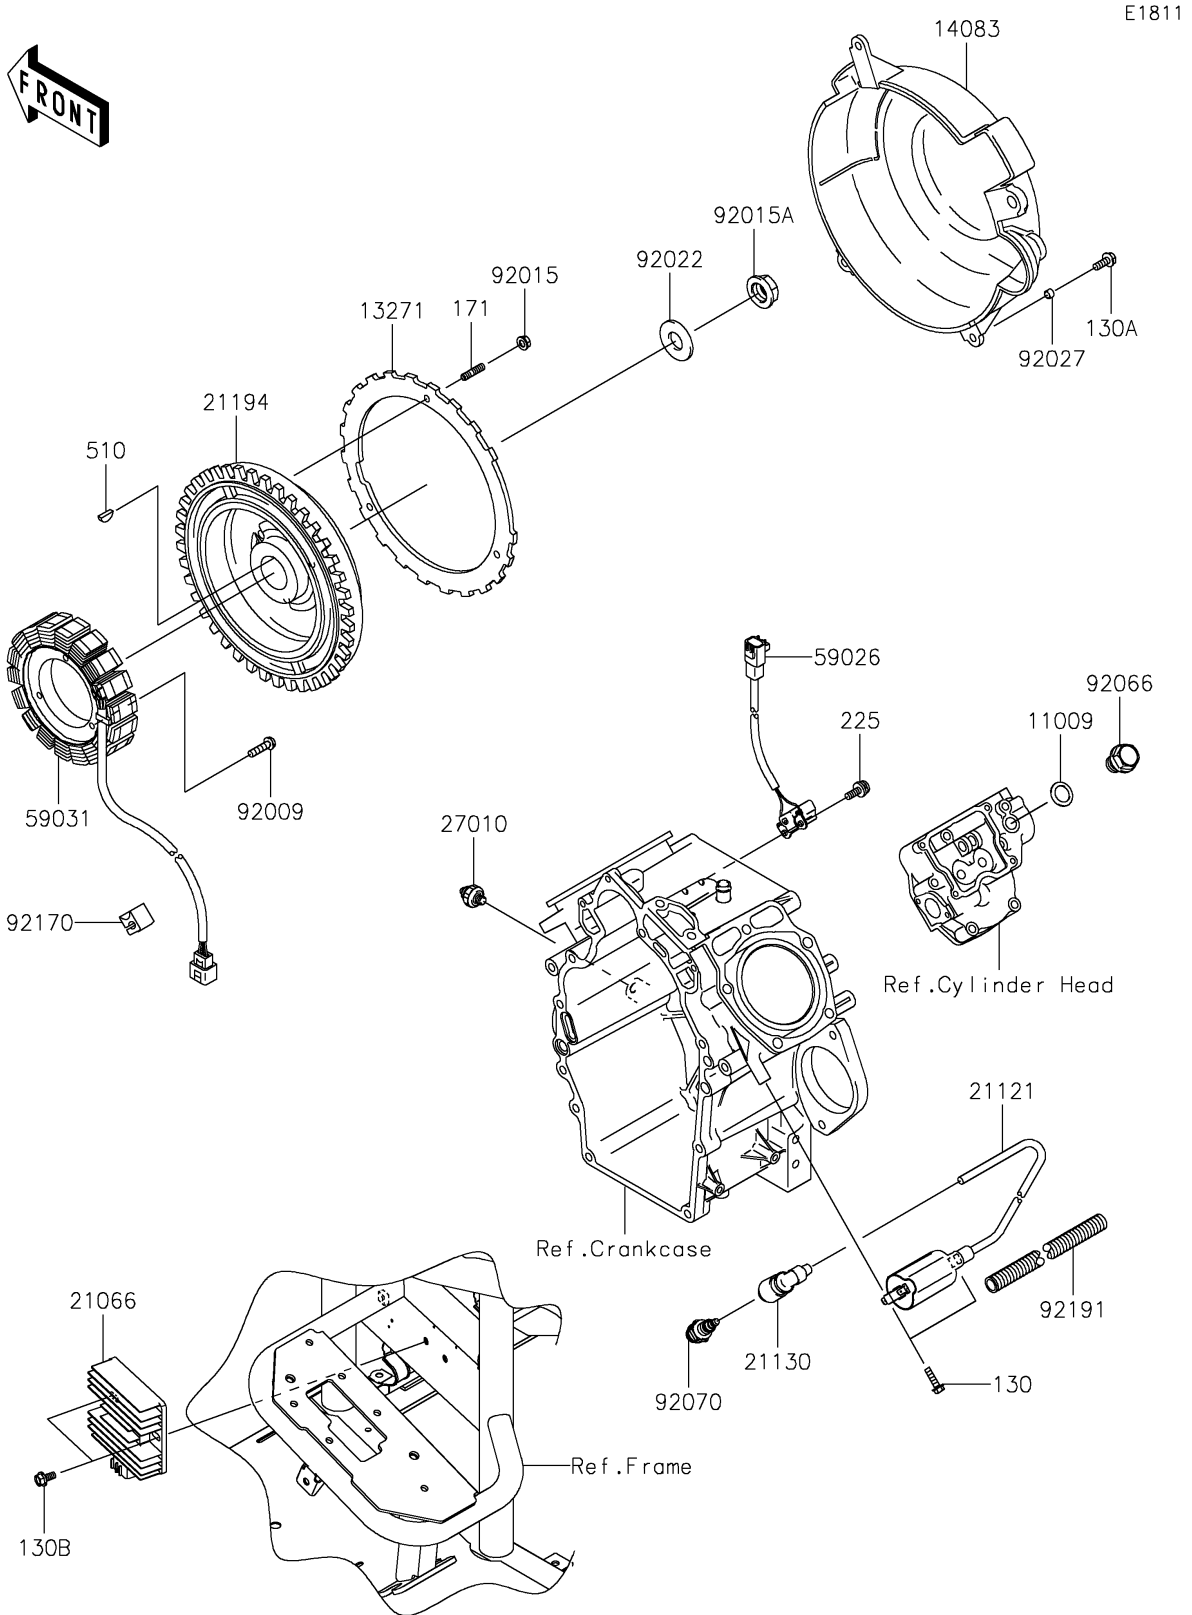

2020 MULE™ 4010 4x4 PARTS DIAGRAM

Generator/Ignition Coil

2020 MULE™ 4010 4x4 PARTS LIST

Generator/Ignition Coil

ITEM NAME	PART NUMBER	QUANTITY
GASKET,16X24X1 (Ref # 11009)	11009-2566	1
PLATE (Ref # 13271)	13271-2269	1
COVER-FLYWHEEL (Ref # 14083)	14083-2052	1
REGULATOR-VOLTAGE (Ref # 21066)	21066-0717	1
COIL-IGNITION (Ref # 21121)	21121-2092	2
CAP-SPARK PLUG (Ref # 21130)	21130-2060	2
FLYWHEEL-COMP (Ref # 21194)	21194-2352	1
SWITCH,OIL PRESSURE (Ref # 27010)	27010-1313	1
COIL-PULSING (Ref # 59026)	59026-0559	1
COIL-CHARGING (Ref # 59031)	59031-2136	1
SCREW,6X25 (Ref # 92009)	92009-2273	3
NUT,FLANGED,6MM (Ref # 92015)	92015-1367	3
NUT (Ref # 92015A)	92015-2167	1
WASHER (Ref # 92022)	92022-2229	1
COLLAR,6.2X7.8X5 (Ref # 92027)	92027-2096	3
PLUG,DRAIN (Ref # 92066)	92066-2099	1
PLUG-SPARK,BPR2ES(NGK),SOLID (Ref # 92070)	92070-2110	2
CLAMP (Ref # 92170)	92170-2056	1
TUBE (Ref # 92191)	92191-2124	1
BOLT-FLANGED,5X18 (Ref # 130)	130BA0518	4
BOLT-FLANGED,6X16 (Ref # 130A)	130BA0616	3
BOLT-FLANGED,6X14 (Ref # 130B)	130BB0614	2
BOLT-STUD,6X18 (Ref # 171)	171BA0618	3
SCREW-PAN-WSP-CROS,4X14 (Ref # 225)	225AA0414	2
KEY-WOODRUFF (Ref # 510)	510A5100	1