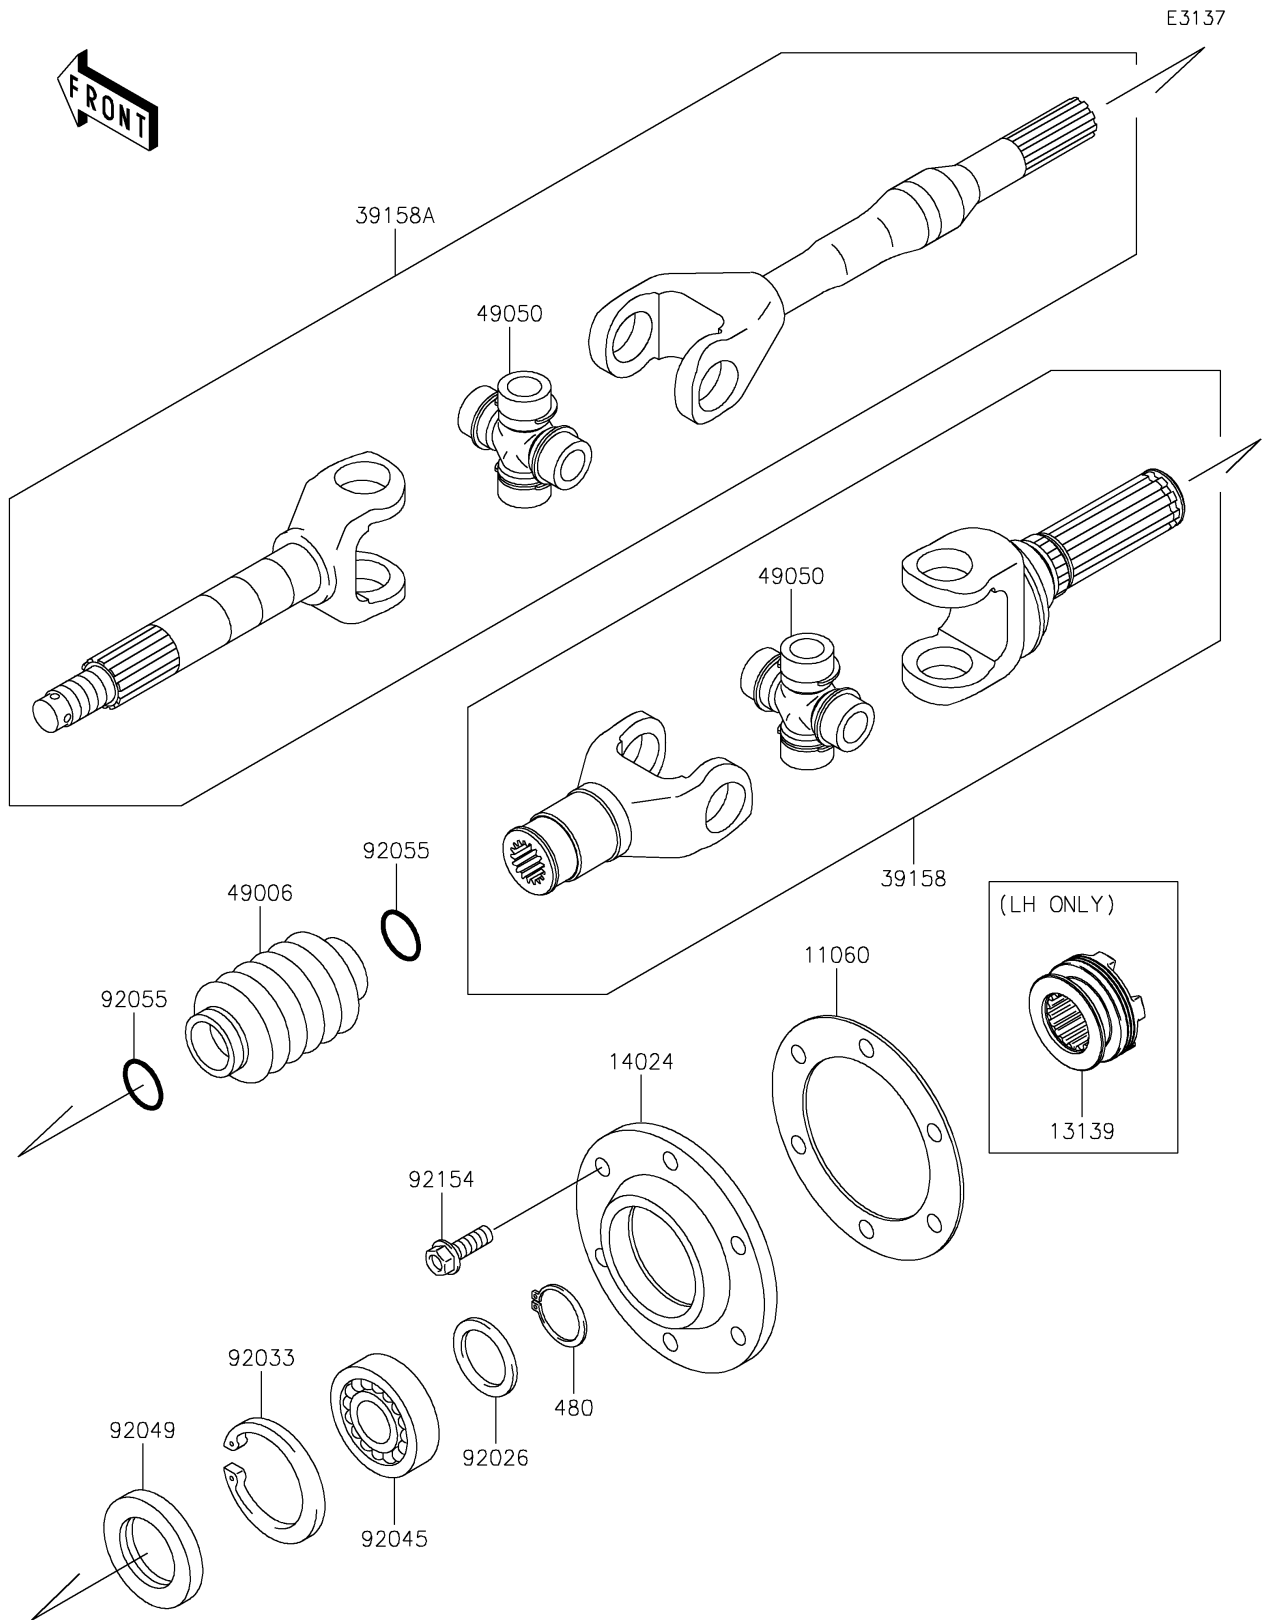

2020 MULE™ 4010 4x4 PARTS DIAGRAM

Drive Shaft-Rear

2020 MULE™ 4010 4x4 PARTS LIST

Drive Shaft-Rear

ITEM NAME	PART NUMBER	QUANTITY
GASKET,DRIVESHAFT COVER (Ref # 11060)	11060-1251	2
SHIFTER (Ref # 13139)	13139-0009	1
COVER,DRIVESHAFT (Ref # 14024)	14024-1560	2
SHAFT-ASSY-DRIVE,INSIDE (Ref # 39158)	39158-1119	2
SHAFT-ASSY-DRIVE (Ref # 39158A)	39158-1120	2
BOOT,DRIVE SHAFT (Ref # 49006)	49006-1257	2
SPIDER (Ref # 49050)	49050-0034	4
SPACER,28.1X38X2.6 (Ref # 92026)	92026-1489	2
RING-SNAP,55MM (Ref # 92033)	92033-1274	2
BEARING-BALL,6006 (Ref # 92045)	92045-1208	2
SEAL-OIL,TC35X55X8 (Ref # 92049)	92049-1298	2
RING-O,19.5X3.0 (Ref # 92055)	92055-1451	4
BOLT-FLANGED,8X25 (Ref # 92154)	92154-4079	12
CIRCLIP-TYPE-C,28MM (Ref # 480)	480J2800	2