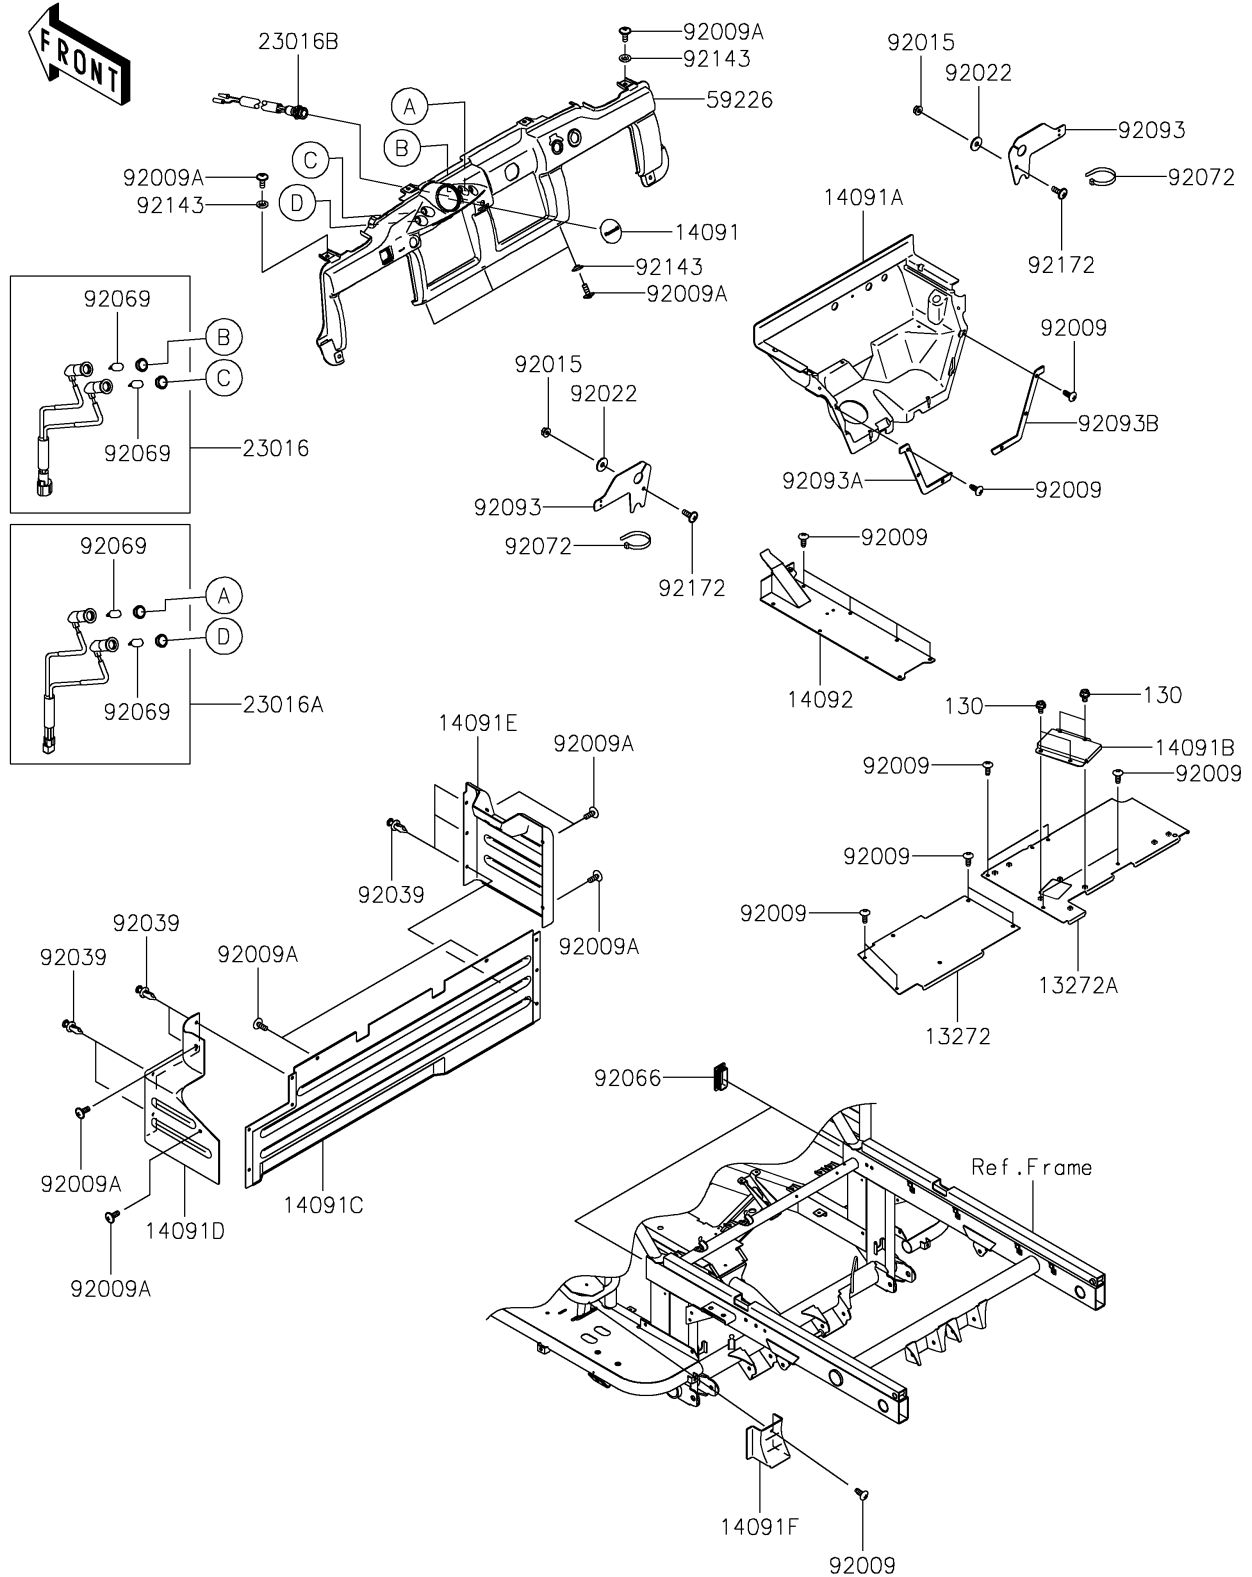

2020 MULE™ 4010 4x4 PARTS DIAGRAM

Frame Fittings

F2131

2020 MULE™ 4010 4x4 PARTS LIST

Frame Fittings

ITEM NAME	PART NUMBER	QUANTITY
PLATE (Ref # 13272)	13272-0284	1
PLATE (Ref # 13272A)	13272-0285	1
COVER,SPEEDOMETER,F.BLACK (Ref # 14091)	14091-0929-6Z	1
COVER,FLOOR (Ref # 14091A)	14091-1378	1
COVER (Ref # 14091B)	14091-1666	1
COVER,FRONT SEAT,CNT (Ref # 14091C)	14091-7531	1
COVER,FRONT SEAT,LH (Ref # 14091D)	14091-7541	1
COVER,FRONT SEAT,RH (Ref # 14091E)	14091-7542	1
COVER,PARKING CABLE (Ref # 14091F)	14091-7551	1
COVER,FLOOR,CNT,FR (Ref # 14092)	14092-0832	1
LAMP-ASSY,PARKING&WATER TEMP (Ref # 23016)	23016-0035	1
LAMP-ASSY,DFI&OIL PRESSURE (Ref # 23016A)	23016-0036	1
LAMP-ASSY,LED (Ref # 23016B)	23016-0050	1
PANEL-CONTROL,F.BLACK (Ref # 59226)	59226-0026-6Z	1
SCREW,TAPPING,6X16 (Ref # 92009)	92009-1166	23
SCREW,6X16 (Ref # 92009A)	92009-1621	12
NUT,FLANGED,6MM (Ref # 92015)	92015-1367	2
WASHER,6.5X20X1.6,BLACK (Ref # 92022)	92022-1346	2
RIVET (Ref # 92039)	92039-0776	7
PLUG (Ref # 92066)	92066-7505	2
BULB,12V 1.7W,T10 (Ref # 92069)	92069-1059	4
BAND,L=368.3 (Ref # 92072)	92072-3872	2
SEAL,LOWER COVER (Ref # 92093)	92093-0181	2
SEAL,FRONT FENDER,LH (Ref # 92093A)	92093-1293	1
SEAL,FRONT FENDER,RH (Ref # 92093B)	92093-1294	1
COLLAR (Ref # 92143)	92143-1087	5
SCREW,6X18 (Ref # 92172)	92172-0002	2
BOLT-FLANGED,6X10 (Ref # 130)	130BA0610	4