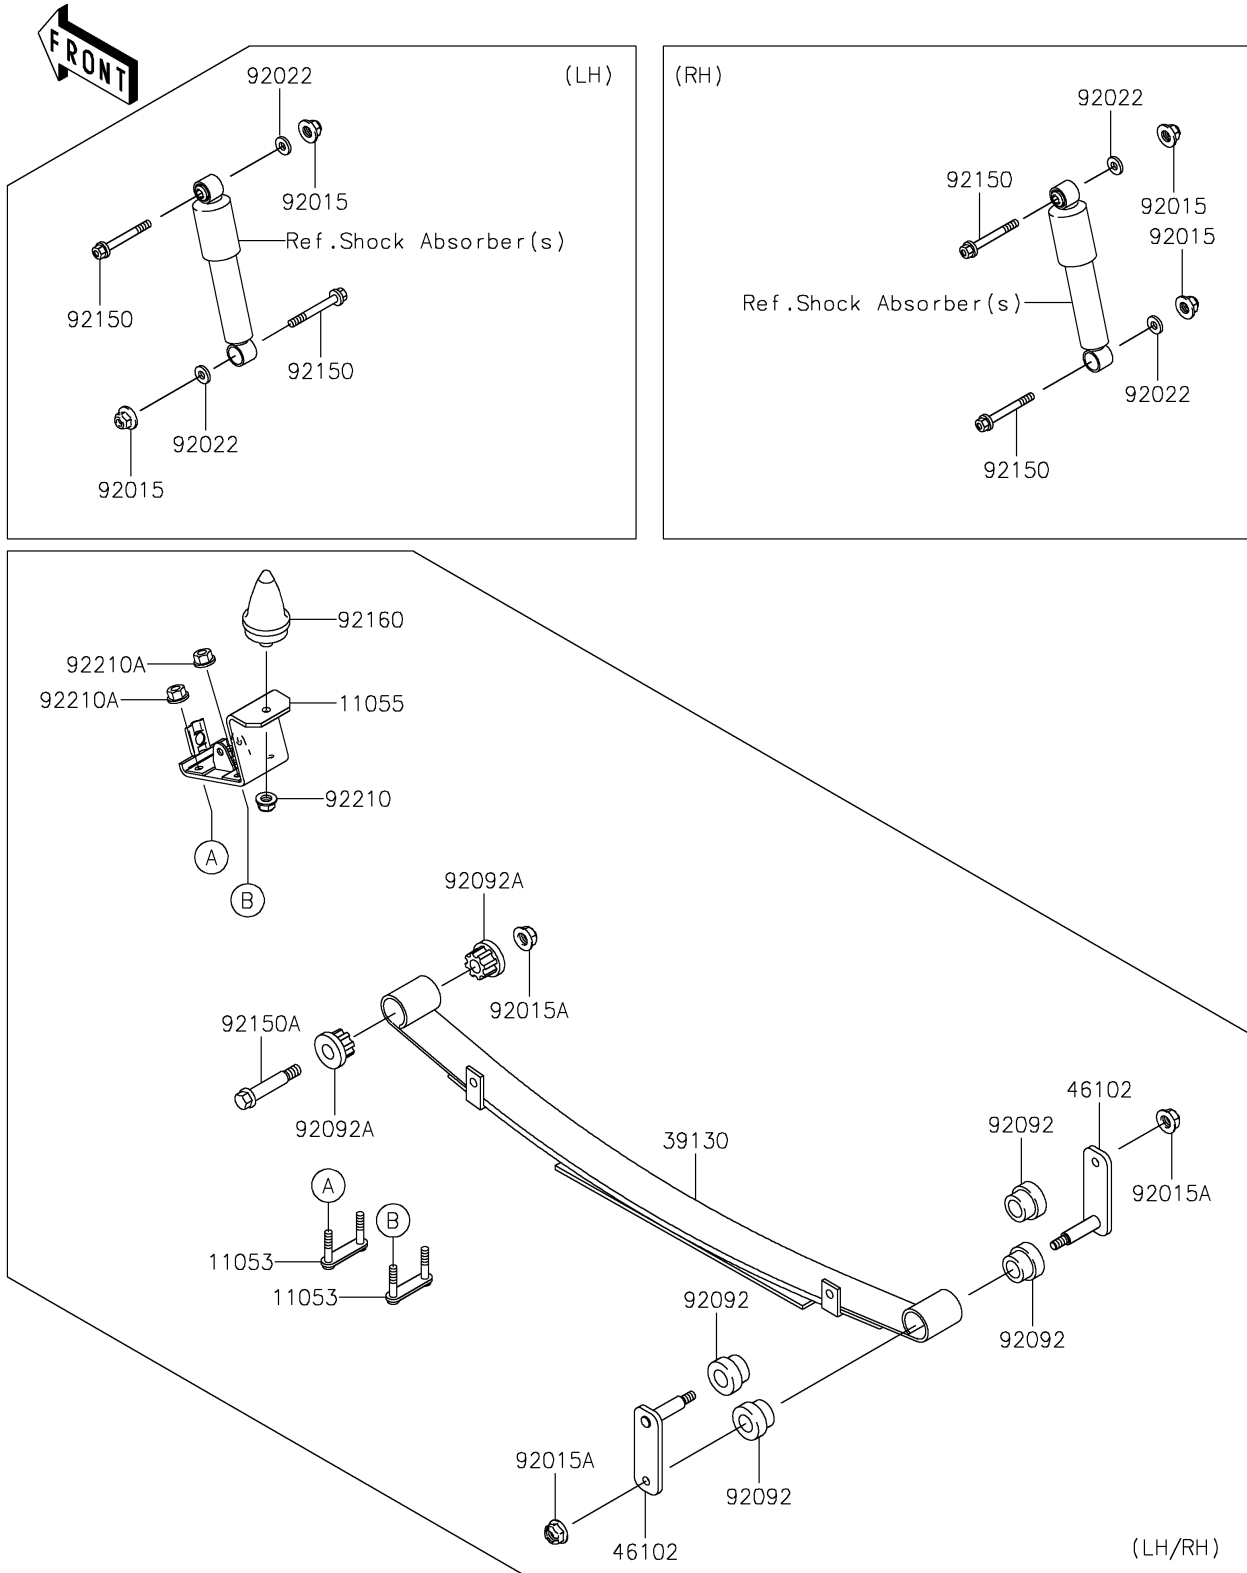

2020 MULE™ 4010 4x4 PARTS DIAGRAM

Rear Suspension

F2153

2020 MULE™ 4010 4x4 PARTS LIST

Rear Suspension

ITEM NAME	PART NUMBER	QUANTITY
BRACKET,LEAF SPRING (Ref # 11053)	11053-7564	4
BRACKET,LEAF SPRING (Ref # 11055)	11055-7504	2
SPRING-LEAF (Ref # 39130)	39130-1066	2
ROD,LEAF SPRING,RR (Ref # 46102)	46102-1338	4
NUT,LOCK,10MM (Ref # 92015)	92015-1597	4
NUT,12MM (Ref # 92015A)	92015-1706	6
WASHER,11.5X20.5X1.6 (Ref # 92022)	92022-1768	4
BUSHING-RUBBER (Ref # 92092)	92092-1083	8
BUSHING-RUBBER (Ref # 92092A)	92092-1084	4
BOLT,FLANGED,10X57 (Ref # 92150)	92150-1227	4
BOLT,12MM (Ref # 92150A)	92150-1284	2
DAMPER,BUMP STOPPER (Ref # 92160)	92160-1136	2
NUT,LOCK,FLANGED,10MM (Ref # 92210)	92210-0276	2
NUT,LOCK,10MM (Ref # 92210A)	92210-1204	8