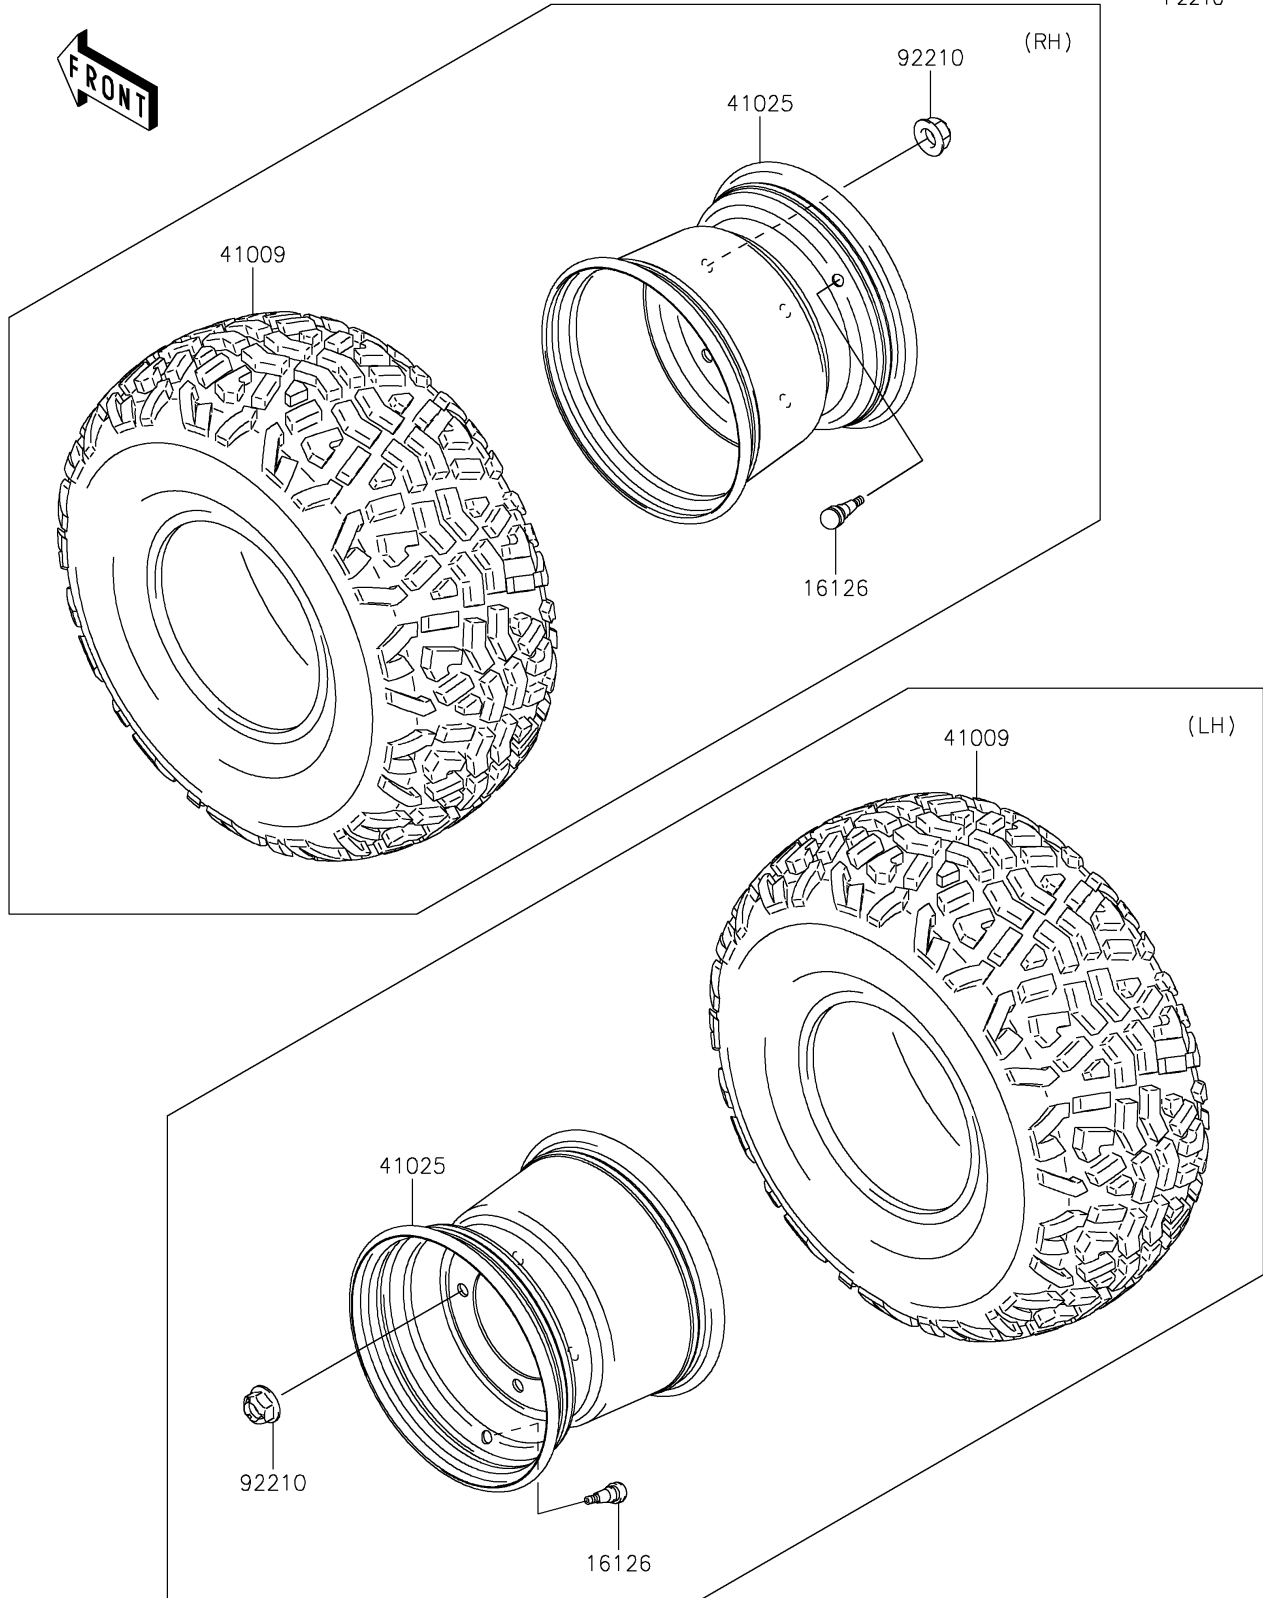

2019 MULE™ 4010 4x4 PARTS DIAGRAM

Wheels/Tires

F2210

2019 MULE™ 4010 4x4 PARTS LIST

Wheels/Tires

ITEM NAME	PART NUMBER	QUANTITY
VALVE (Ref # 16126)	16126-4001	4
TIRE,23X11.00-10 4PR (Ref # 41009)	41009-0294	4
RIM,10X8.5AT,F.S.BLACK (Ref # 41025)	41025-7504-397	4
NUT,12MM (Ref # 92210)	92210-0603	16