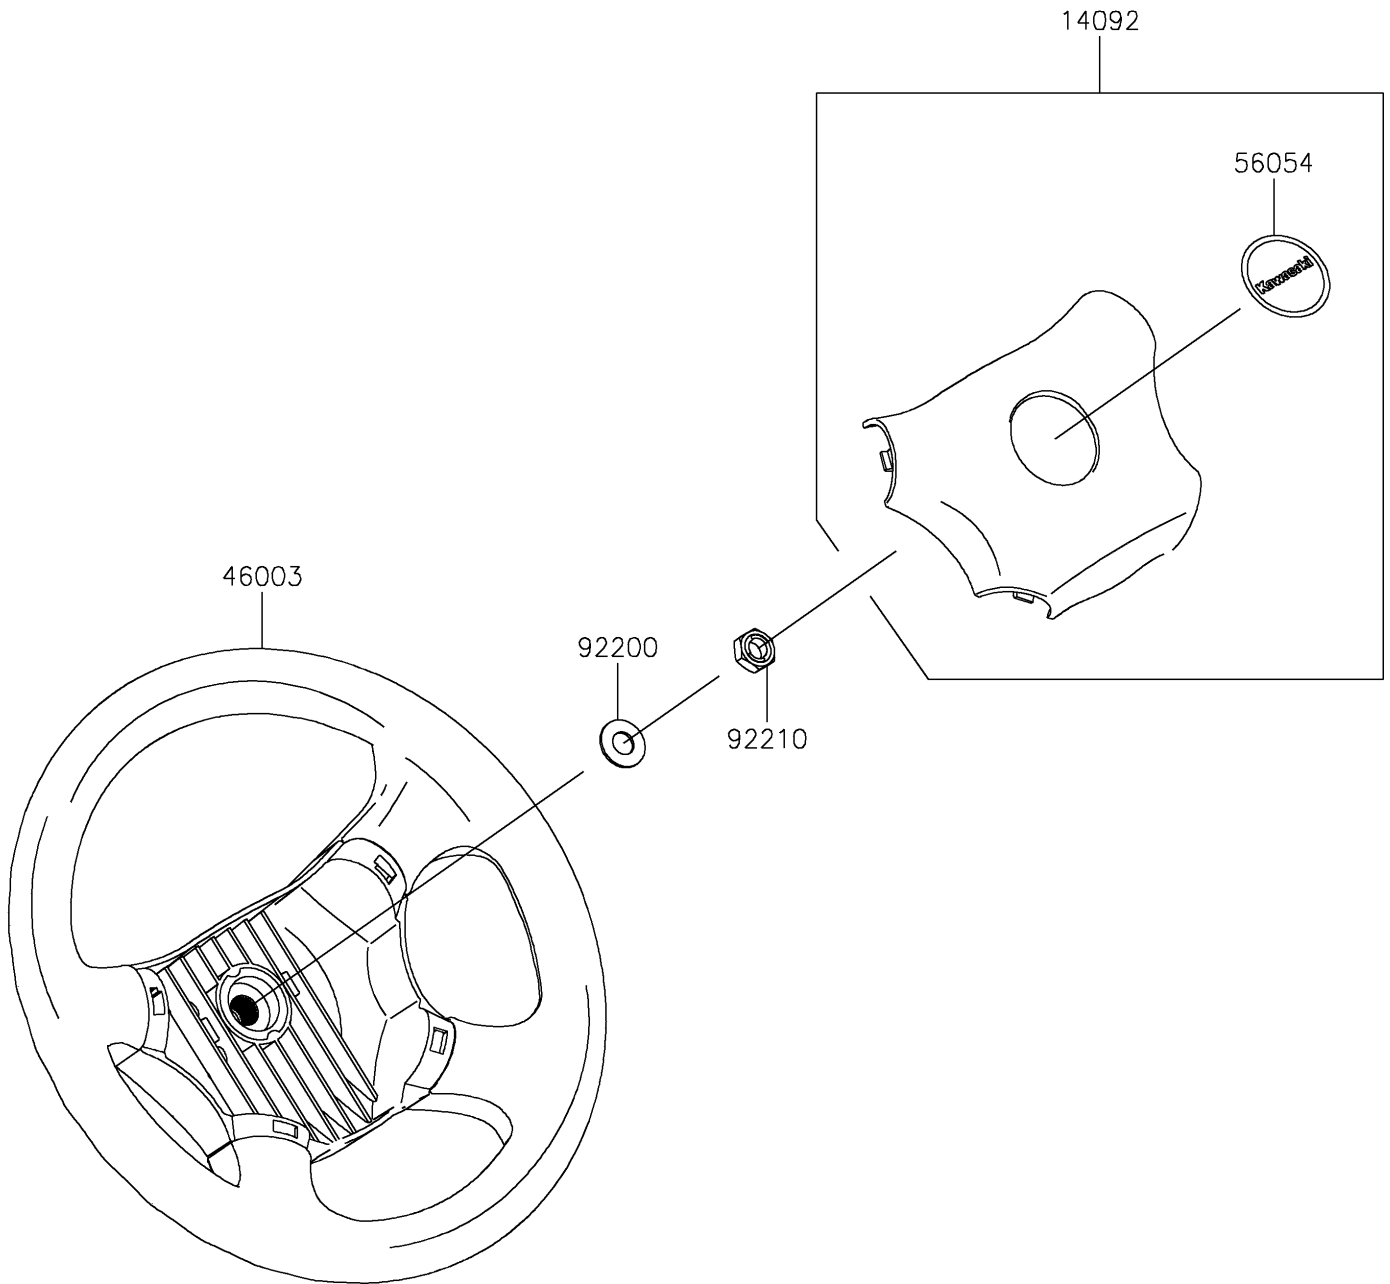

2020 MULE™ 4010 4x4 PARTS DIAGRAM

Steering Wheel

F2311

2020 MULE™ 4010 4x4 PARTS LIST

Steering Wheel

ITEM NAME	PART NUMBER	QUANTITY
COVER,HORN SWITCH (Ref # 14092)	14092-1029	1
HANDLE (Ref # 46003)	46003-0595	1
MARK,CENTER LOGO,KAWASAKI (Ref # 56054)	56054-1188	1
WASHER,12.1X25X1.6 (Ref # 92200)	92200-0455	1
NUT,LOCK,12MM (Ref # 92210)	92210-1249	1