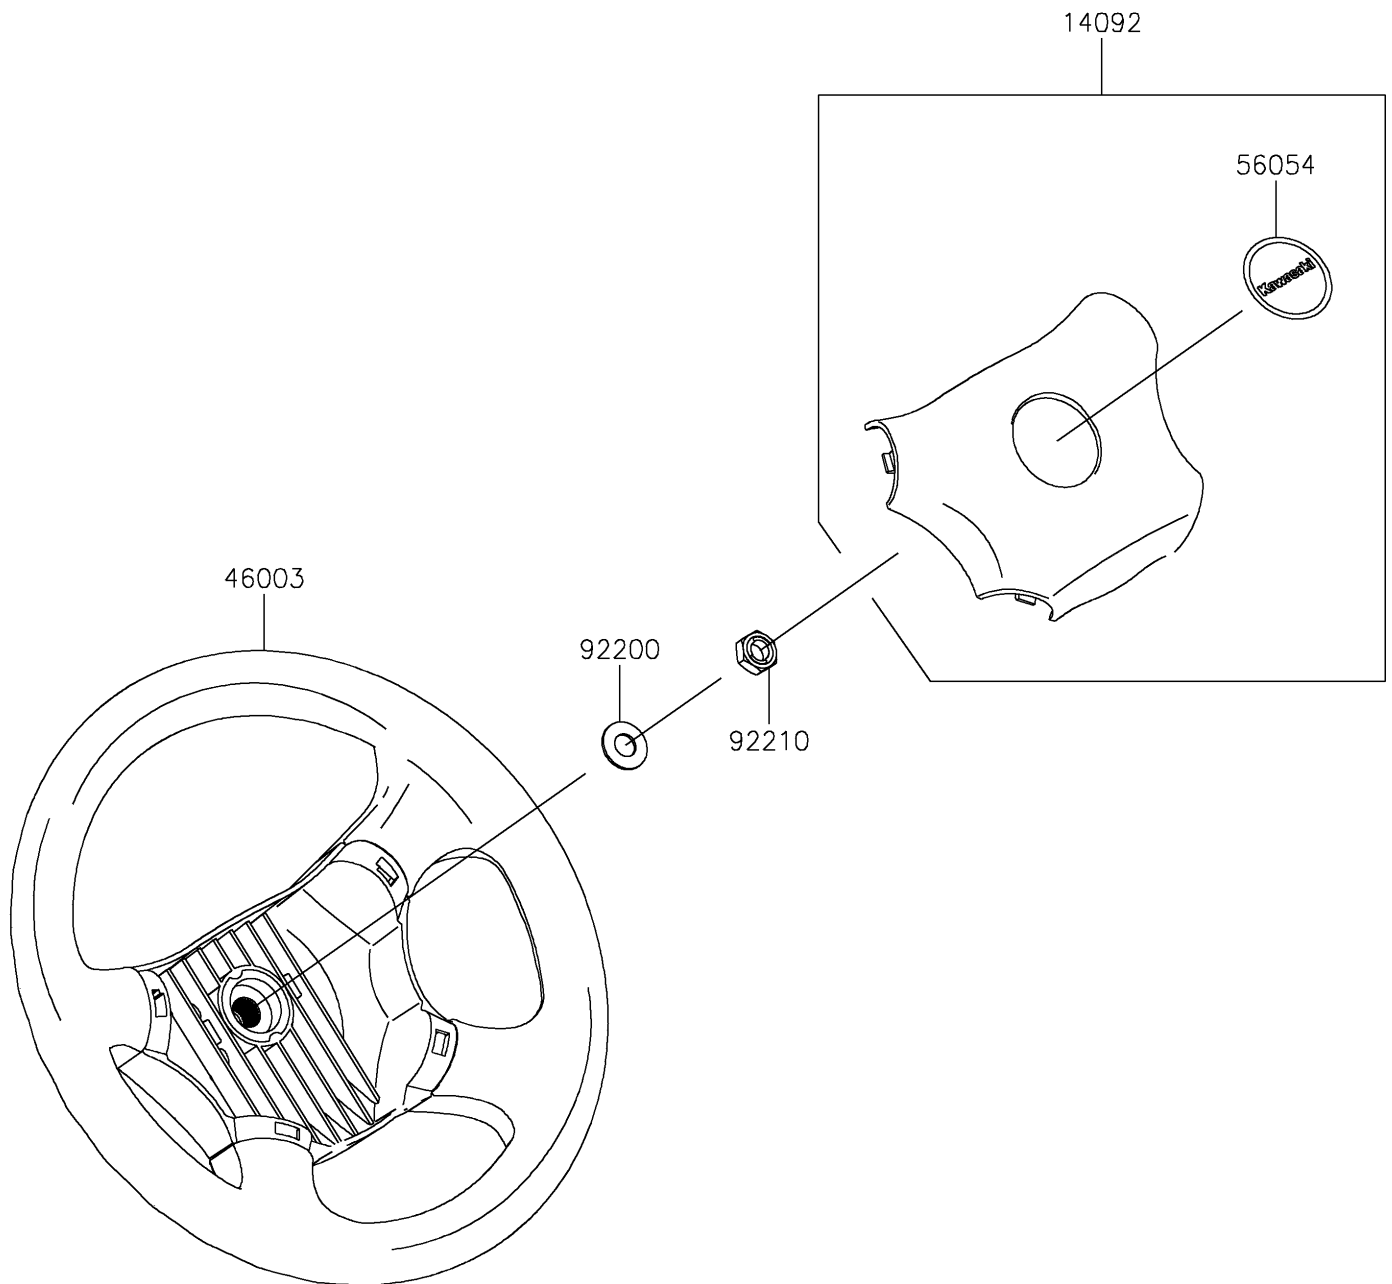

2020 MULE™ 4010 4x4 PARTS DIAGRAM

Steering Wheel

F2311

2020 MULE™ 4010 4x4 PARTS LIST

Steering Wheel

ITEM NAME	PART NUMBER	QUANTITY
COVER,HORN SWITCH (Ref # 14092)	14092-1029	1
HANDLE (Ref # 46003)	46003-0595	1
MARK,CENTER LOGO,KAWASAKI (Ref # 56054)	56054-1188	1
WASHER,12.1X25X1.6 (Ref # 92200)	92200-0455	1
NUT,LOCK,12MM (Ref # 92210)	92210-1249	1