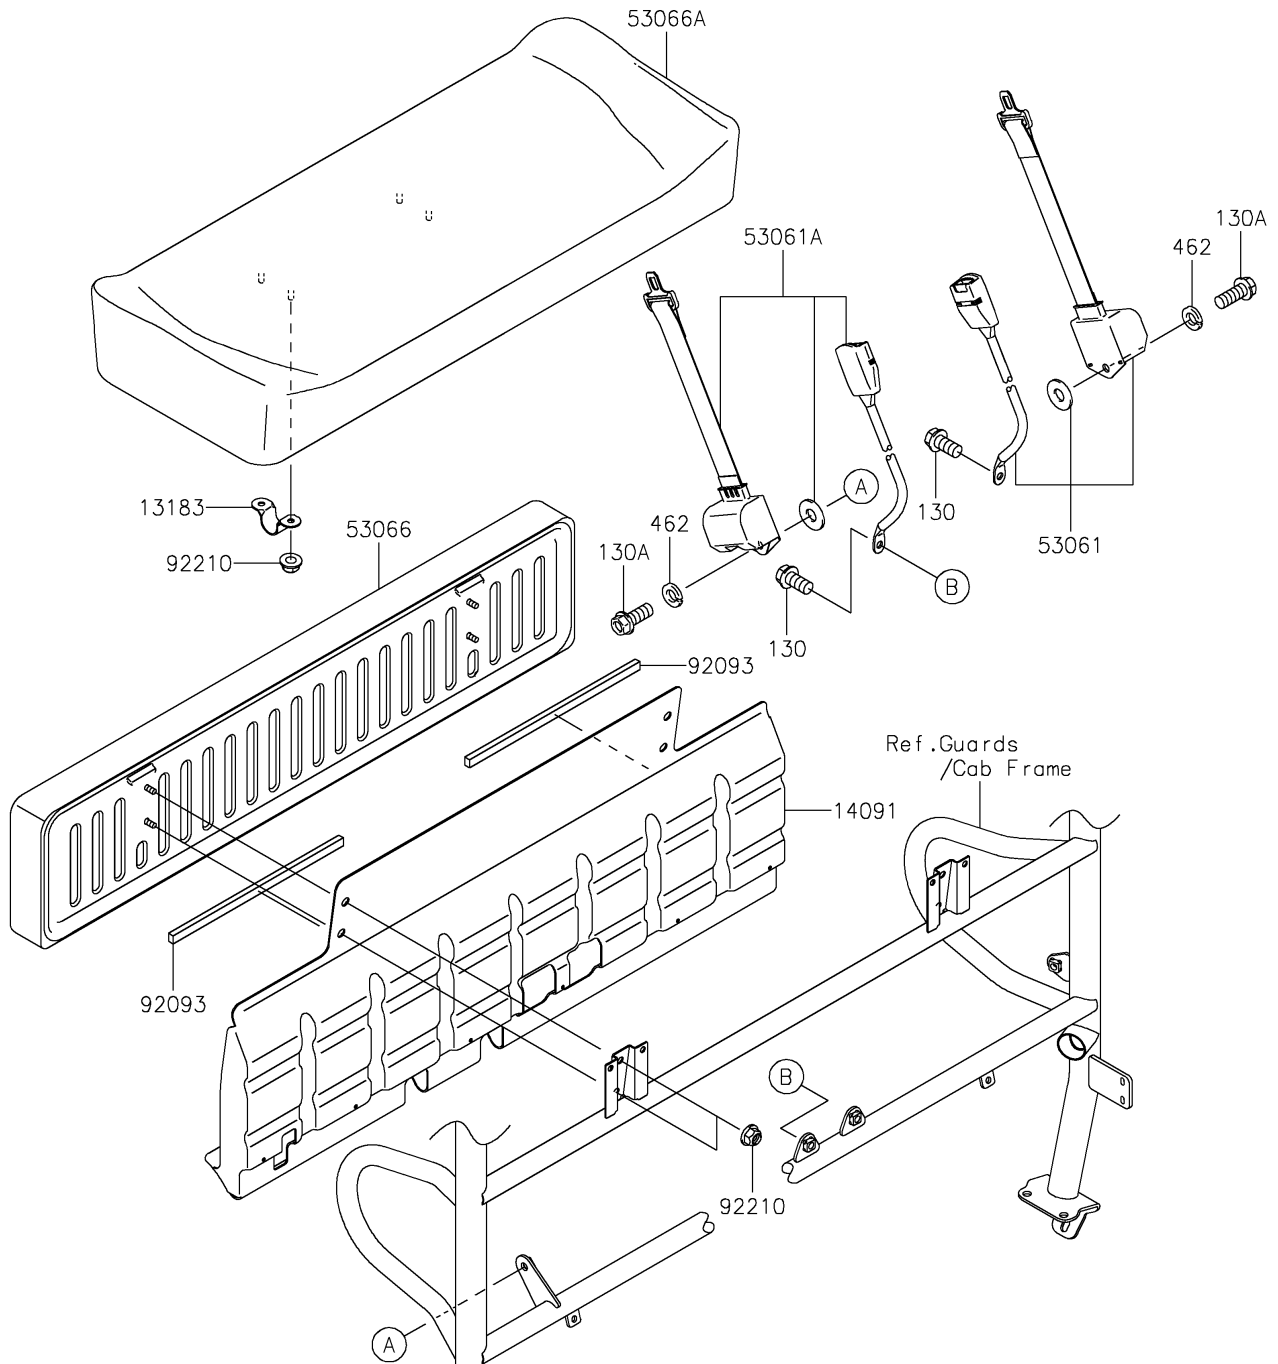

# 2020 MULE™ 4010 4x4 PARTS DIAGRAM

Seat

F2510

## 2020 MULE™ 4010 4x4 PARTS LIST

### Seat

ITEM NAME	PART NUMBER	QUANTITY
PLATE,SEAT (Ref # 13183)	13183-1400	2
COVER,SEAT BACK (Ref # 14091)	14091-0529	1
BELT-SEAT,FR,RH (Ref # 53061)	53061-0315	1
BELT-SEAT,FR,LH (Ref # 53061A)	53061-0316	1
SEAT-ASSY,BACK,BLACK (Ref # 53066)	53066-0241-MA	1
SEAT-ASSY,FR,LWR,BLACK (Ref # 53066A)	53066-0274-MA	1
SEAL,L=408 (Ref # 92093)	92093-0024	2
NUT,FLANGED,LOCK,8MM (Ref # 92210)	92210-0005	8
BOLT-FLANGED,12X20 (Ref # 130)	130BA1220	2
BOLT-FLANGED,12X25 (Ref # 130A)	130BB1225	2
WASHER-SPRING,12MM (Ref # 462)	462DB1200	2