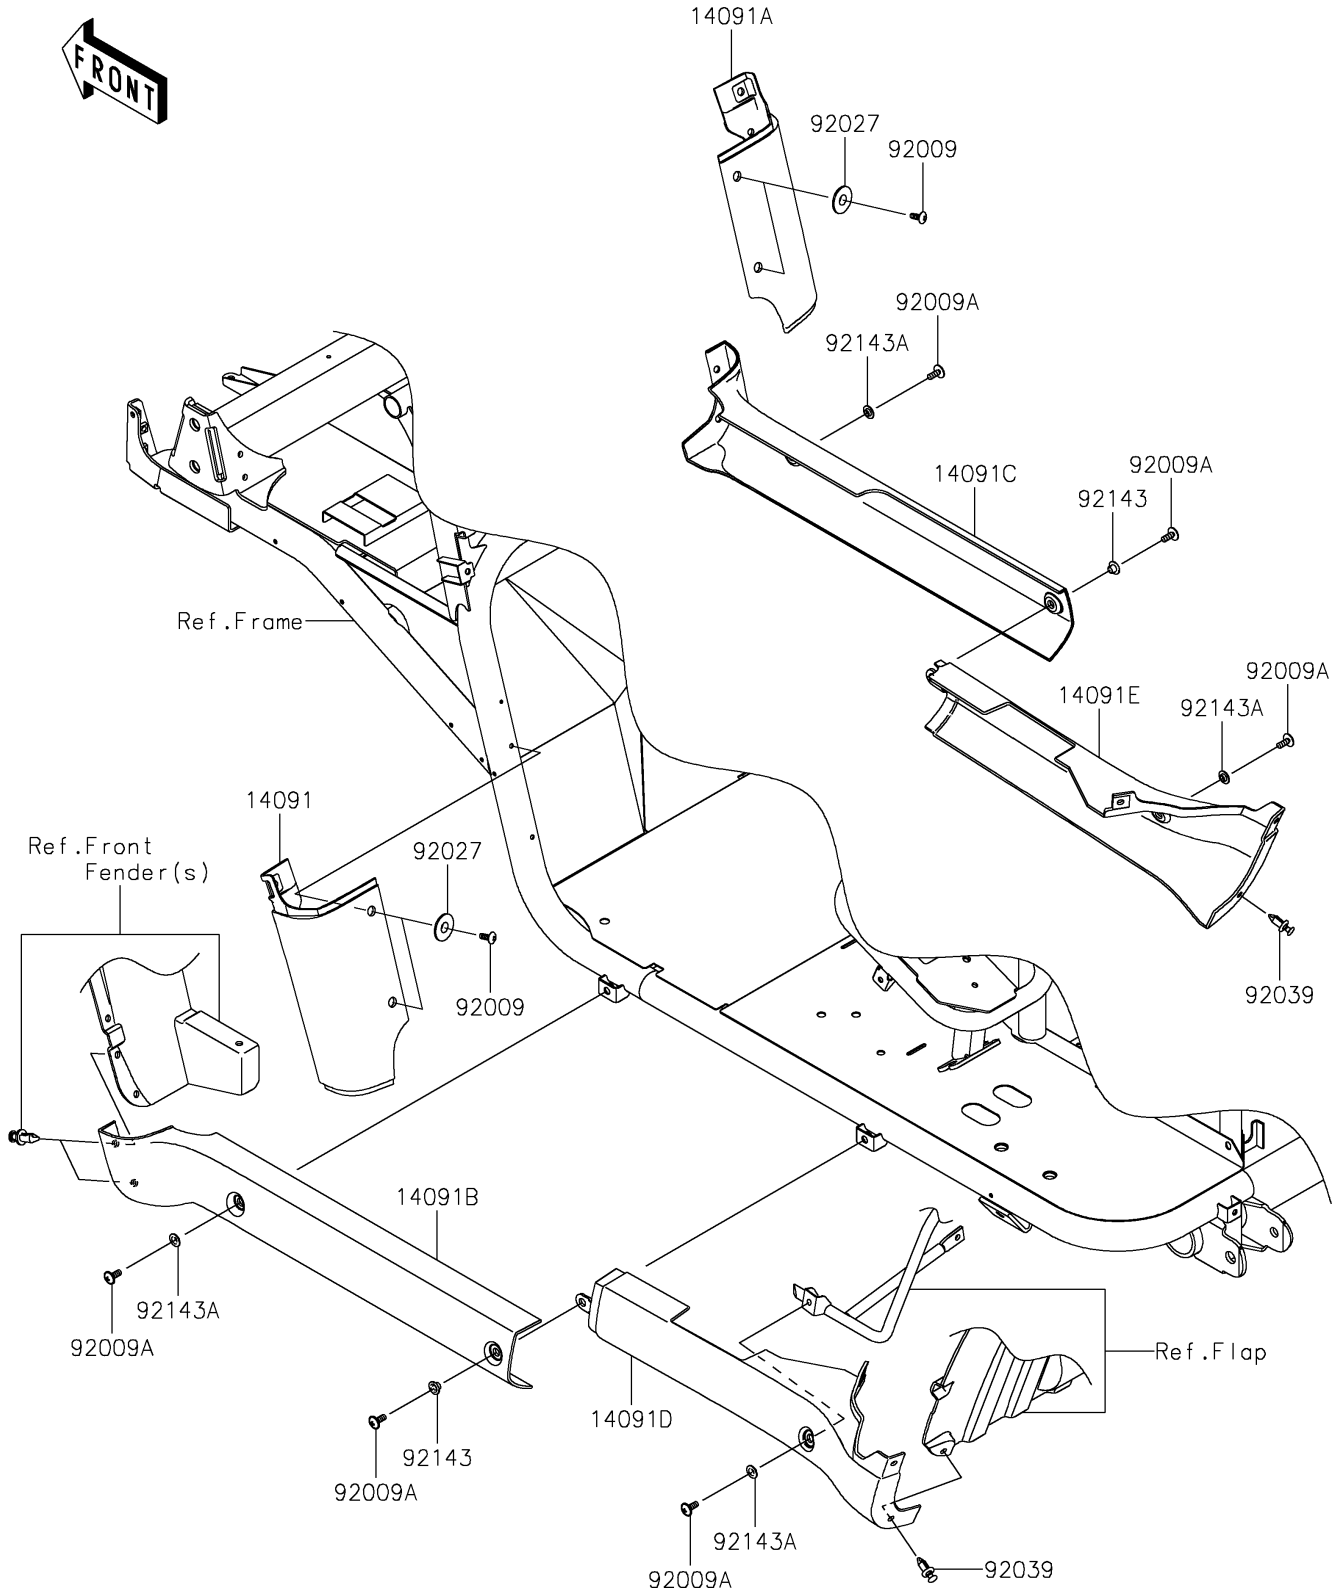

2019 MULE™ 4010 4x4 PARTS DIAGRAM

Side Covers/Chain Cover

F2610

2019 MULE™ 4010 4x4 PARTS LIST

Side Covers/Chain Cover

ITEM NAME	PART NUMBER	QUANTITY
COVER,FR FENDER,LWR,LH,F.BLACK (Ref # 14091)	14091-0821-6Z	1
COVER,FR FENDER,LWR,RH,F.BLACK (Ref # 14091A)	14091-0822-6Z	1
COVER,SIDE STEP,FR,LH,F.BLACK (Ref # 14091B)	14091-0823-6Z	1
COVER,SIDE STEP,FR,RH,F.BLACK (Ref # 14091C)	14091-0824-6Z	1
COVER,SIDE STEP,RR,LH,F.BLACK (Ref # 14091D)	14091-0900-6Z	1
COVER,SIDE STEP,RR,RH,F.BLACK (Ref # 14091E)	14091-0901-6Z	1
SCREW,TAPPING,6X16 (Ref # 92009)	92009-1166	4
SCREW,6X16 (Ref # 92009A)	92009-1621	6
COLLAR,L=4.7 (Ref # 92027)	92027-1964	4
RIVET (Ref # 92039)	92039-0776	2
COLLAR (Ref # 92143)	92143-1057	2
COLLAR (Ref # 92143A)	92143-1087	4