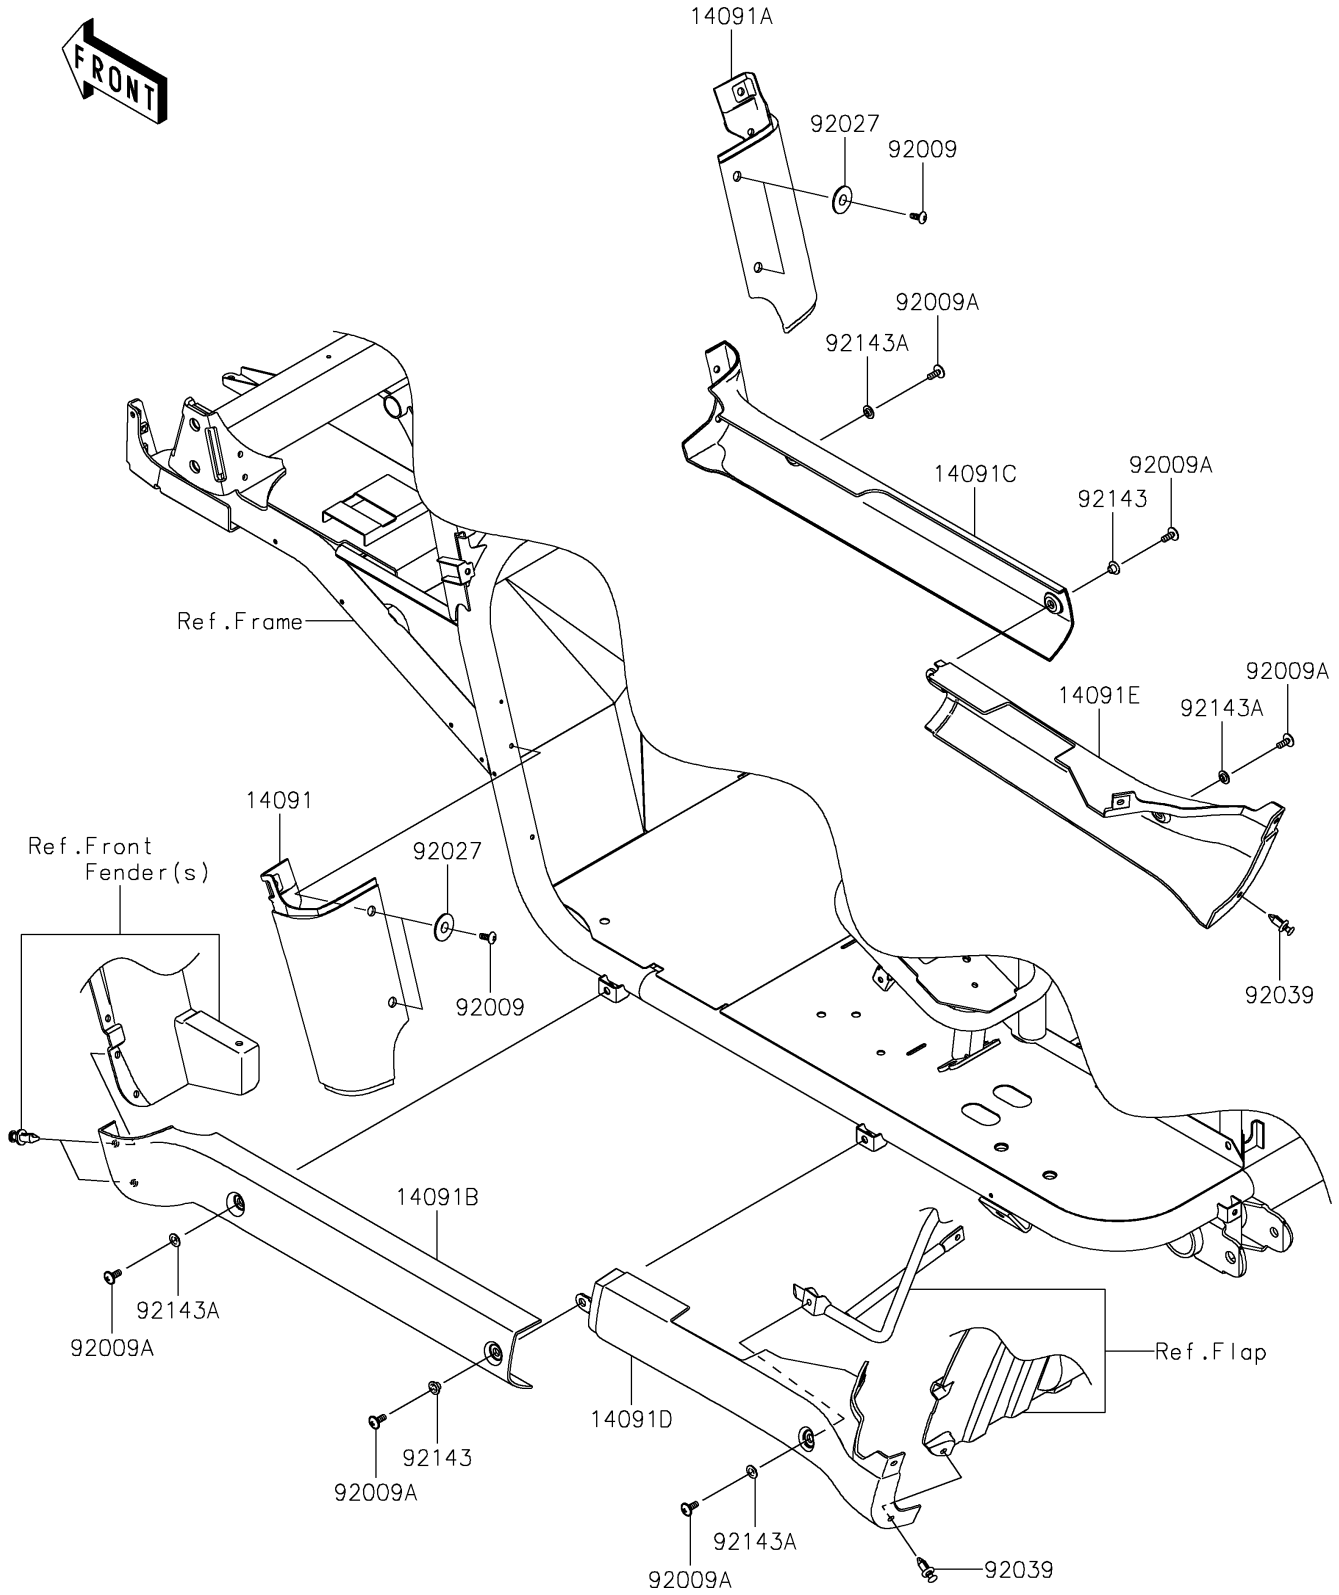

2020 MULE™ 4010 4x4 PARTS DIAGRAM

Side Covers/Chain Cover

F2610

2020 MULE™ 4010 4x4 PARTS LIST

Side Covers/Chain Cover

ITEM NAME	PART NUMBER	QUANTITY
COVER,FR FENDER,LWR,LH,F.BLACK (Ref # 14091)	14091-0821-6Z	1
COVER,FR FENDER,LWR,RH,F.BLACK (Ref # 14091A)	14091-0822-6Z	1
COVER,SIDE STEP,FR,LH,F.BLACK (Ref # 14091B)	14091-0823-6Z	1
COVER,SIDE STEP,FR,RH,F.BLACK (Ref # 14091C)	14091-0824-6Z	1
COVER,SIDE STEP,RR,LH,F.BLACK (Ref # 14091D)	14091-0900-6Z	1
COVER,SIDE STEP,RR,RH,F.BLACK (Ref # 14091E)	14091-0901-6Z	1
SCREW,TAPPING,6X16 (Ref # 92009)	92009-1166	4
SCREW,6X16 (Ref # 92009A)	92009-1621	6
COLLAR,L=4.7 (Ref # 92027)	92027-1964	4
RIVET (Ref # 92039)	92039-0776	2
COLLAR (Ref # 92143)	92143-1057	2
COLLAR (Ref # 92143A)	92143-1087	4