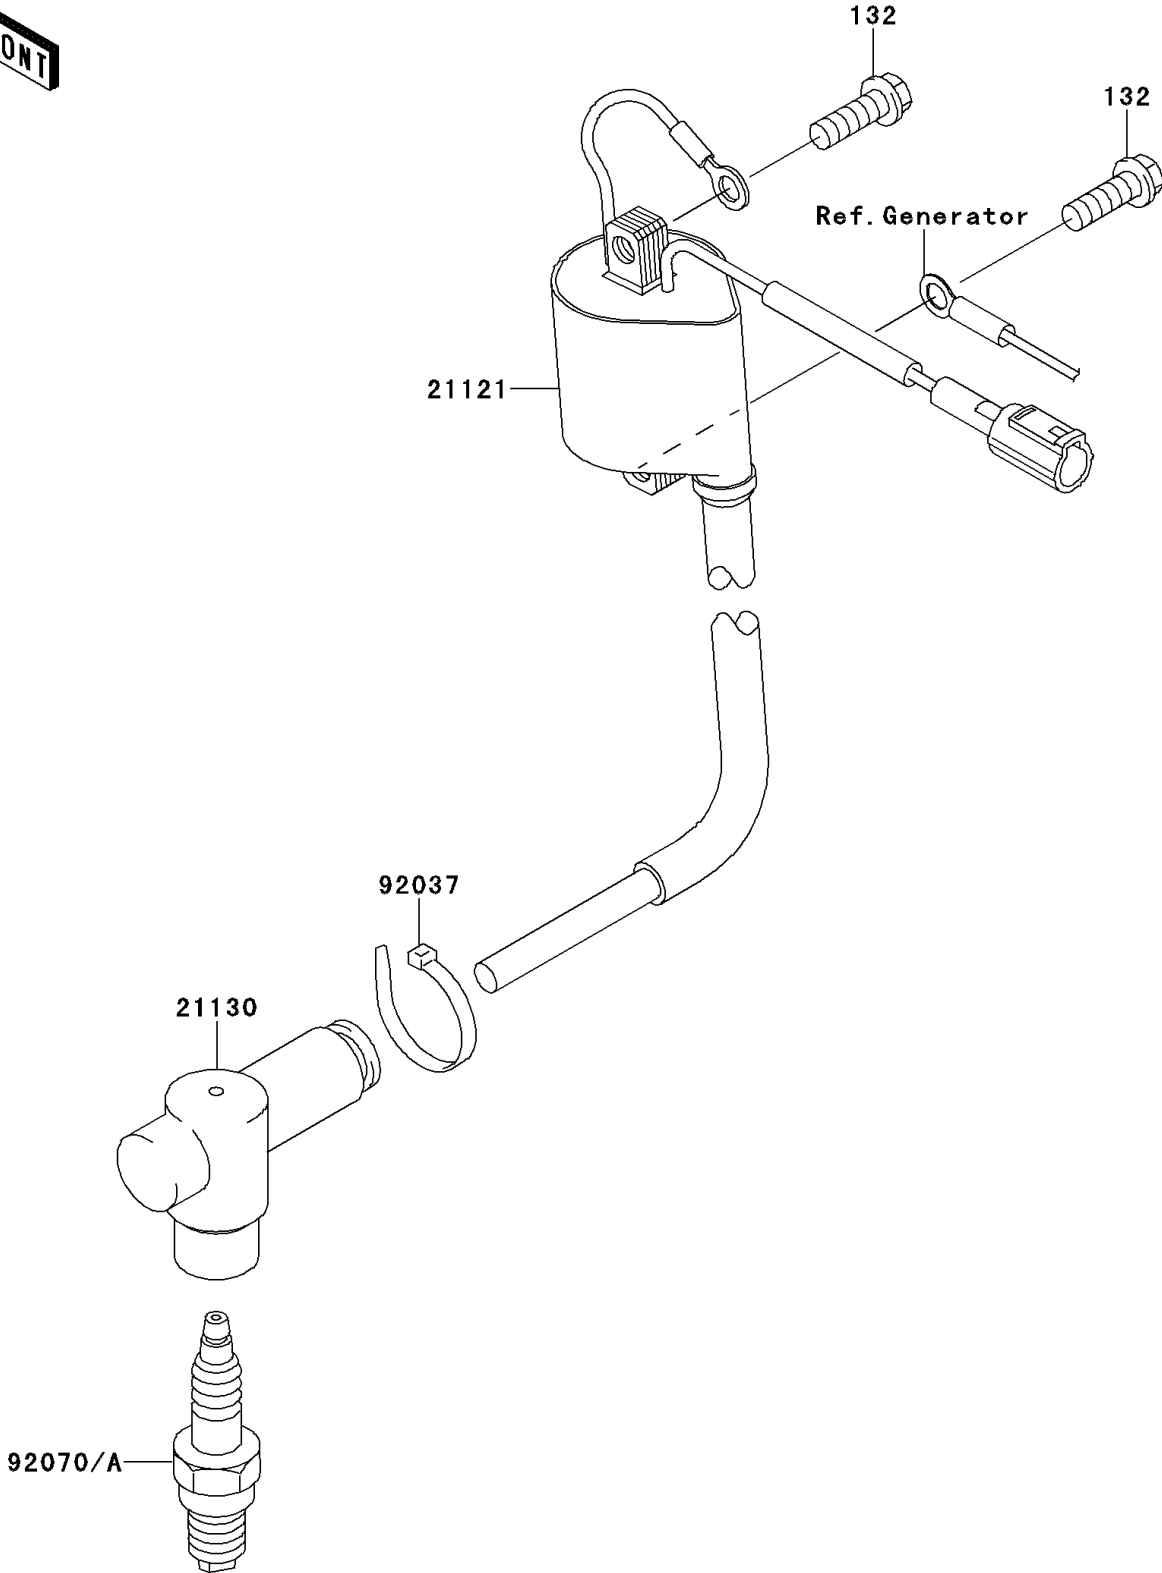

# 2011 KX™ 85 PARTS DIAGRAM

Ignition System

E1830

## 2011 KX™ 85 PARTS LIST

### Ignition System

| ITEM NAME                                     | PART NUMBER | QUANTITY |
|---|-------------|----------|
| BOLT-FLANGED-SMALL,6X18 (Ref # 132)           | 132BC0618   | 2        |
| COIL-IGNITION (Ref # 21121)                   | 21121-0022  | 1        |
| CAP-SPARK PLUG (Ref # 21130)                  | 21130-1077  | 1        |
| CLAMP (Ref # 92037)                           | 92037-1173  | 1        |
| PLUG-SPARK,BR9EVX(NGK),SOLID (Ref # 92070)    | 92070-1228  | 1        |
| PLUG-SPARK,R6252K-105NGK,SOLID (Ref # 92070A) | 92070-1241  | 1        |