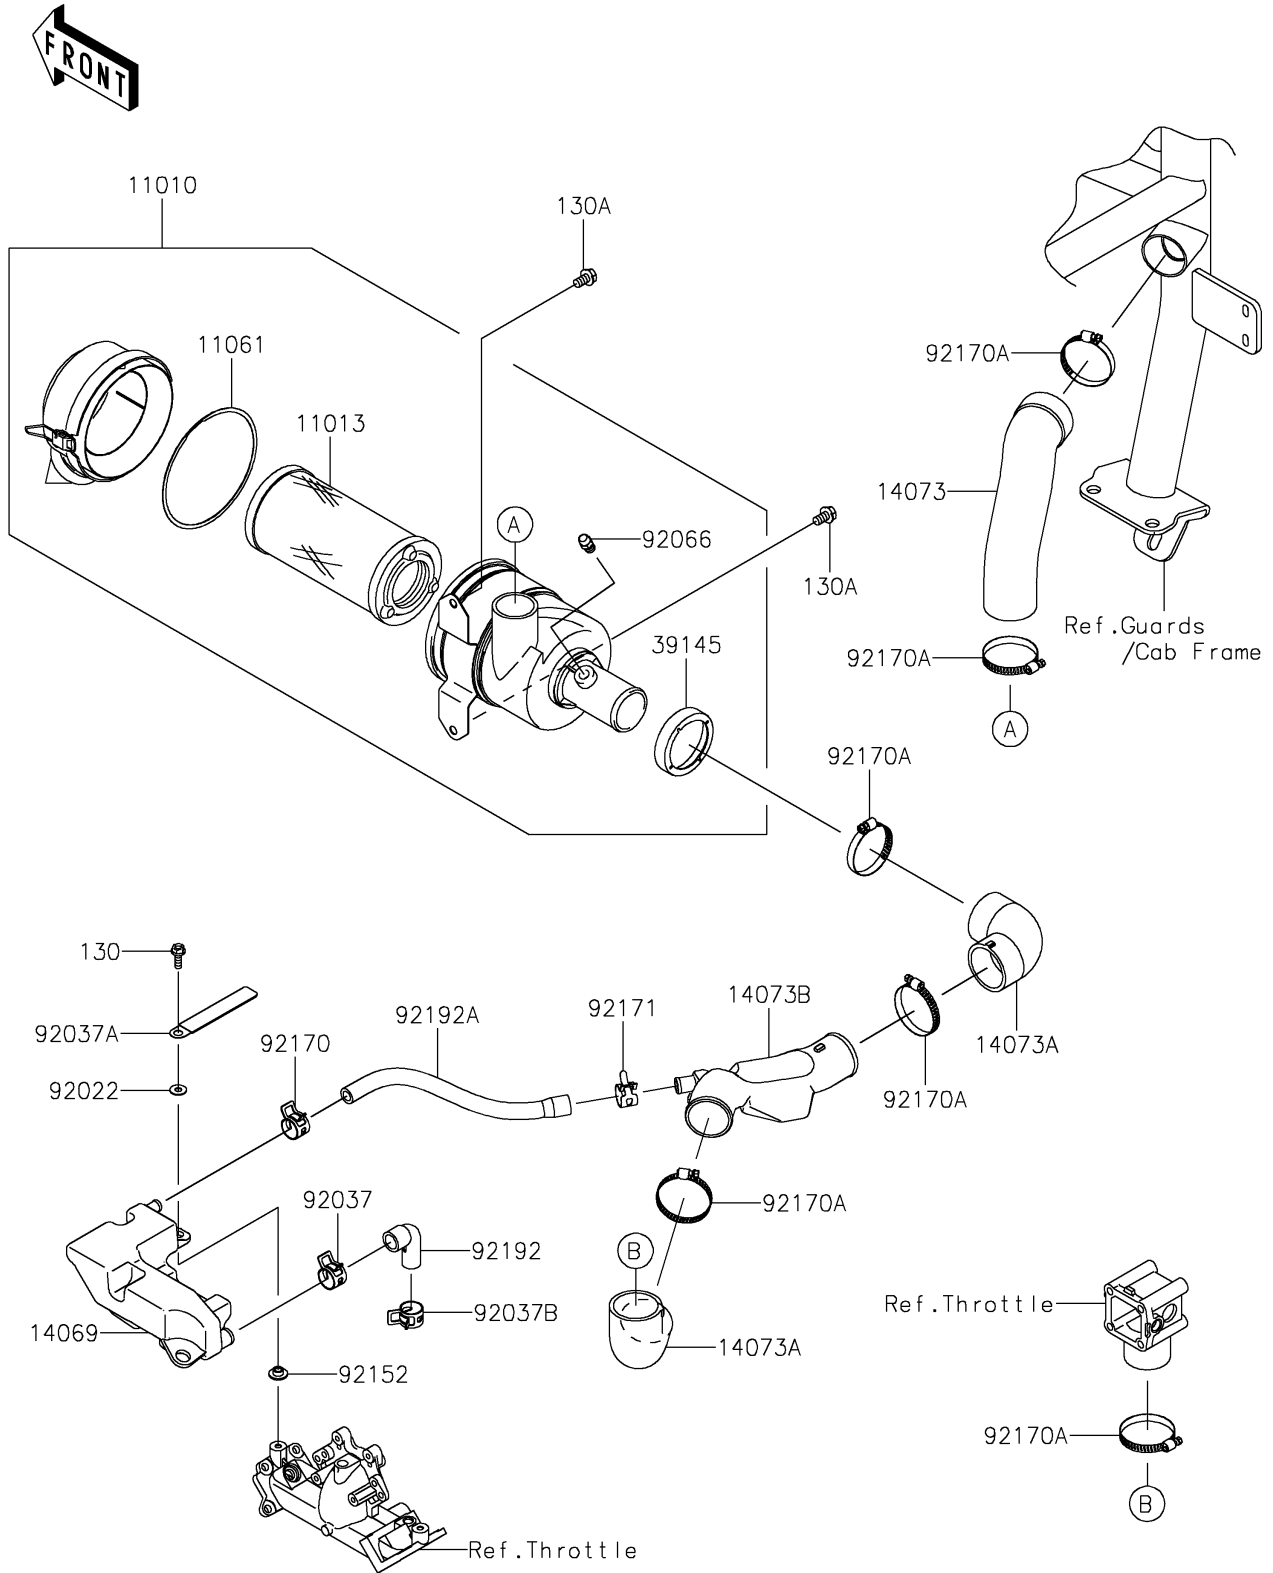

# 2020 MULE™ 4000 PARTS DIAGRAM

Air Cleaner

E1130

# 2020 MULE™ 4000 PARTS LIST

## Air Cleaner

ITEM NAME	PART NUMBER	QUANTITY
FILTER-ASSY-AIR (Ref # 11010)	11010-0885	1
ELEMENT-AIR FILTER (Ref # 11013)	11013-1290	1
GASKET,AIR FILTER (Ref # 11061)	11061-1078	1
BREATHER (Ref # 14069)	14069-0018	1
DUCT,RR BAR-A/C (Ref # 14073)	14073-0236	1
DUCT (Ref # 14073A)	14073-0773	2
DUCT (Ref # 14073B)	14073-0784	1
TRIM-SEAL (Ref # 39145)	39145-1133	1
WASHER,6.5X16X1.0 (Ref # 92022)	92022-1093	1
CLAMP,HOSE CLIP (Ref # 92037)	92037-1460	1
CLAMP,HARNESS,L=100 (Ref # 92037A)	92037-1636	1
CLAMP (Ref # 92037B)	92037-1678	1
PLUG (Ref # 92066)	92066-0914	1
COLLAR (Ref # 92152)	92152-2069	1
CLAMP (Ref # 92170)	92170-1491	1
CLAMP (Ref # 92170A)	92170-1674	6
CLAMP,18.8MM (Ref # 92171)	92171-2056	1
TUBE,CRANKCASE-BREATHER (Ref # 92192)	92192-1285	1
TUBE,BREATHER-INTAKE DUCT (Ref # 92192A)	92192-1855	1
BOLT-FLANGED,6X18 (Ref # 130)	130BA0618	1
BOLT-FLANGED,8X14 (Ref # 130A)	130BB0814	2