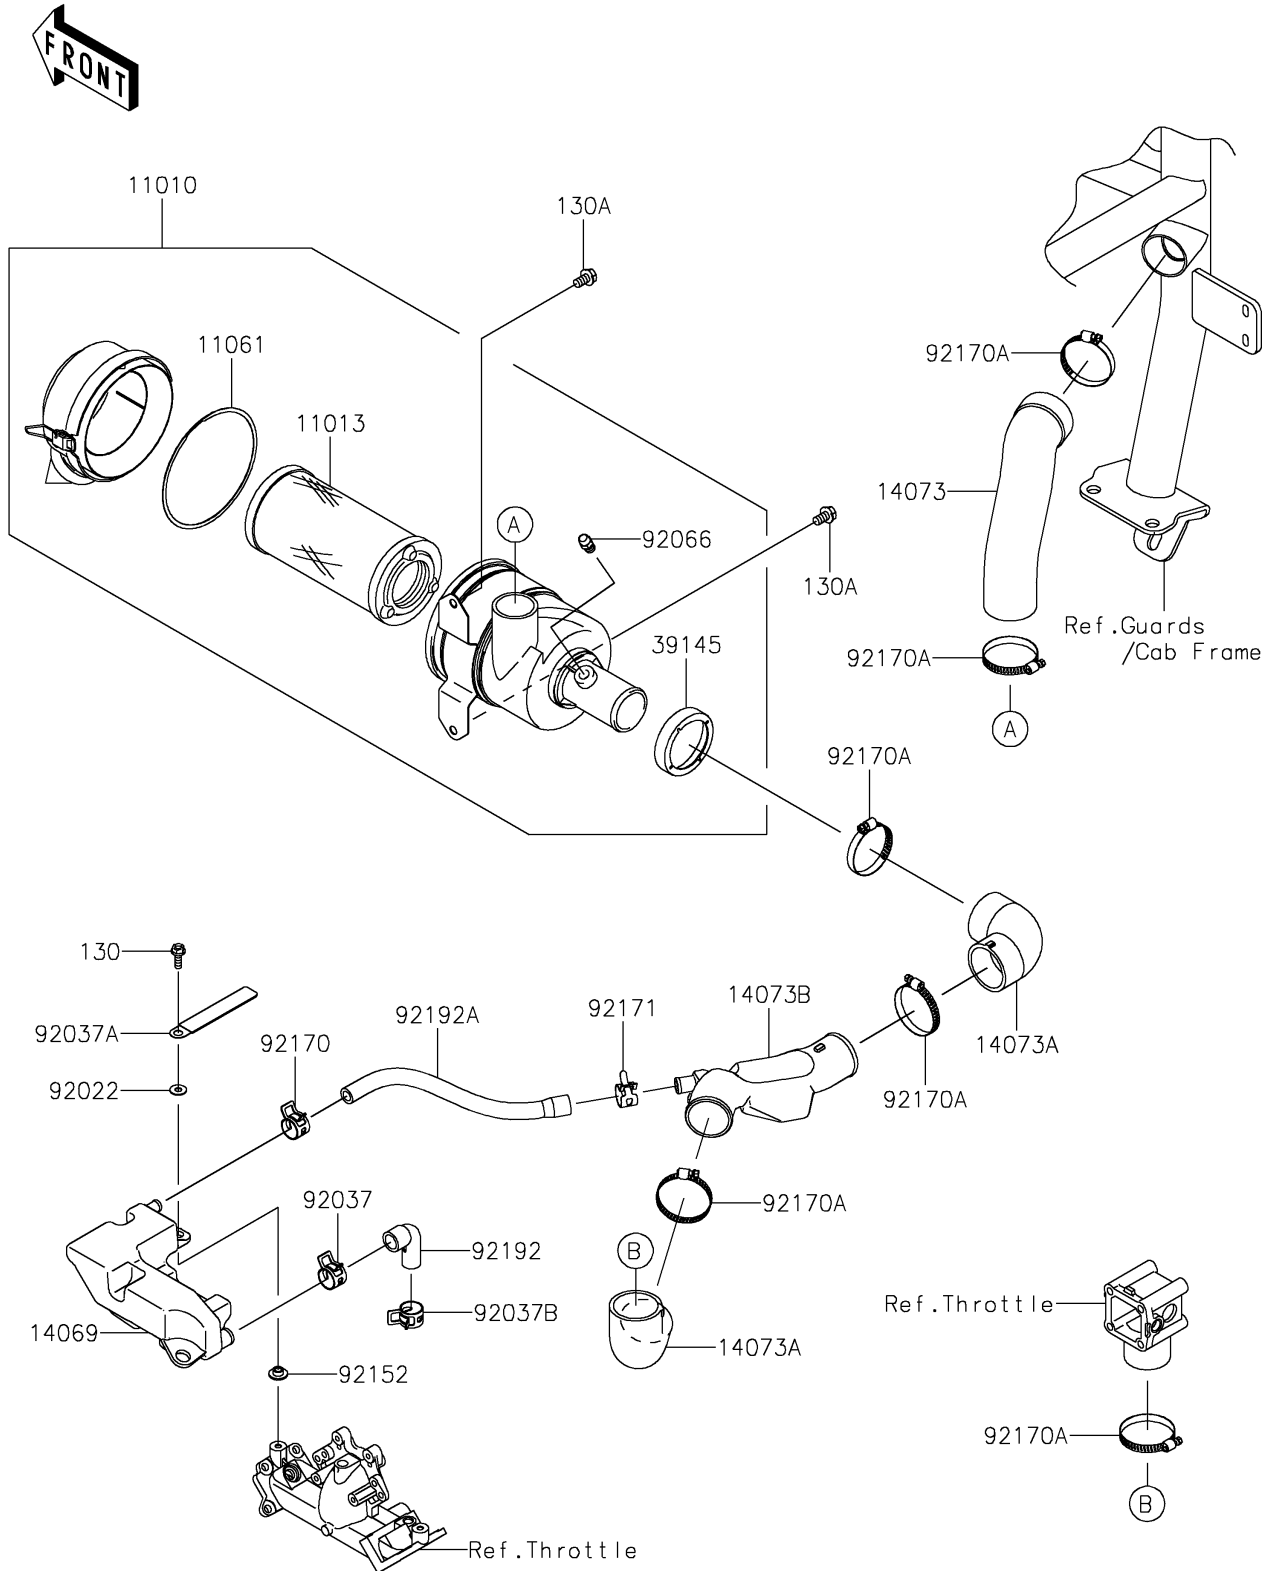

2020 Mule 4000 PARTS DIAGRAM

Air Cleaner

E1130

2020 Mule 4000 PARTS LIST

Air Cleaner

ITEM NAME	PART NUMBER	QUANTITY
FILTER-ASSY-AIR (Ref # 11010)	11010-0885	1
ELEMENT-AIR FILTER (Ref # 11013)	11013-1290	1
GASKET,AIR FILTER (Ref # 11061)	11061-1078	1
BREATHER (Ref # 14069)	14069-0018	1
DUCT,RR BAR-A/C (Ref # 14073)	14073-0236	1
DUCT (Ref # 14073A)	14073-0773	2
DUCT (Ref # 14073B)	14073-0784	1
TRIM-SEAL (Ref # 39145)	39145-1133	1
WASHER,6.5X16X1.0 (Ref # 92022)	92022-1093	1
CLAMP,HOSE CLIP (Ref # 92037)	92037-1460	1
CLAMP,HARNESS,L=100 (Ref # 92037A)	92037-1636	1
CLAMP (Ref # 92037B)	92037-1678	1
PLUG (Ref # 92066)	92066-0914	1
COLLAR (Ref # 92152)	92152-2069	1
CLAMP (Ref # 92170)	92170-1491	1
CLAMP (Ref # 92170A)	92170-1674	6
CLAMP,18.8MM (Ref # 92171)	92171-2056	1
TUBE,CRANKCASE-BREATHER (Ref # 92192)	92192-1285	1
TUBE,BREATHER-INTAKE DUCT (Ref # 92192A)	92192-1855	1
BOLT-FLANGED,6X18 (Ref # 130)	130BA0618	1
BOLT-FLANGED,8X14 (Ref # 130A)	130BB0814	2