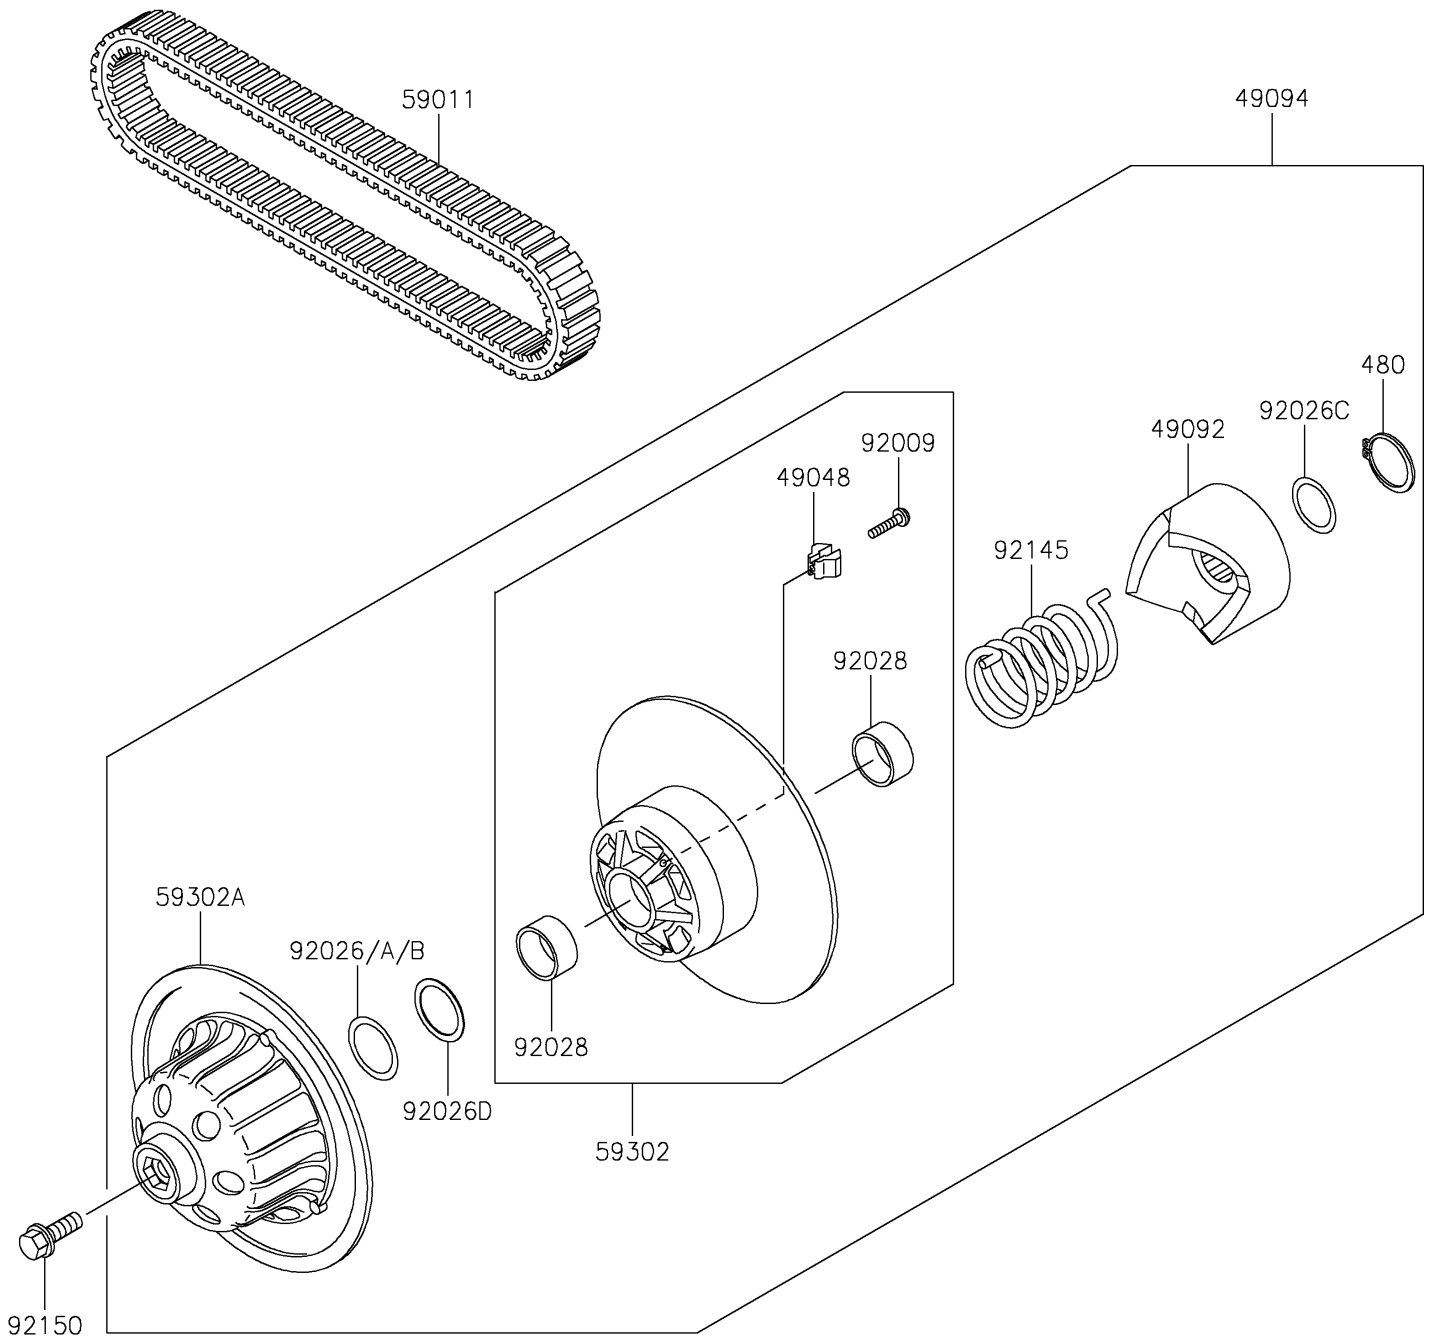

2020 Mule 4000 PARTS DIAGRAM

Driven Converter/Drive Belt

E1392

2020 Mule 4000 PARTS LIST

Driven Converter/Drive Belt

ITEM NAME	PART NUMBER	QUANTITY
SHOE (Ref # 49048)	49048-1060	3
RAMP (Ref # 49092)	49092-1068	1
CONVERTER-ASSY-DRIVEN (Ref # 49094)	49094-0045	1
BELT,CONVERTER (Ref # 59011)	59011-1077	1
SHEAVE-COMP,MOVABLE (Ref # 59302)	59302-0031	1
SHEAVE-COMP (Ref # 59302A)	59302-0032	1
SCREW,SHOE (Ref # 92009)	92009-1849	3
SPACER,39X50X0.50 (Ref # 92026)	92026-1507	AR
SPACER,39X50X0.60 (Ref # 92026A)	92026-1508	AR
SPACER,39X50X0.80 (Ref # 92026B)	92026-1510	AR
SPACER,34X44X0.80 (Ref # 92026C)	92026-1521	1
SPACER,39X49.5X1.0 (Ref # 92026D)	92026-1603	1
BUSHING (Ref # 92028)	92028-1864	2
SPRING (Ref # 92145)	92145-1404	1
BOLT,12X35 (Ref # 92150)	92150-1009	1
CIRCLIP-TYPE-C,34MM (Ref # 480)	480J3400	1