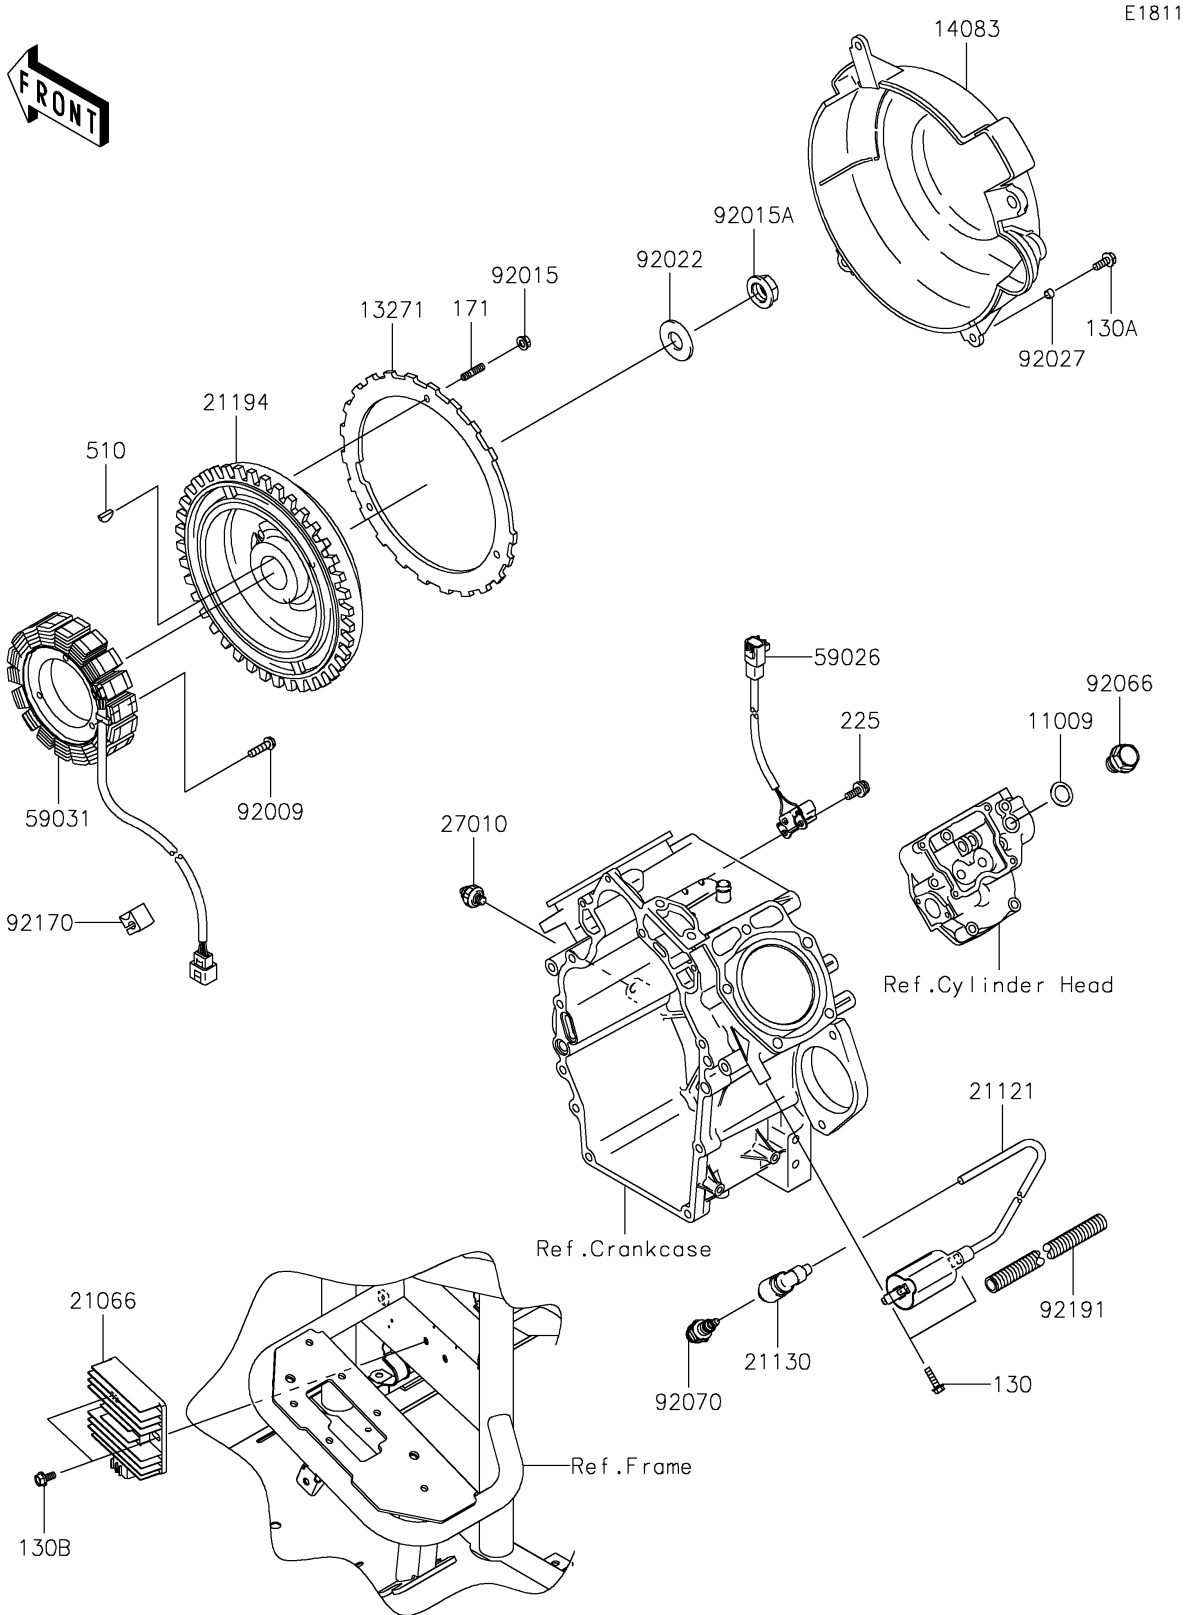

# 2019 MULE™ 4000 PARTS DIAGRAM

## Generator/Ignition Coil

## 2019 MULE™ 4000 PARTS LIST

### Generator/Ignition Coil

ITEM NAME	PART NUMBER	QUANTITY
GASKET,16X24X1 (Ref # 11009)	11009-2566	1
PLATE (Ref # 13271)	13271-2269	1
COVER-FLYWHEEL (Ref # 14083)	14083-2052	1
REGULATOR-VOLTAGE (Ref # 21066)	21066-0717	1
COIL-IGNITION (Ref # 21121)	21121-2092	2
CAP-SPARK PLUG (Ref # 21130)	21130-2060	2
FLYWHEEL-COMP (Ref # 21194)	21194-2352	1
SWITCH,OIL PRESSURE (Ref # 27010)	27010-1313	1
COIL-PULSING (Ref # 59026)	59026-0559	1
COIL-CHARGING (Ref # 59031)	59031-2136	1
SCREW,6X25 (Ref # 92009)	92009-2273	3
NUT,FLANGED,6MM (Ref # 92015)	92015-1367	3
NUT (Ref # 92015A)	92015-2167	1
WASHER (Ref # 92022)	92022-2229	1
COLLAR,6.2X7.8X5 (Ref # 92027)	92027-2096	3
PLUG,DRAIN (Ref # 92066)	92066-2099	1
PLUG-SPARK,BPR2ES(NGK),SOLID (Ref # 92070)	92070-2110	2
CLAMP (Ref # 92170)	92170-2056	1
TUBE (Ref # 92191)	92191-2124	1
BOLT-FLANGED,5X18 (Ref # 130)	130BA0518	4
BOLT-FLANGED,6X16 (Ref # 130A)	130BA0616	3
BOLT-FLANGED,6X14 (Ref # 130B)	130BB0614	2
BOLT-STUD,6X18 (Ref # 171)	171BA0618	3
SCREW-PAN-WSP-CROS,4X14 (Ref # 225)	225AA0414	2
KEY-WOODRUFF (Ref # 510)	510A5100	1