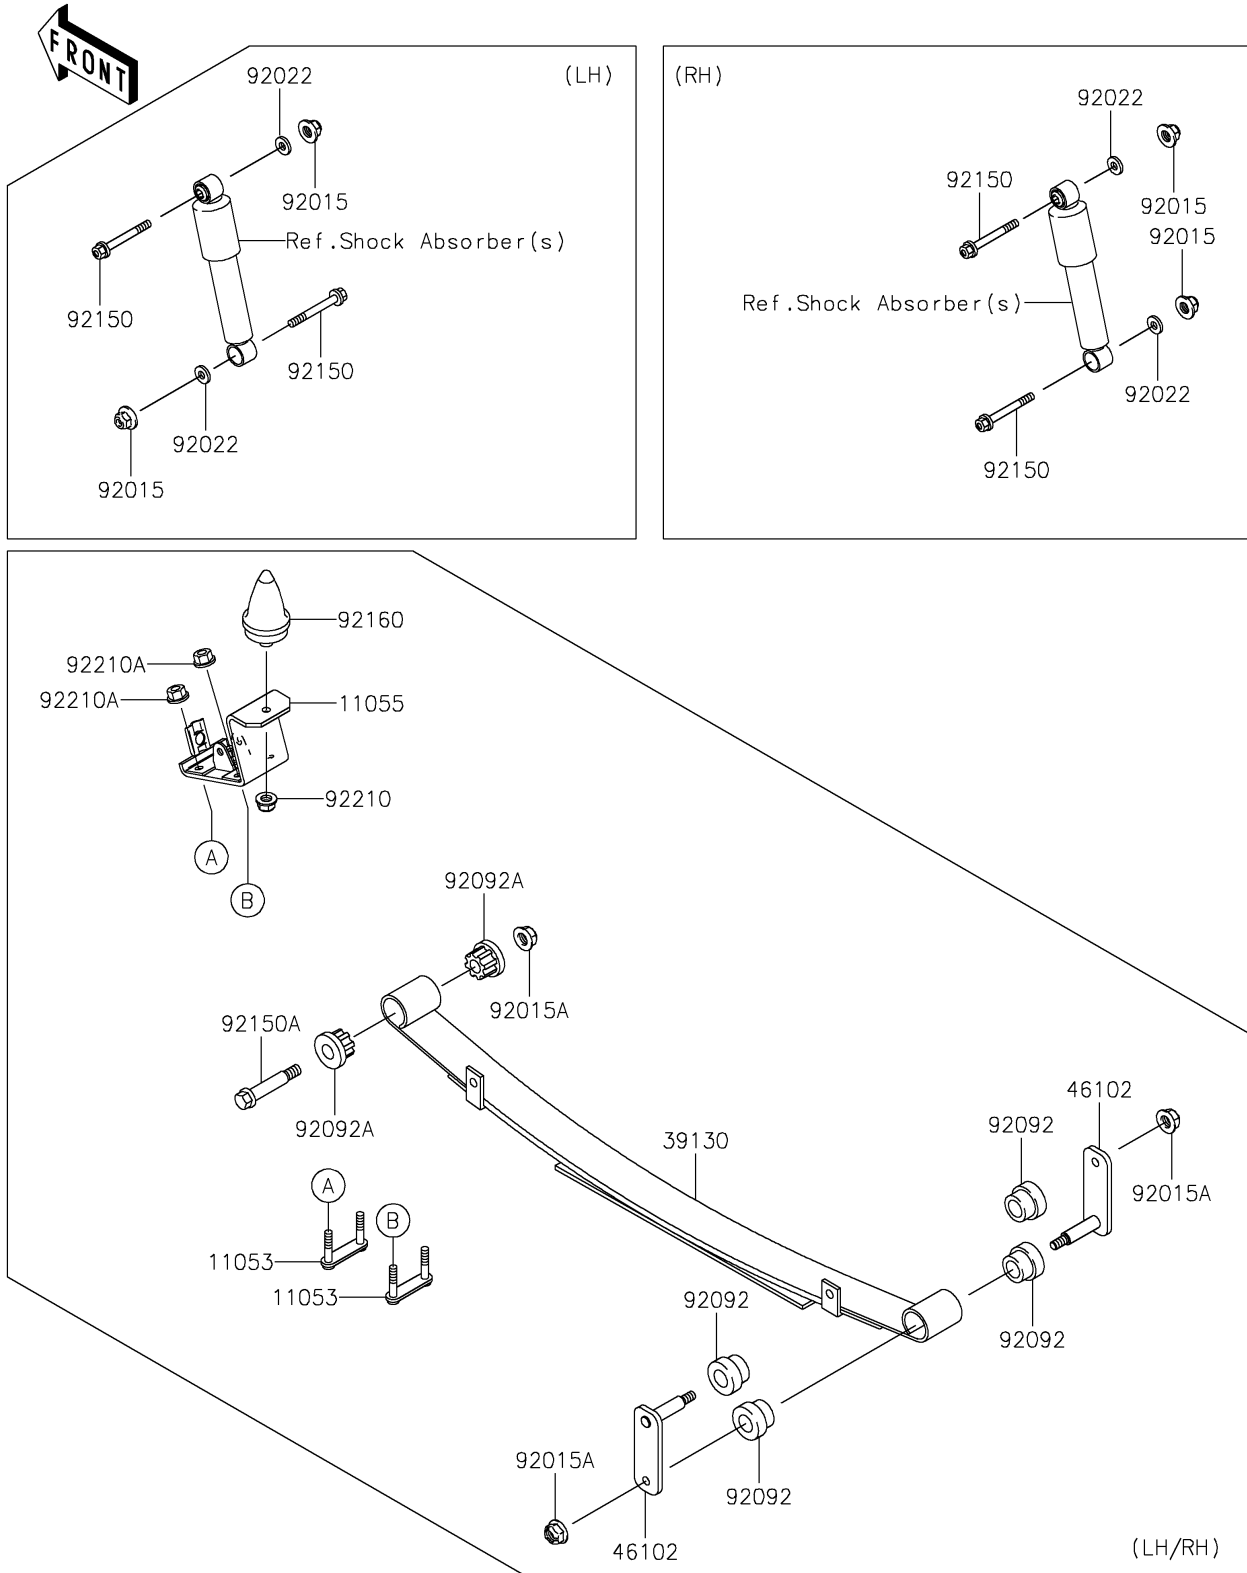

2019 MULE™ 4000 PARTS DIAGRAM

Rear Suspension

F2153

2019 MULE™ 4000 PARTS LIST

Rear Suspension

ITEM NAME	PART NUMBER	QUANTITY
-----------	-------------	----------