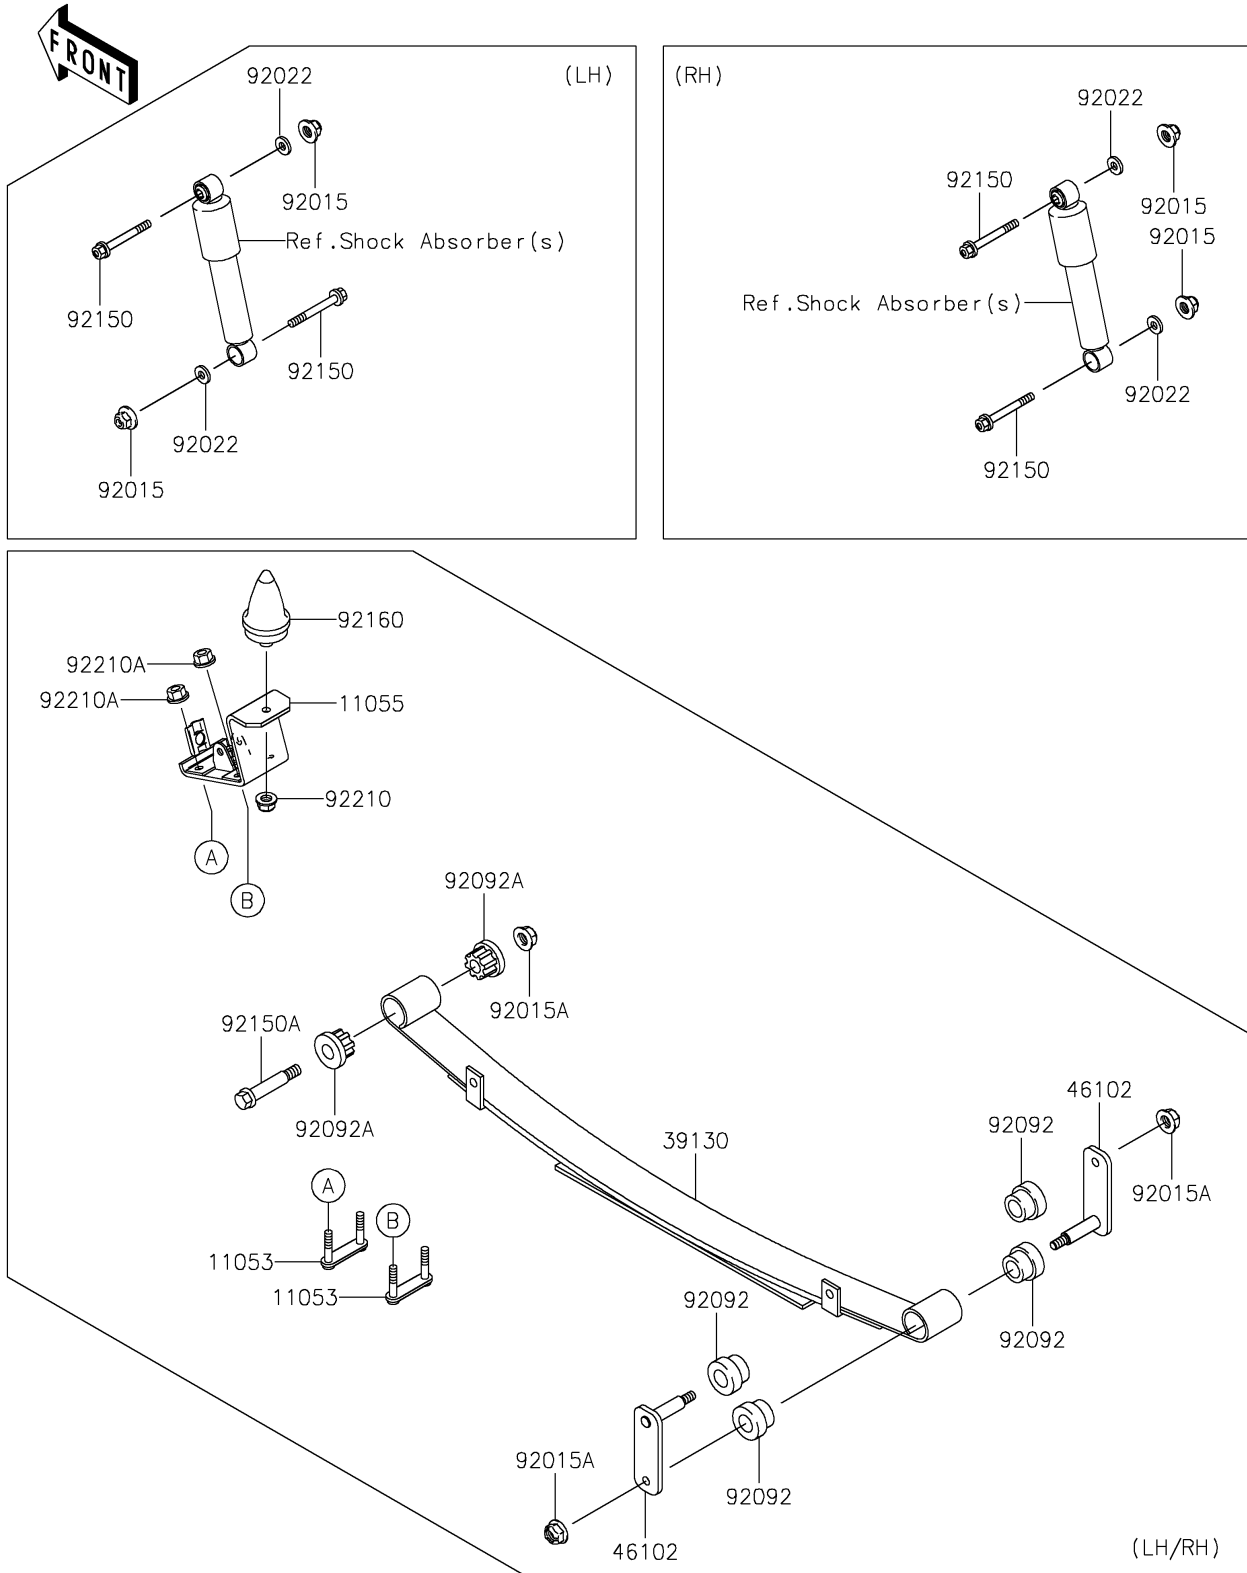

2020 MULE™ 4000 PARTS DIAGRAM

Rear Suspension

F2153

2020 MULE™ 4000 PARTS LIST

Rear Suspension

ITEM NAME	PART NUMBER	QUANTITY
BRACKET,LEAF SPRING (Ref # 11053)	11053-7564	4
BRACKET,LEAF SPRING (Ref # 11055)	11055-7504	2
SPRING-LEAF (Ref # 39130)	39130-1066	2
ROD,LEAF SPRING,RR (Ref # 46102)	46102-1338	4
NUT,LOCK,10MM (Ref # 92015)	92015-1597	4
NUT,12MM (Ref # 92015A)	92015-1706	6
WASHER,11.5X20.5X1.6 (Ref # 92022)	92022-1768	4
BUSHING-RUBBER (Ref # 92092)	92092-1083	8
BUSHING-RUBBER (Ref # 92092A)	92092-1084	4
BOLT,FLANGED,10X57 (Ref # 92150)	92150-1227	4
BOLT,12MM (Ref # 92150A)	92150-1284	2
DAMPER,BUMP STOPPER (Ref # 92160)	92160-1136	2
NUT,LOCK,FLANGED,10MM (Ref # 92210)	92210-0276	2
NUT,LOCK,10MM (Ref # 92210A)	92210-1204	8