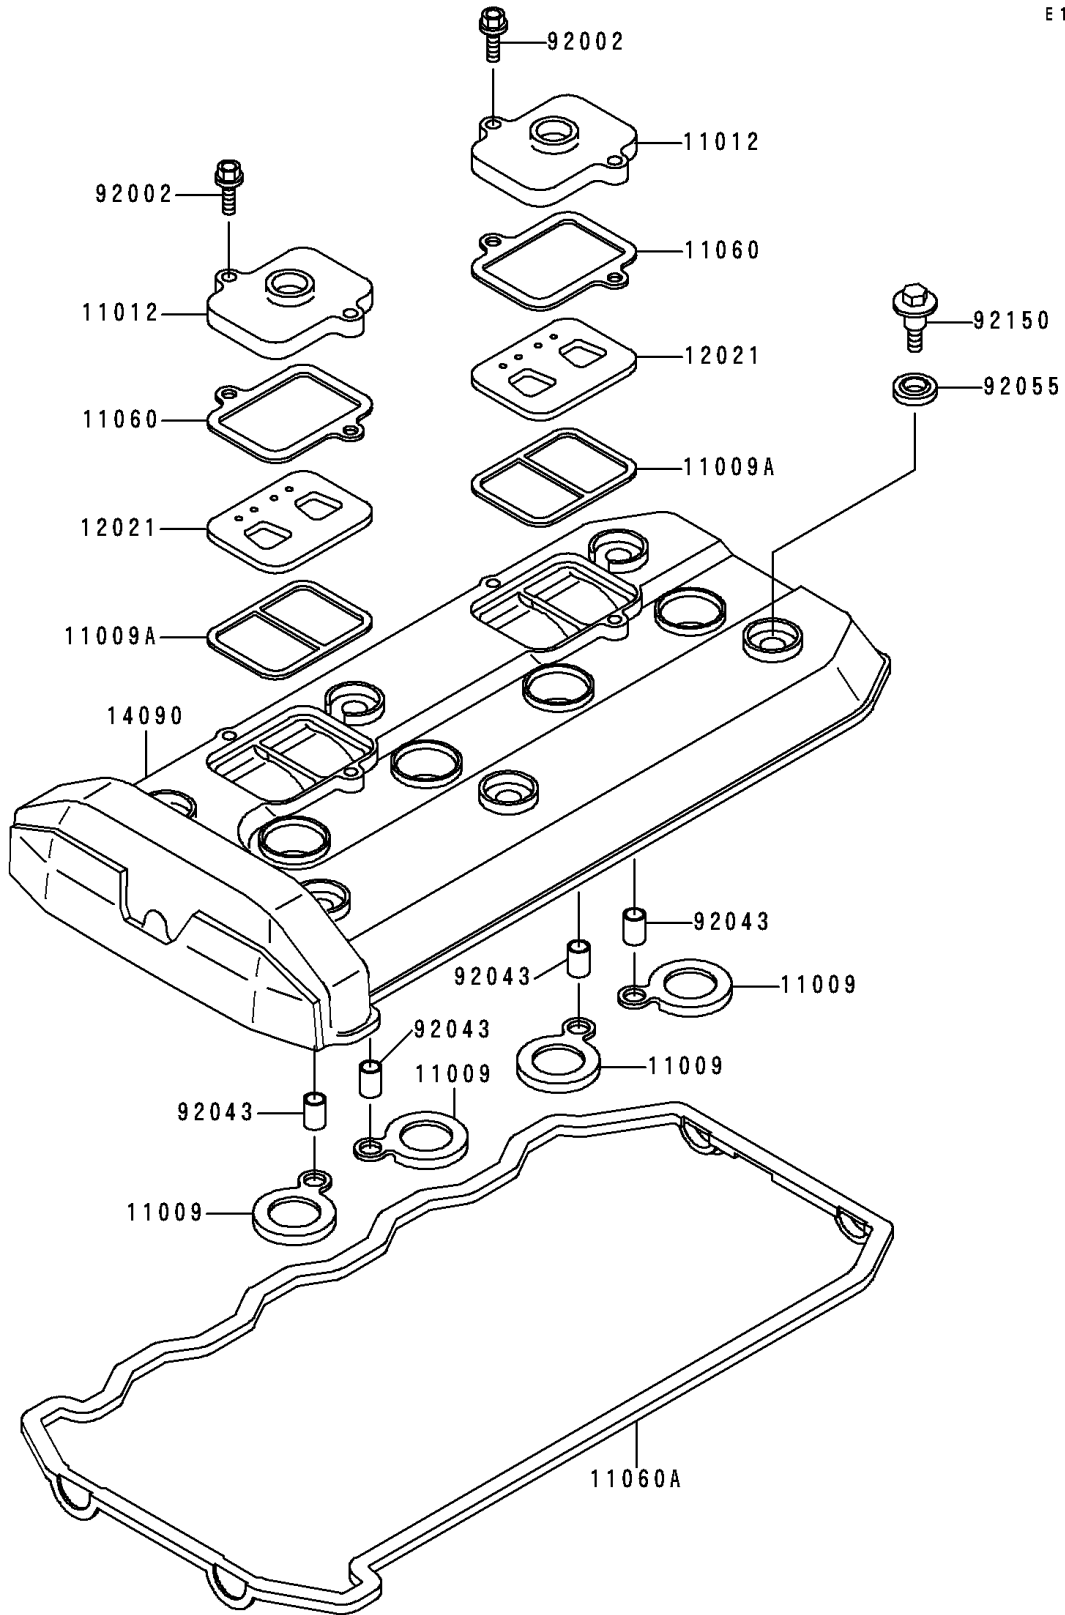

# 1999 ZRX1100 PARTS DIAGRAM

## Cylinder Head Cover

E1112

## 1999 ZRX1100 PARTS LIST

### Cylinder Head Cover

ITEM NAME	PART NUMBER	QUANTITY
GASKET,SPARK PLUG (Ref # 11009)	11009-1725	4
GASKET,REED VALVE (Ref # 11009A)	11009-1857	2
CAP,REED VALVE (Ref # 11012)	11012-1532	2
GASKET,REED VALVE CAP (Ref # 11060)	11060-1688	2
GASKET,HEAD COVER (Ref # 11060A)	11060-1771	1
VALVE-ASSY-REED (Ref # 12021)	12021-1053	2
COVER,HEAD (Ref # 14090)	14090-1788	1
BOLT,6X22 (Ref # 92002)	92002-1068	4
PIN,8.2X10X14 (Ref # 92043)	92043-1264	4
RING-O,HEAD COVER BOLT (Ref # 92055)	92055-1352	6
BOLT,HEAD COVER (Ref # 92150)	92150-1447	6