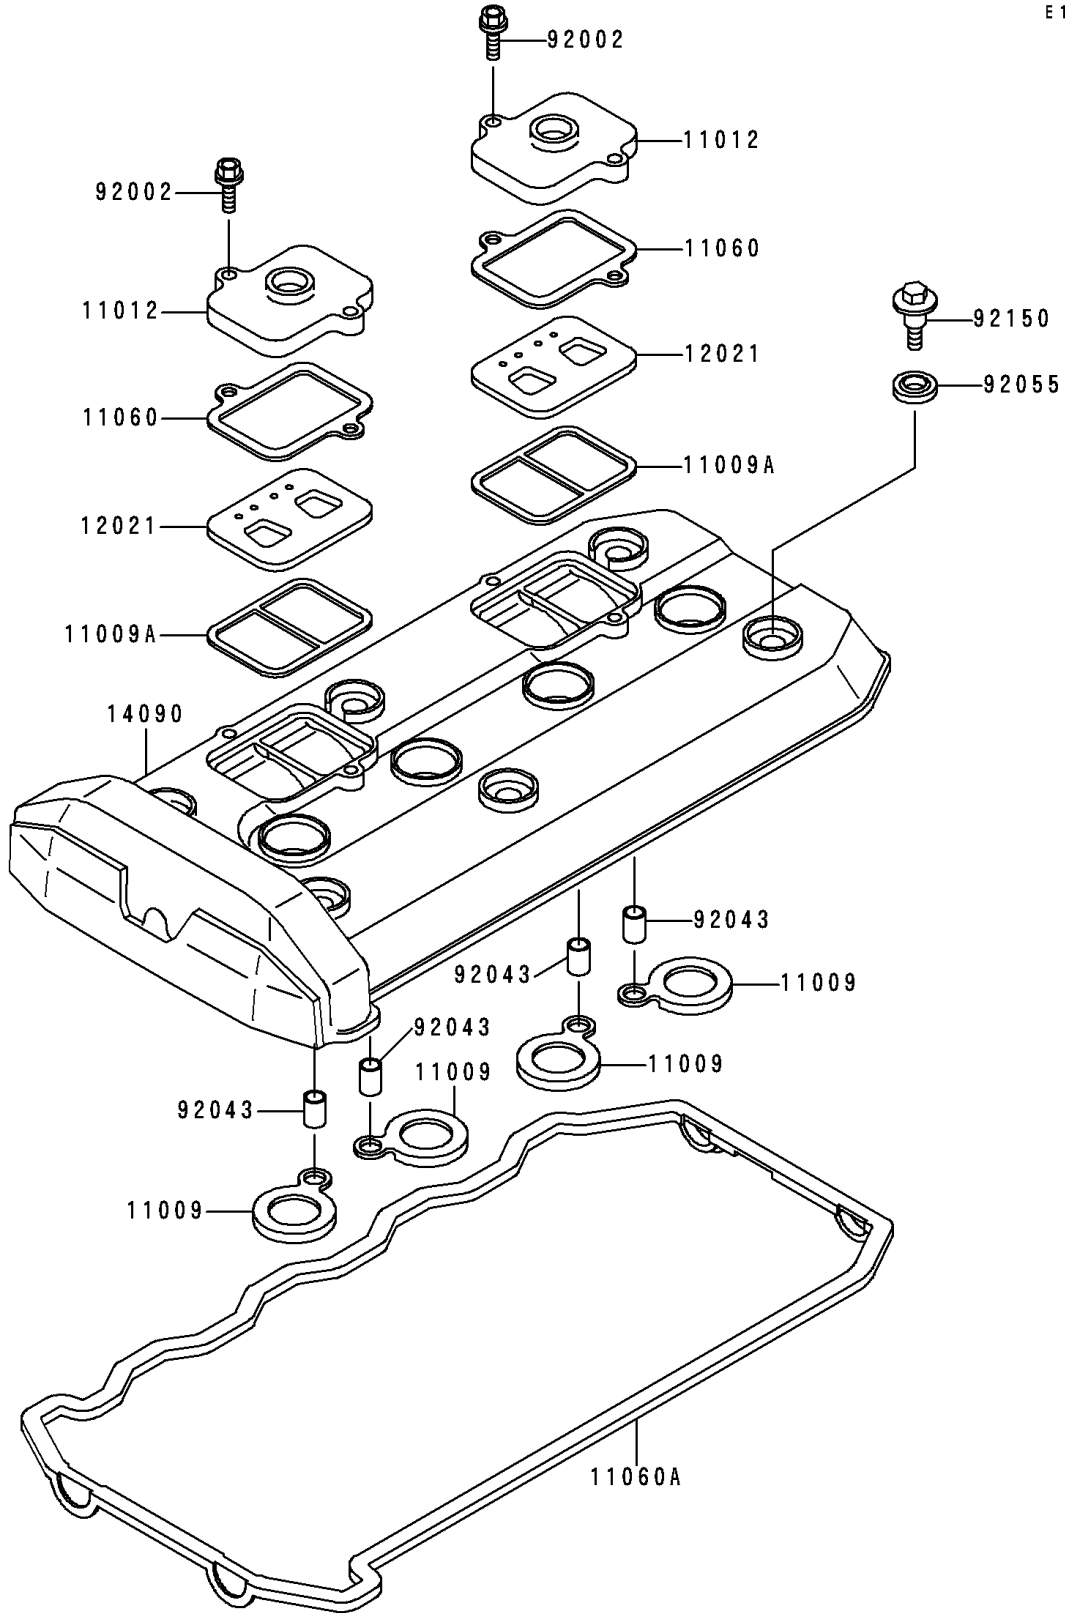

2000 ZRX1100 PARTS DIAGRAM

Cylinder Head Cover

E1112

2000 ZRX1100 PARTS LIST

Cylinder Head Cover

ITEM NAME	PART NUMBER	QUANTITY
GASKET,SPARK PLUG (Ref # 11009)	11009-1725	4
GASKET,REED VALVE (Ref # 11009A)	11009-1857	2
CAP,REED VALVE (Ref # 11012)	11012-1532	2
GASKET,REED VALVE CAP (Ref # 11060)	11060-1688	2
GASKET,HEAD COVER (Ref # 11060A)	11060-1771	1
VALVE-ASSY-REED (Ref # 12021)	12021-1053	2
COVER,HEAD (Ref # 14090)	14090-1788	1
BOLT,6X22 (Ref # 92002)	92002-1068	4
PIN,8.2X10X14 (Ref # 92043)	92043-1264	4
RING-O,HEAD COVER BOLT (Ref # 92055)	92055-1352	6
BOLT,HEAD COVER (Ref # 92150)	92150-1447	6