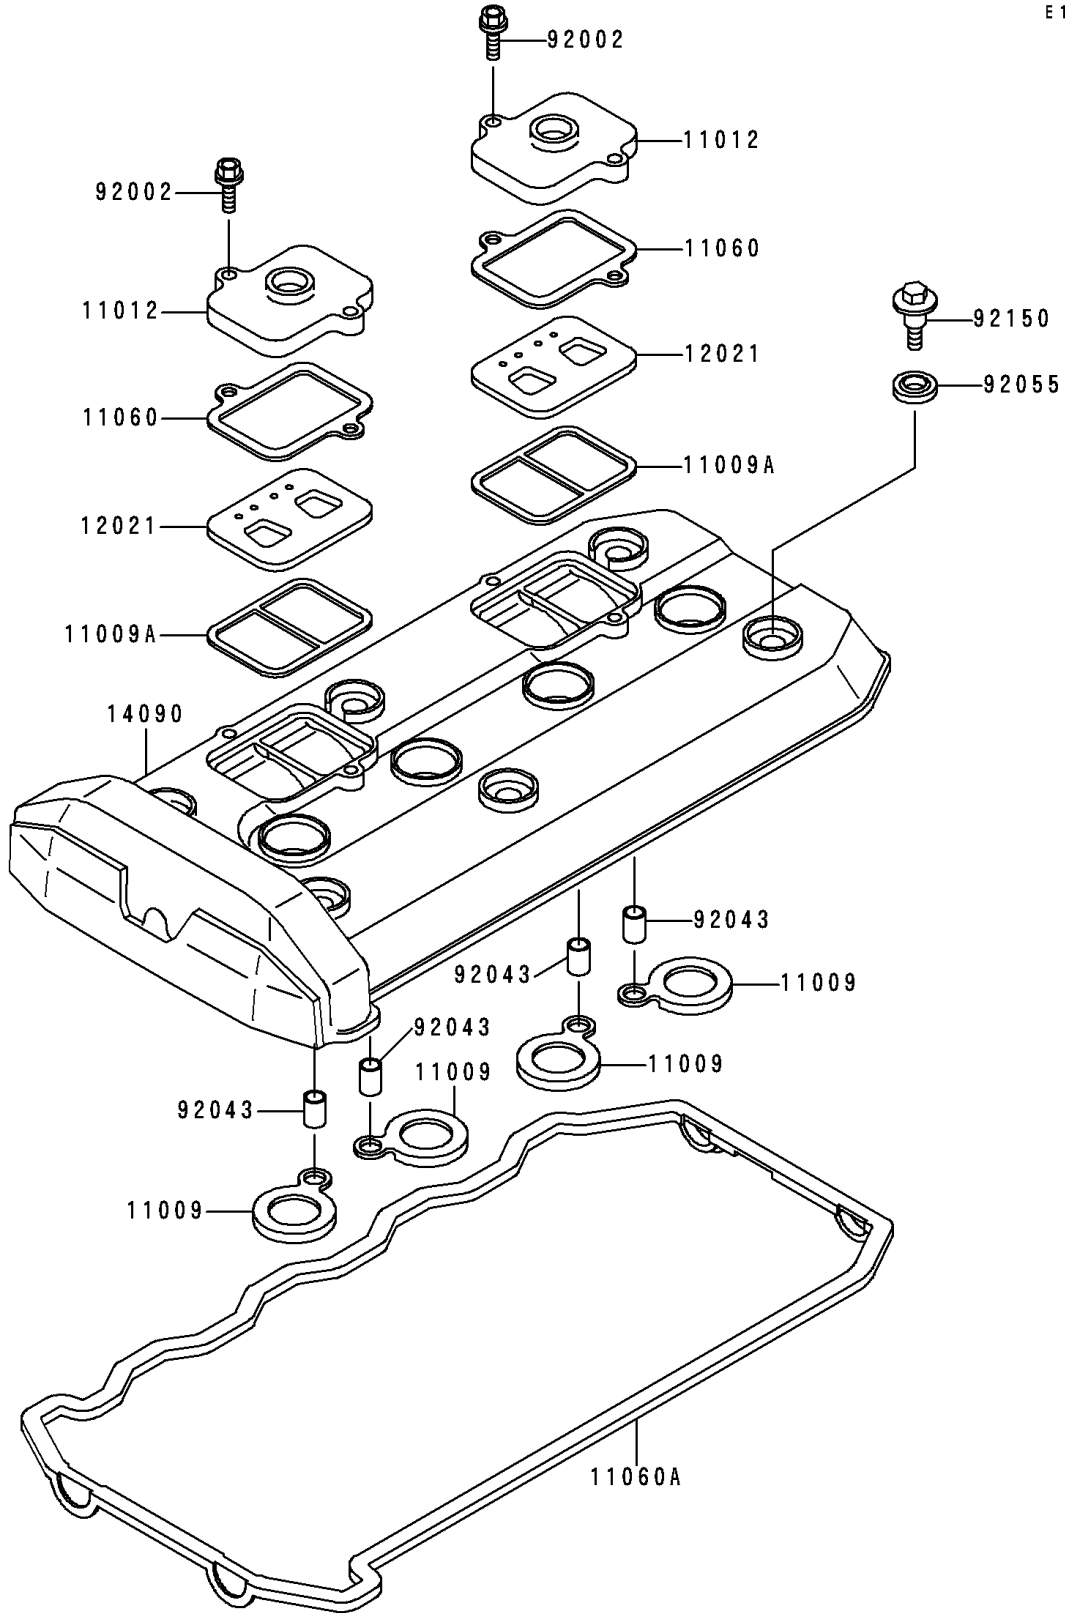

# 2000 ZRX1100 PARTS DIAGRAM

Cylinder Head Cover

E1112

# 2000 ZRX1100 PARTS LIST

Cylinder Head Cover

ITEM NAME	PART NUMBER	QUANTITY
-----------	-------------	----------