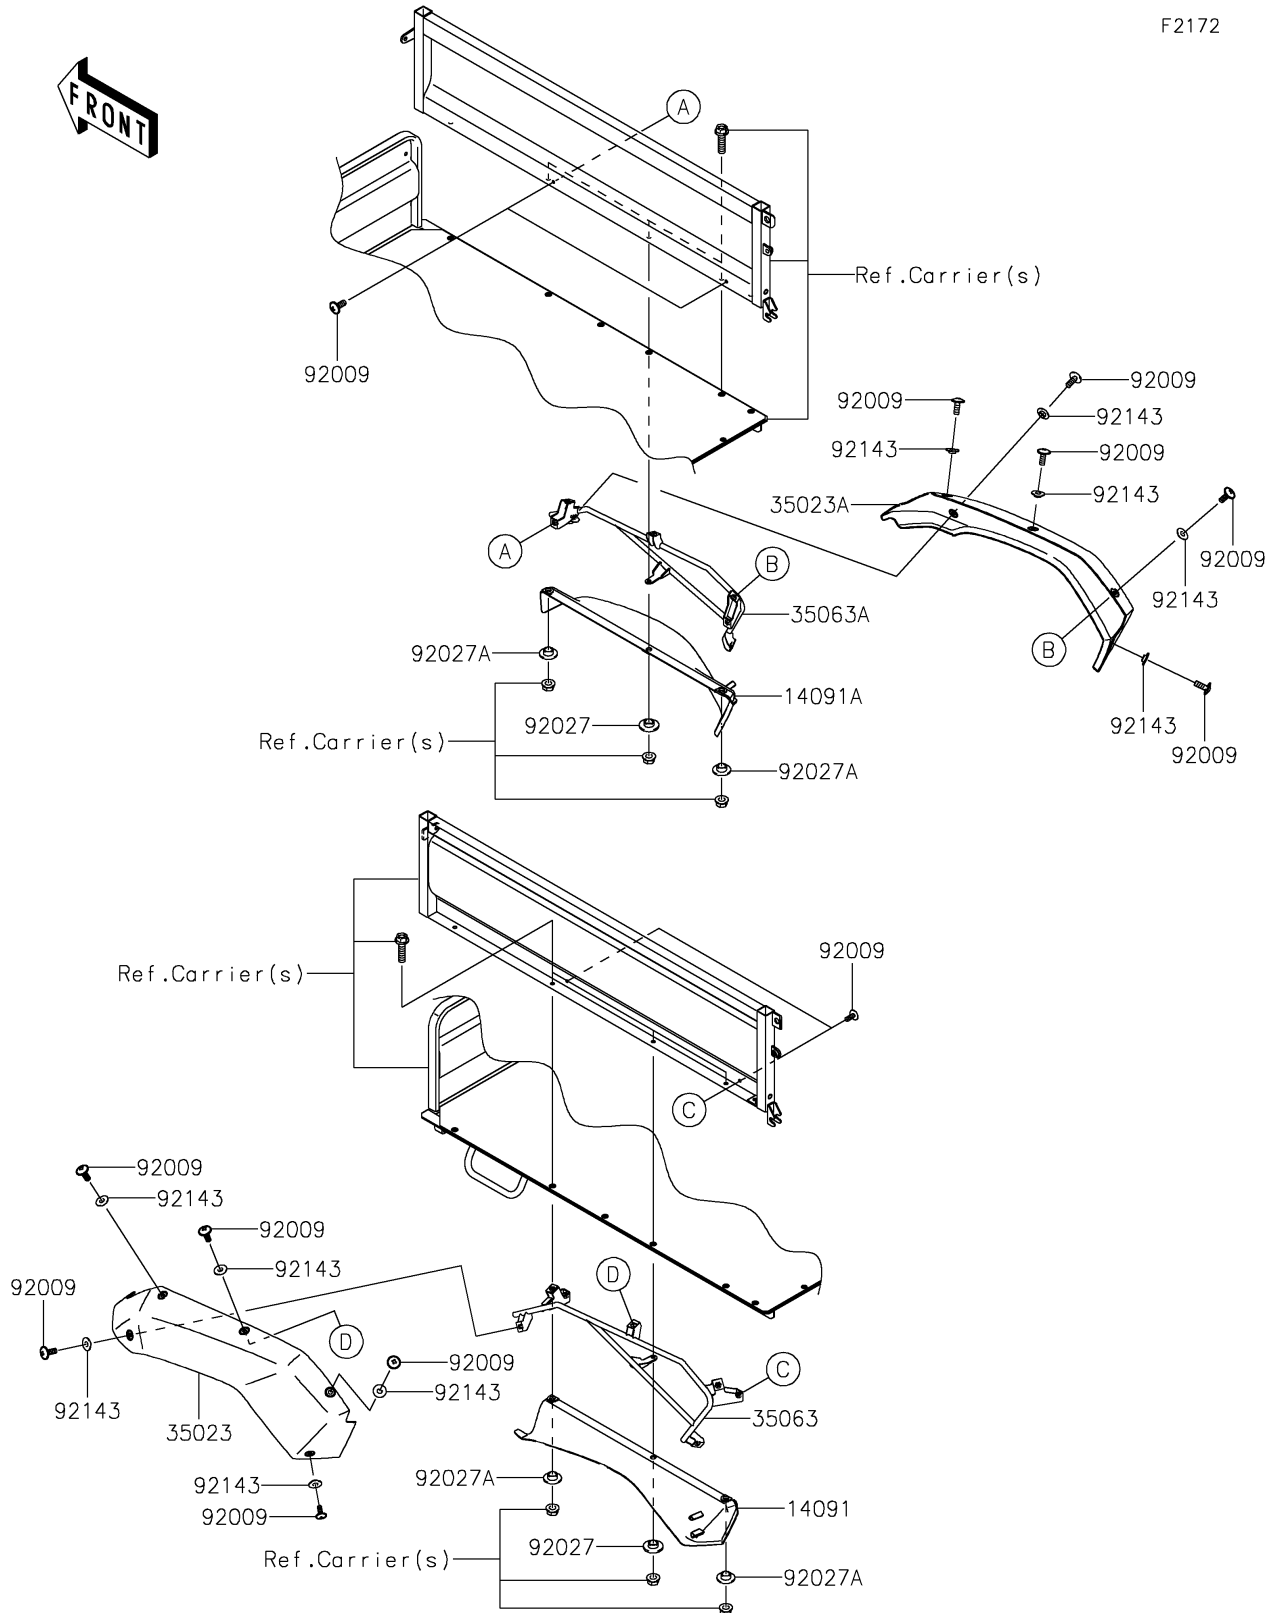

# 2020 MULE™ 4000 PARTS DIAGRAM

## Rear Fender(s)

F2172

## 2020 MULE™ 4000 PARTS LIST

### Rear Fender(s)

ITEM NAME	PART NUMBER	QUANTITY
COVER,FENDER,INSIDE,RR,LH (Ref # 14091)	14091-1634	1
COVER,FENDER,INSIDE,RR,RH (Ref # 14091A)	14091-1635	1
FENDER-REAR,LH,F.BLACK (Ref # 35023)	35023-0121-6Z	1
FENDER-REAR,RH,F.BLACK (Ref # 35023A)	35023-0122-6Z	1
STAY,RR,LH (Ref # 35063)	35063-0449	1
STAY,RR,RH (Ref # 35063A)	35063-0450	1
SCREW,6X16 (Ref # 92009)	92009-1621	14
COLLAR (Ref # 92027)	92027-1354	2
COLLAR (Ref # 92027A)	92027-1908	4
COLLAR (Ref # 92143)	92143-1087	10