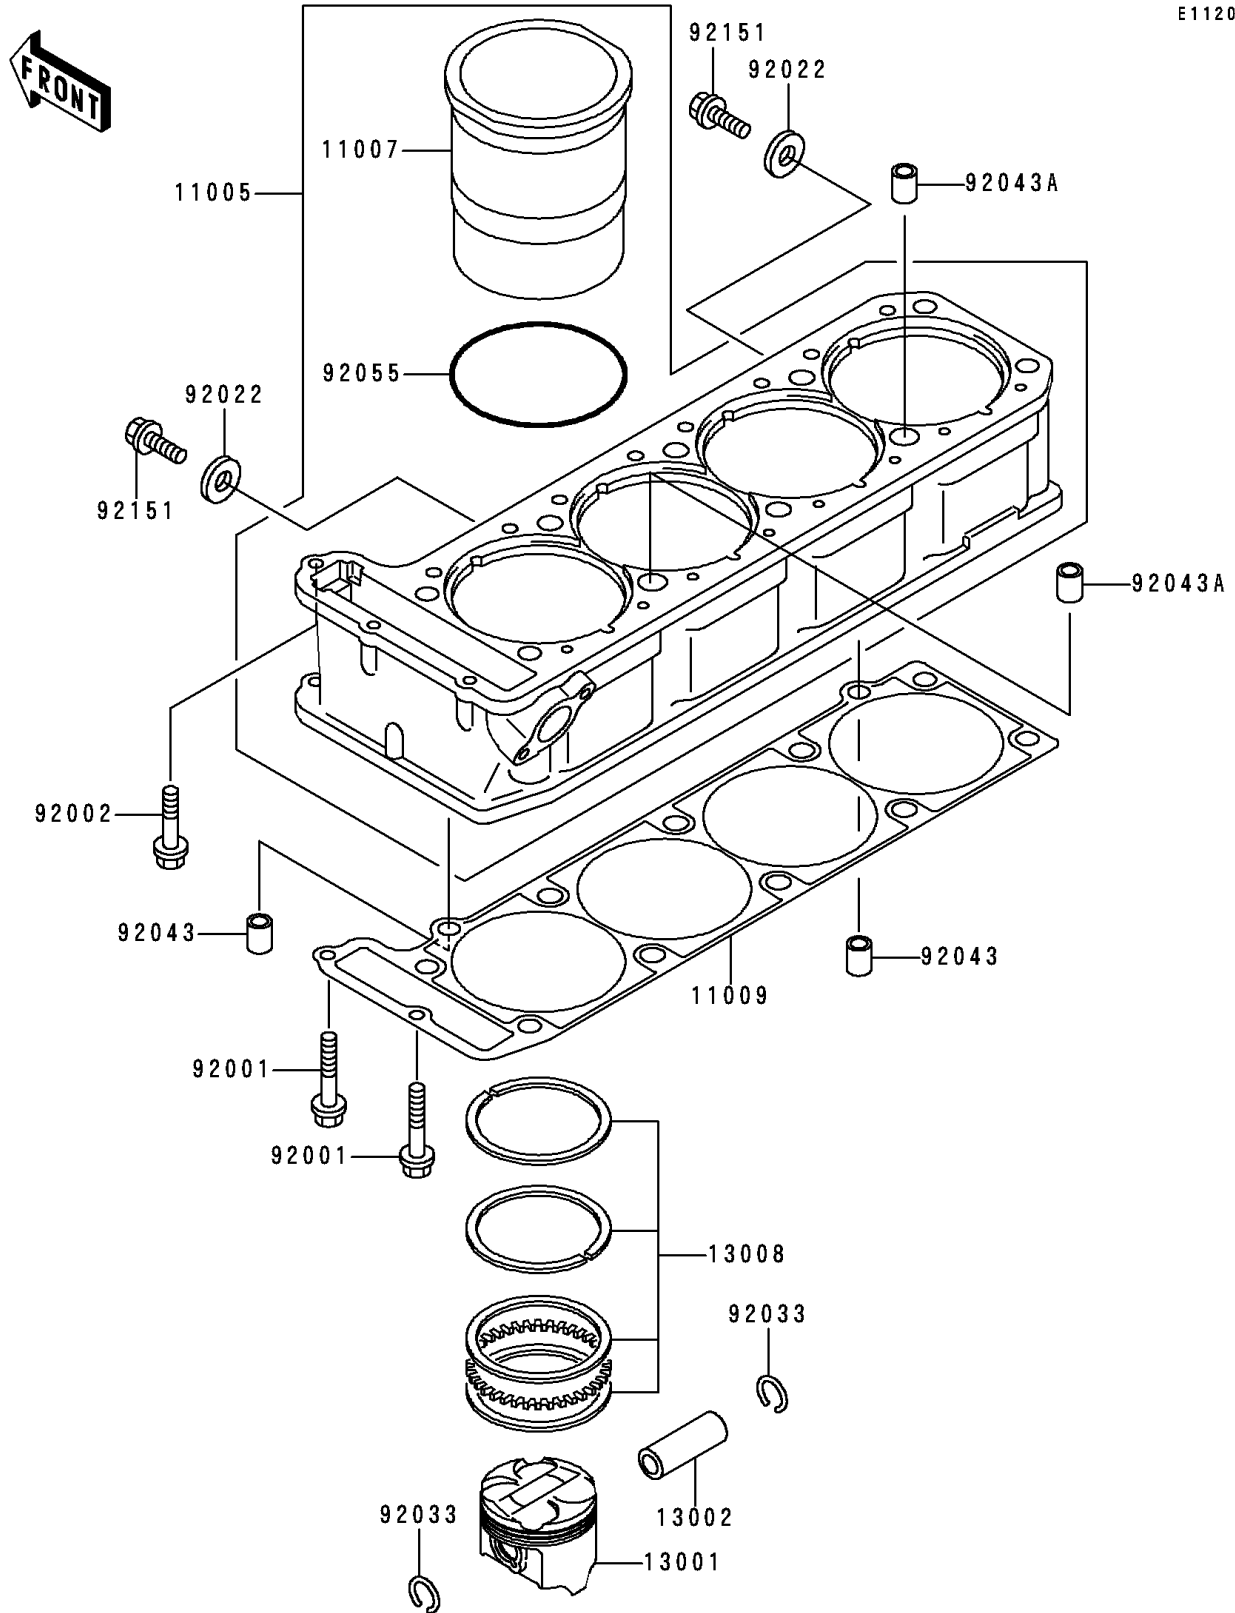

1999 ZRX1100 PARTS DIAGRAM

Cylinder/Piston(s)

E1120

1999 ZRX1100 PARTS LIST

Cylinder/Piston(s)

ITEM NAME	PART NUMBER	QUANTITY
CYLINDER-ENGINE (Ref # 11005)	11005-1615	1
LINER-CYLINDER (Ref # 11007)	11007-1114	4
GASKET,CYLINDER BASE (Ref # 11009)	11009-1847	1
PISTON-ENGINE (Ref # 13001)	13001-1398	4
PIN-PISTON (Ref # 13002)	13002-1058	4
RING-SET-PISTON (Ref # 13008)	13008-1152	4
BOLT,6X38 (Ref # 92001)	92001-1899	2
BOLT,6X30 (Ref # 92002)	92002-1138	1
WASHER,6.2X11X1 (Ref # 92022)	92022-304	2
RING-SNAP,20.5X1.2 (Ref # 92033)	92033-1099	8
PIN,8.2X10X14 (Ref # 92043)	92043-1264	2
PIN,11.5X14X14 (Ref # 92043A)	92043-1279	2
RING-O,82.6X2.4 (Ref # 92055)	92055-1465	4
BOLT,6X10 (Ref # 92151)	92151-1344	2