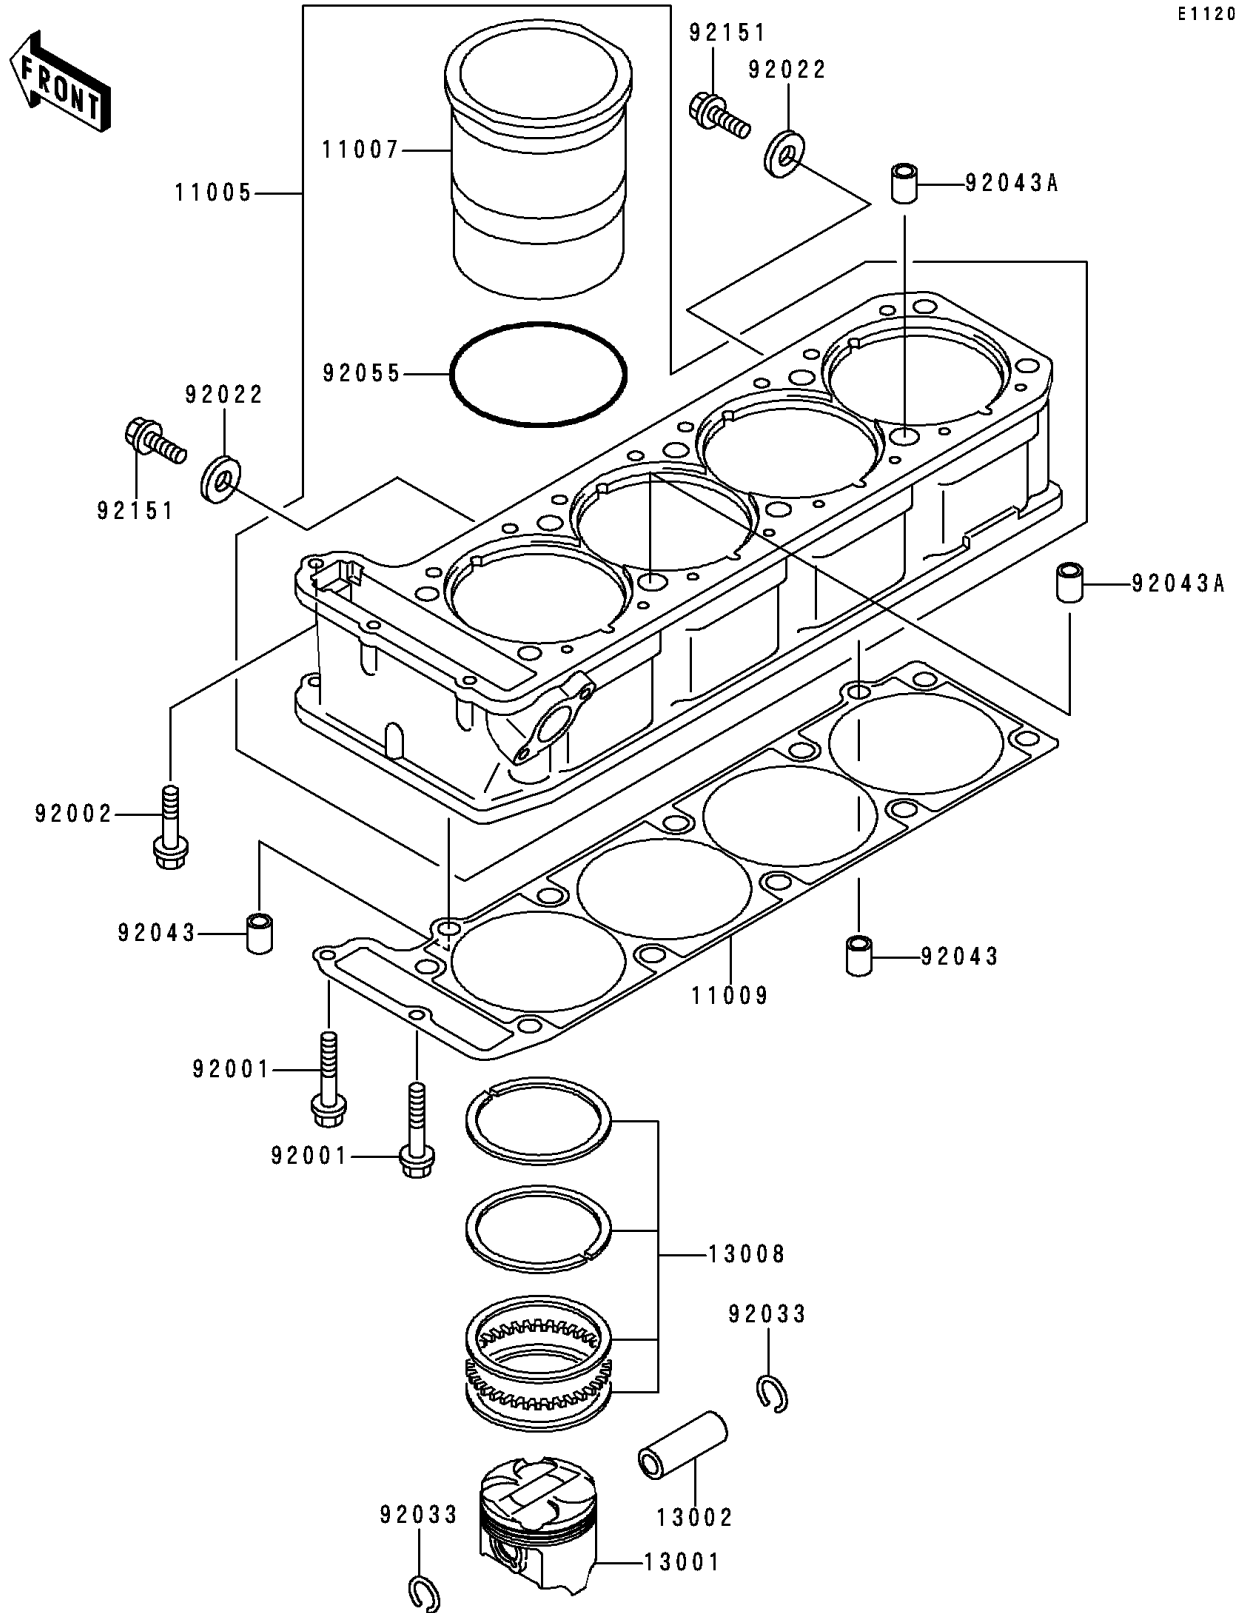

2000 ZRX1100 PARTS DIAGRAM

Cylinder/Piston(s)

E1120

2000 ZRX1100 PARTS LIST

Cylinder/Piston(s)

ITEM NAME	PART NUMBER	QUANTITY
CYLINDER-ENGINE (Ref # 11005)	11005-1615	1
LINER-CYLINDER (Ref # 11007)	11007-1114	4
GASKET,CYLINDER BASE (Ref # 11009)	11009-1847	1
PISTON-ENGINE (Ref # 13001)	13001-1398	4
PIN-PISTON (Ref # 13002)	13002-1058	4
RING-SET-PISTON (Ref # 13008)	13008-1152	4
BOLT,6X38 (Ref # 92001)	92001-1899	2
BOLT,6X30 (Ref # 92002)	92002-1138	1
WASHER,6.2X11X1 (Ref # 92022)	92022-304	2
RING-SNAP,20.5X1.2 (Ref # 92033)	92033-1099	8
PIN,8.2X10X14 (Ref # 92043)	92043-1264	2
PIN,11.5X14X14 (Ref # 92043A)	92043-1279	2
RING-O,82.6X2.4 (Ref # 92055)	92055-1465	4
BOLT,6X10 (Ref # 92151)	92151-1344	2