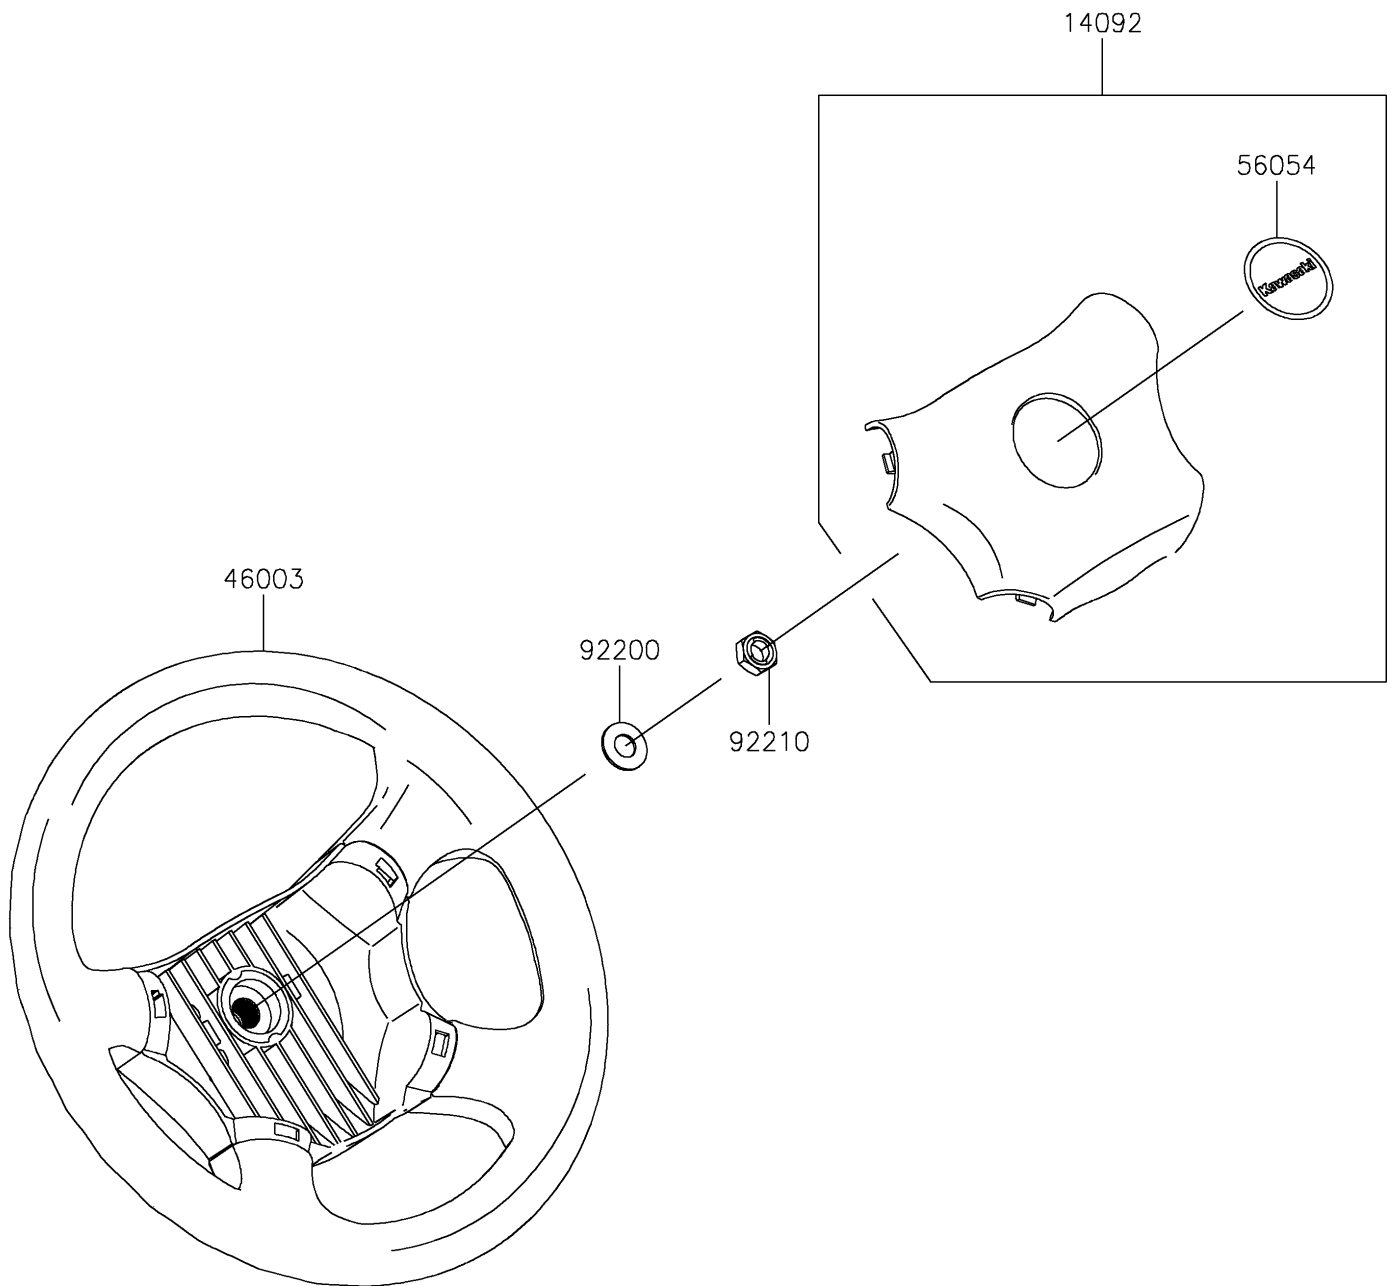

# 2019 MULE™ 4000 PARTS DIAGRAM

Steering Wheel

F2311

## 2019 MULE™ 4000 PARTS LIST

### Steering Wheel

ITEM NAME	PART NUMBER	QUANTITY
COVER,HORN SWITCH (Ref # 14092)	14092-1029	1
HANDLE (Ref # 46003)	46003-0595	1
MARK,CENTER LOGO,KAWASAKI (Ref # 56054)	56054-1188	1
WASHER,12.1X25X1.6 (Ref # 92200)	92200-0455	1
NUT,LOCK,12MM (Ref # 92210)	92210-1249	1