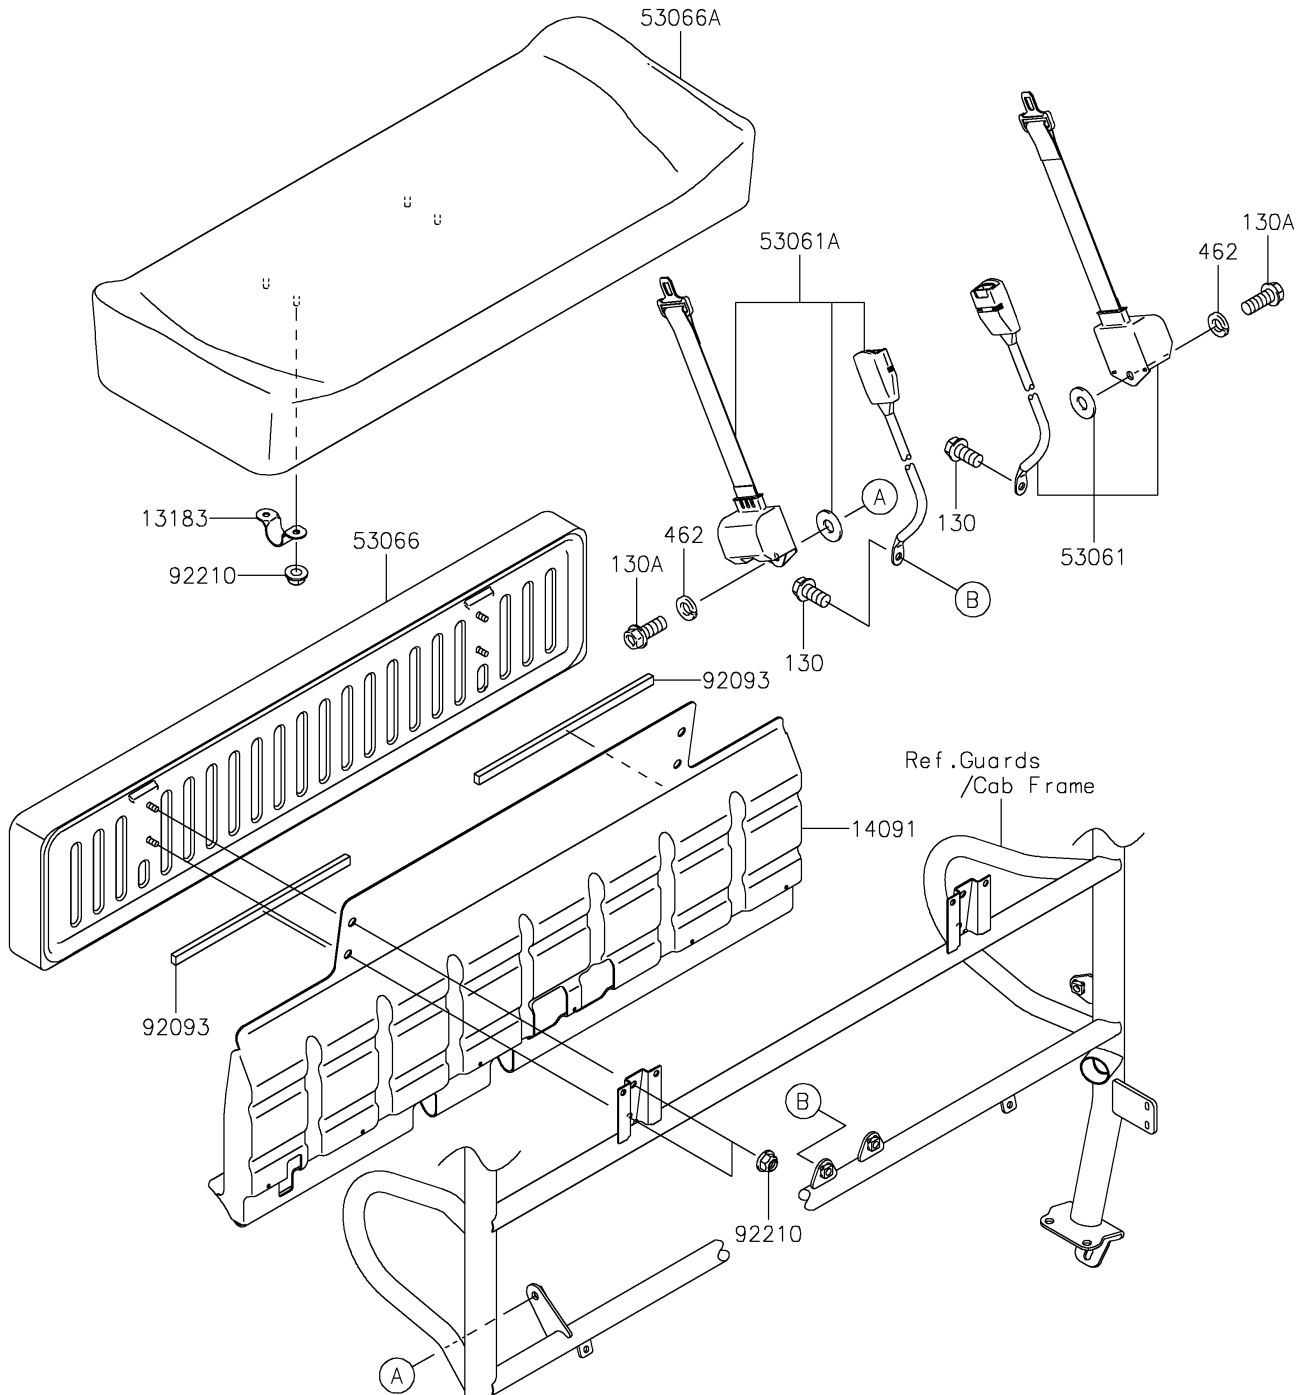

2019 MULE™ 4000 PARTS DIAGRAM

Seat

F2510

2019 MULE™ 4000 PARTS LIST

Seat

ITEM NAME	PART NUMBER	QUANTITY
PLATE,SEAT (Ref # 13183)	13183-1400	2
COVER,SEAT BACK (Ref # 14091)	14091-0529	1
BELT-SEAT,FR,RH (Ref # 53061)	53061-0315	1
BELT-SEAT,FR,LH (Ref # 53061A)	53061-0316	1
SEAT-ASSY,BACK,BLACK (Ref # 53066)	53066-0241-MA	1
SEAT-ASSY,FR,LWR,BLACK (Ref # 53066A)	53066-0274-MA	1
SEAL,L=408 (Ref # 92093)	92093-0024	2
NUT,FLANGED,LOCK,8MM (Ref # 92210)	92210-0005	8
BOLT-FLANGED,12X20 (Ref # 130)	130BA1220	2
BOLT-FLANGED,12X25 (Ref # 130A)	130BB1225	2
WASHER-SPRING,12MM (Ref # 462)	462DB1200	2