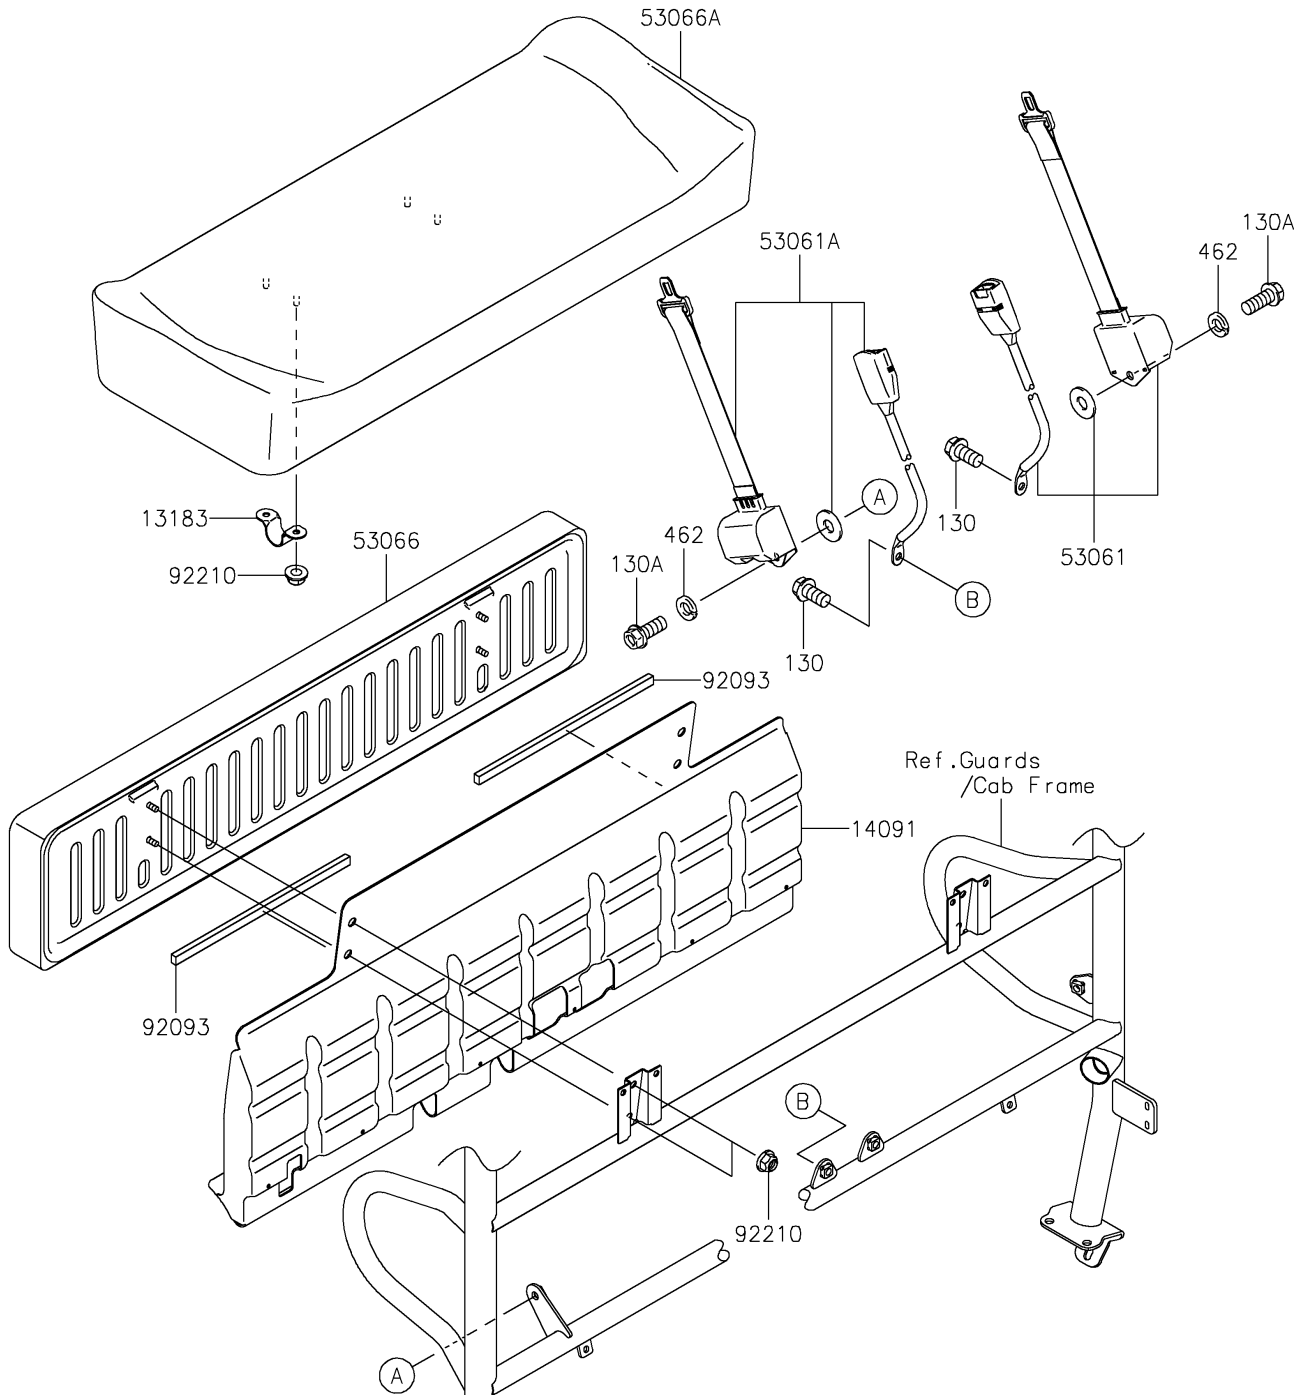

2020 MULE™ 4000 PARTS DIAGRAM

Seat

F2510

2020 MULE™ 4000 PARTS LIST

Seat

ITEM NAME	PART NUMBER	QUANTITY
PLATE,SEAT (Ref # 13183)	13183-1400	2
COVER,SEAT BACK (Ref # 14091)	14091-0529	1
BELT-SEAT,FR,RH (Ref # 53061)	53061-0315	1
BELT-SEAT,FR,LH (Ref # 53061A)	53061-0316	1
SEAT-ASSY,BACK,BLACK (Ref # 53066)	53066-0241-MA	1
SEAT-ASSY,FR,LWR,BLACK (Ref # 53066A)	53066-0274-MA	1
SEAL,L=408 (Ref # 92093)	92093-0024	2
NUT,FLANGED,LOCK,8MM (Ref # 92210)	92210-0005	8
BOLT-FLANGED,12X20 (Ref # 130)	130BA1220	2
BOLT-FLANGED,12X25 (Ref # 130A)	130BB1225	2
WASHER-SPRING,12MM (Ref # 462)	462DB1200	2