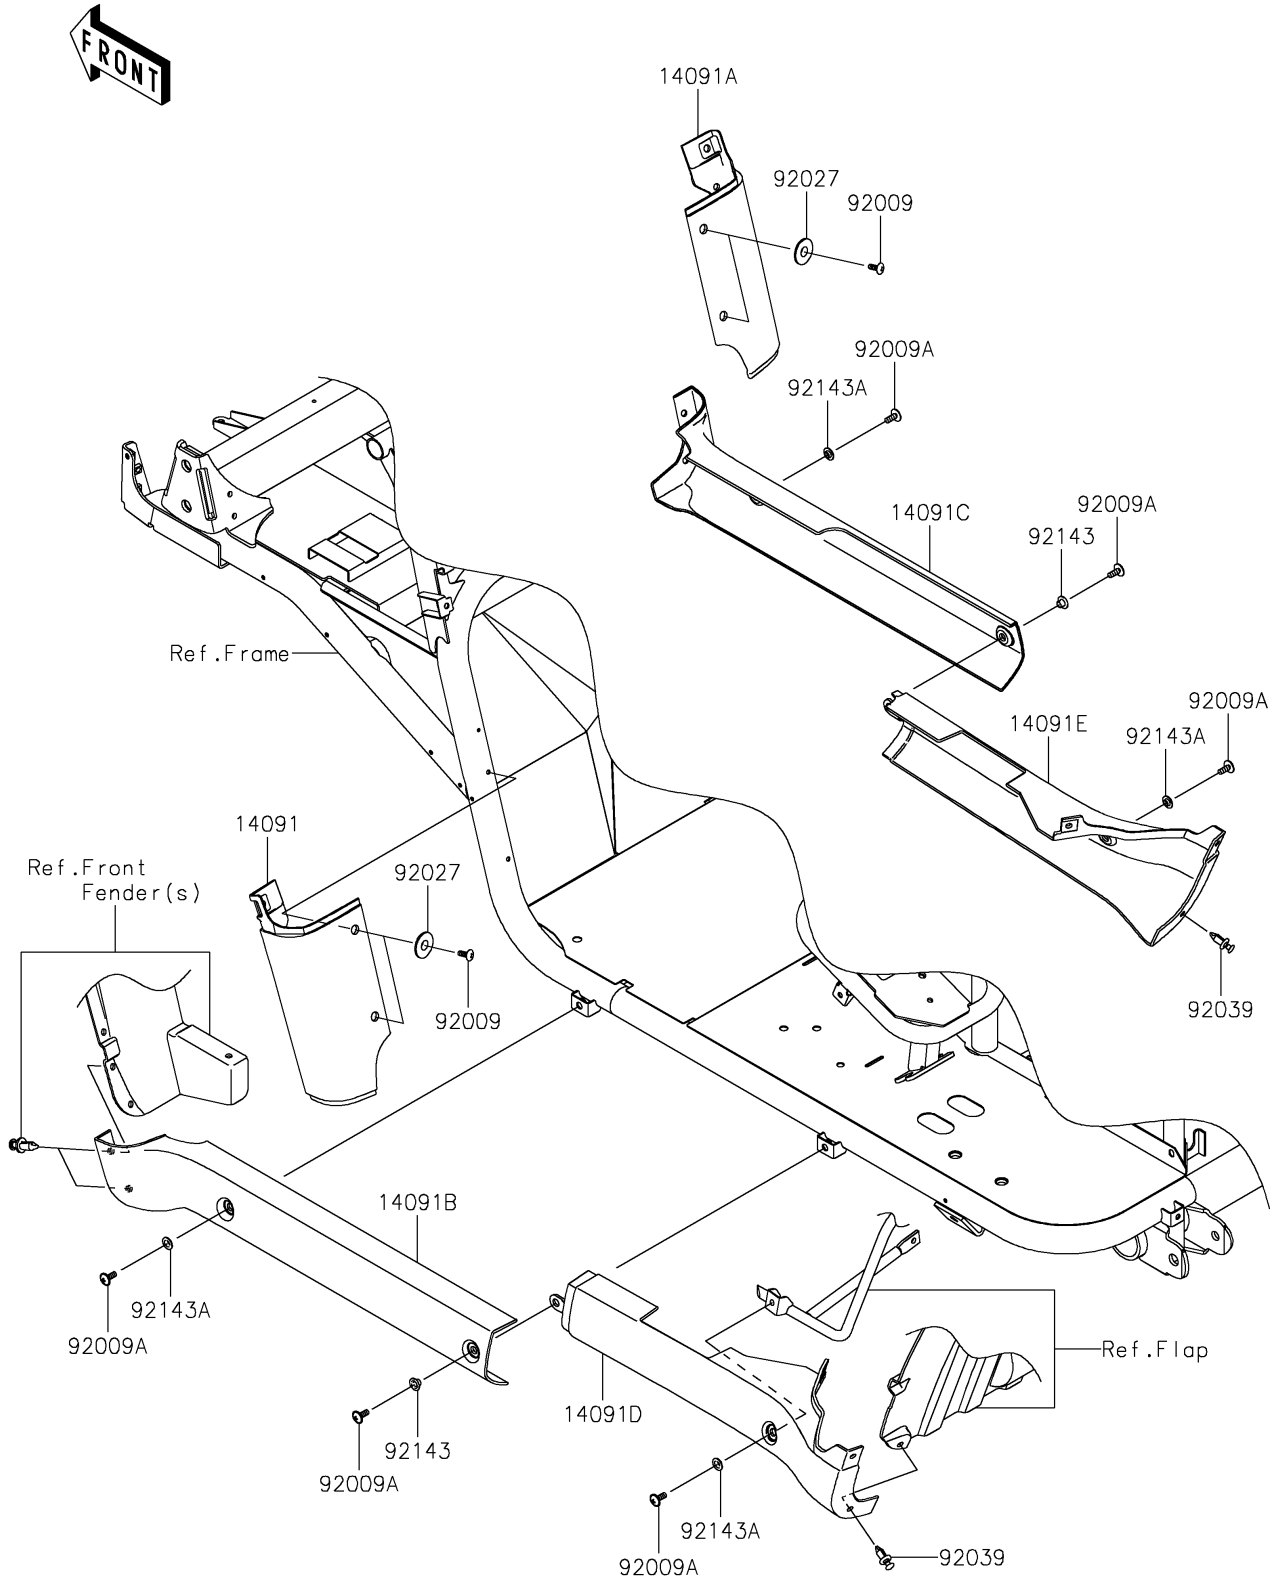

# 2019 MULE™ 4000 PARTS DIAGRAM

Side Covers/Chain Cover

F2610

## 2019 MULE™ 4000 PARTS LIST

### Side Covers/Chain Cover

ITEM NAME	PART NUMBER	QUANTITY
COVER,FR FENDER,LWR,LH,F.BLACK (Ref # 14091)	14091-0821-6Z	1
COVER,FR FENDER,LWR,RH,F.BLACK (Ref # 14091A)	14091-0822-6Z	1
COVER,SIDE STEP,FR,LH,F.BLACK (Ref # 14091B)	14091-0823-6Z	1
COVER,SIDE STEP,FR,RH,F.BLACK (Ref # 14091C)	14091-0824-6Z	1
COVER,SIDE STEP,RR,LH,F.BLACK (Ref # 14091D)	14091-0900-6Z	1
COVER,SIDE STEP,RR,RH,F.BLACK (Ref # 14091E)	14091-0901-6Z	1
SCREW,TAPPING,6X16 (Ref # 92009)	92009-1166	4
SCREW,6X16 (Ref # 92009A)	92009-1621	6
COLLAR,L=4.7 (Ref # 92027)	92027-1964	4
RIVET (Ref # 92039)	92039-0776	2
COLLAR (Ref # 92143)	92143-1057	2
COLLAR (Ref # 92143A)	92143-1087	4