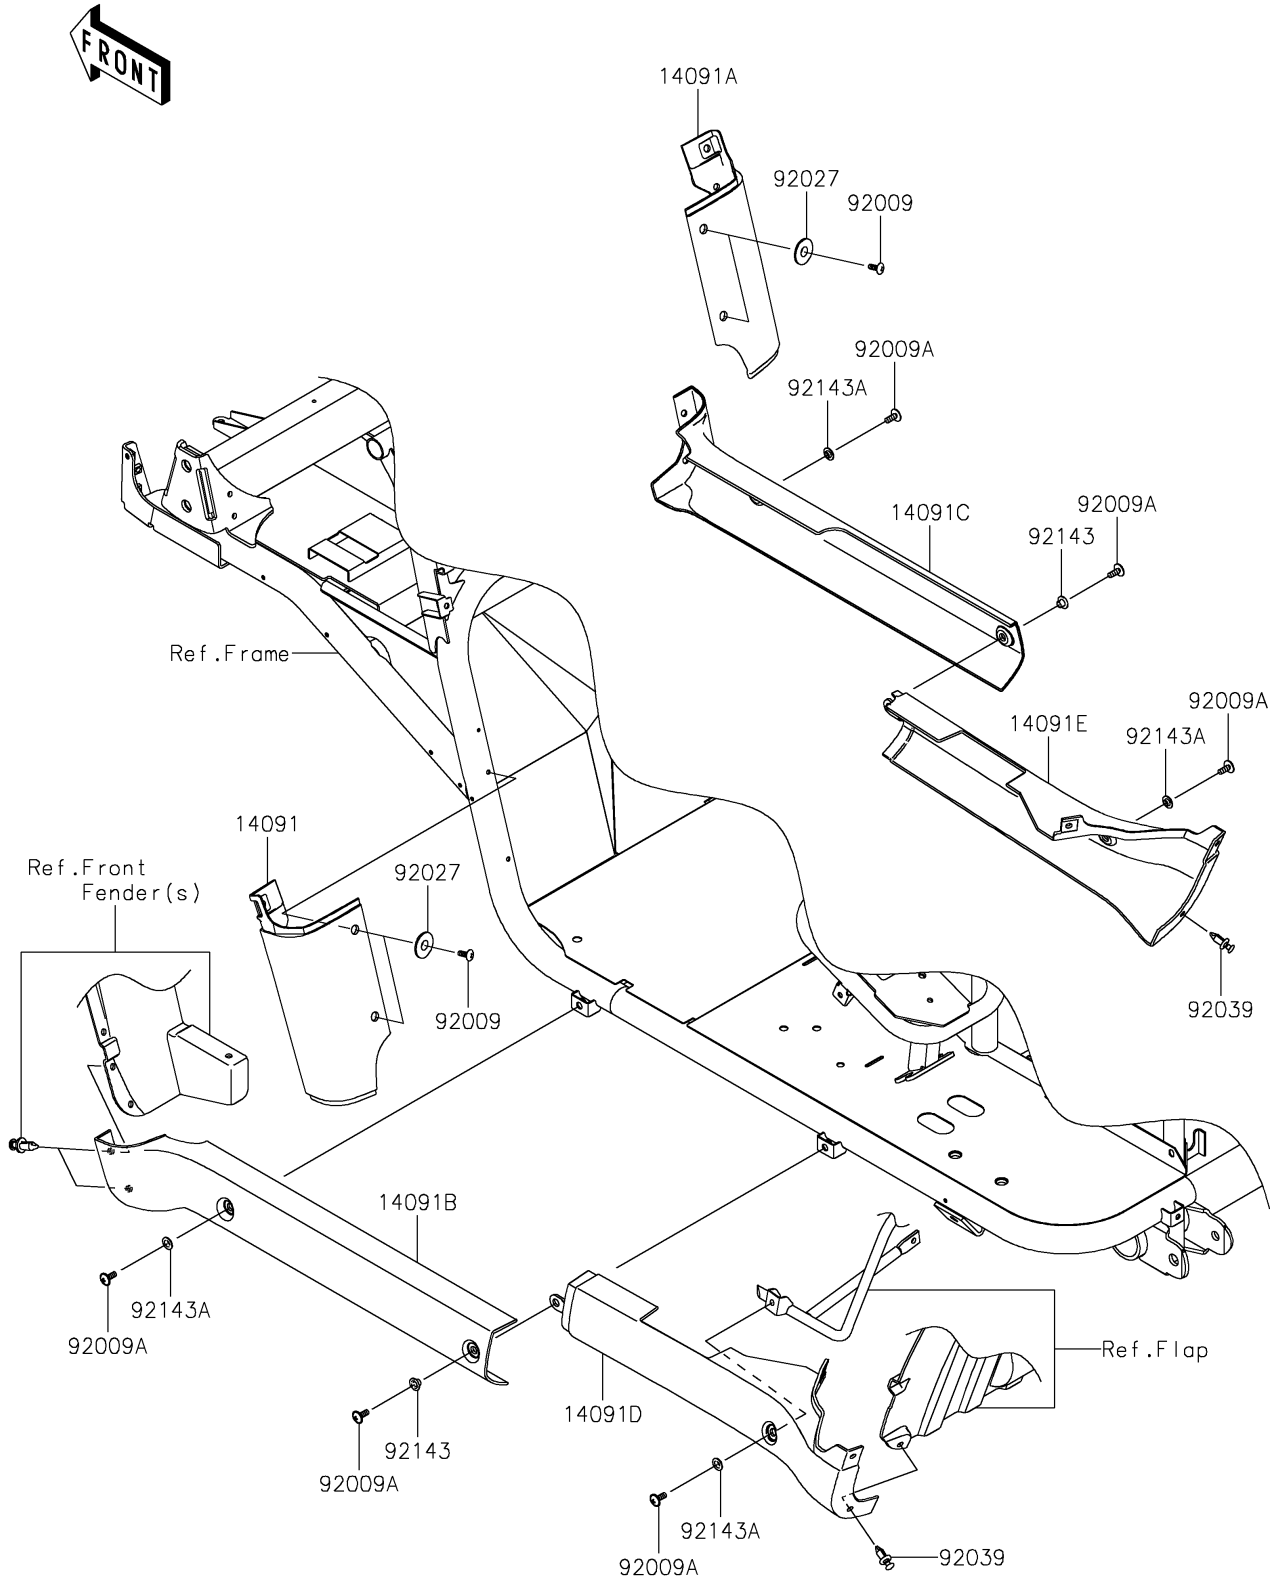

2020 MULE™ 4000 PARTS DIAGRAM

Side Covers/Chain Cover

F2610

2020 MULE™ 4000 PARTS LIST

Side Covers/Chain Cover

ITEM NAME	PART NUMBER	QUANTITY
COVER,FR FENDER,LWR,LH,F.BLACK (Ref # 14091)	14091-0821-6Z	1
COVER,FR FENDER,LWR,RH,F.BLACK (Ref # 14091A)	14091-0822-6Z	1
COVER,SIDE STEP,FR,LH,F.BLACK (Ref # 14091B)	14091-0823-6Z	1
COVER,SIDE STEP,FR,RH,F.BLACK (Ref # 14091C)	14091-0824-6Z	1
COVER,SIDE STEP,RR,LH,F.BLACK (Ref # 14091D)	14091-0900-6Z	1
COVER,SIDE STEP,RR,RH,F.BLACK (Ref # 14091E)	14091-0901-6Z	1
SCREW,TAPPING,6X16 (Ref # 92009)	92009-1166	4
SCREW,6X16 (Ref # 92009A)	92009-1621	6
COLLAR,L=4.7 (Ref # 92027)	92027-1964	4
RIVET (Ref # 92039)	92039-0776	2
COLLAR (Ref # 92143)	92143-1057	2
COLLAR (Ref # 92143A)	92143-1087	4