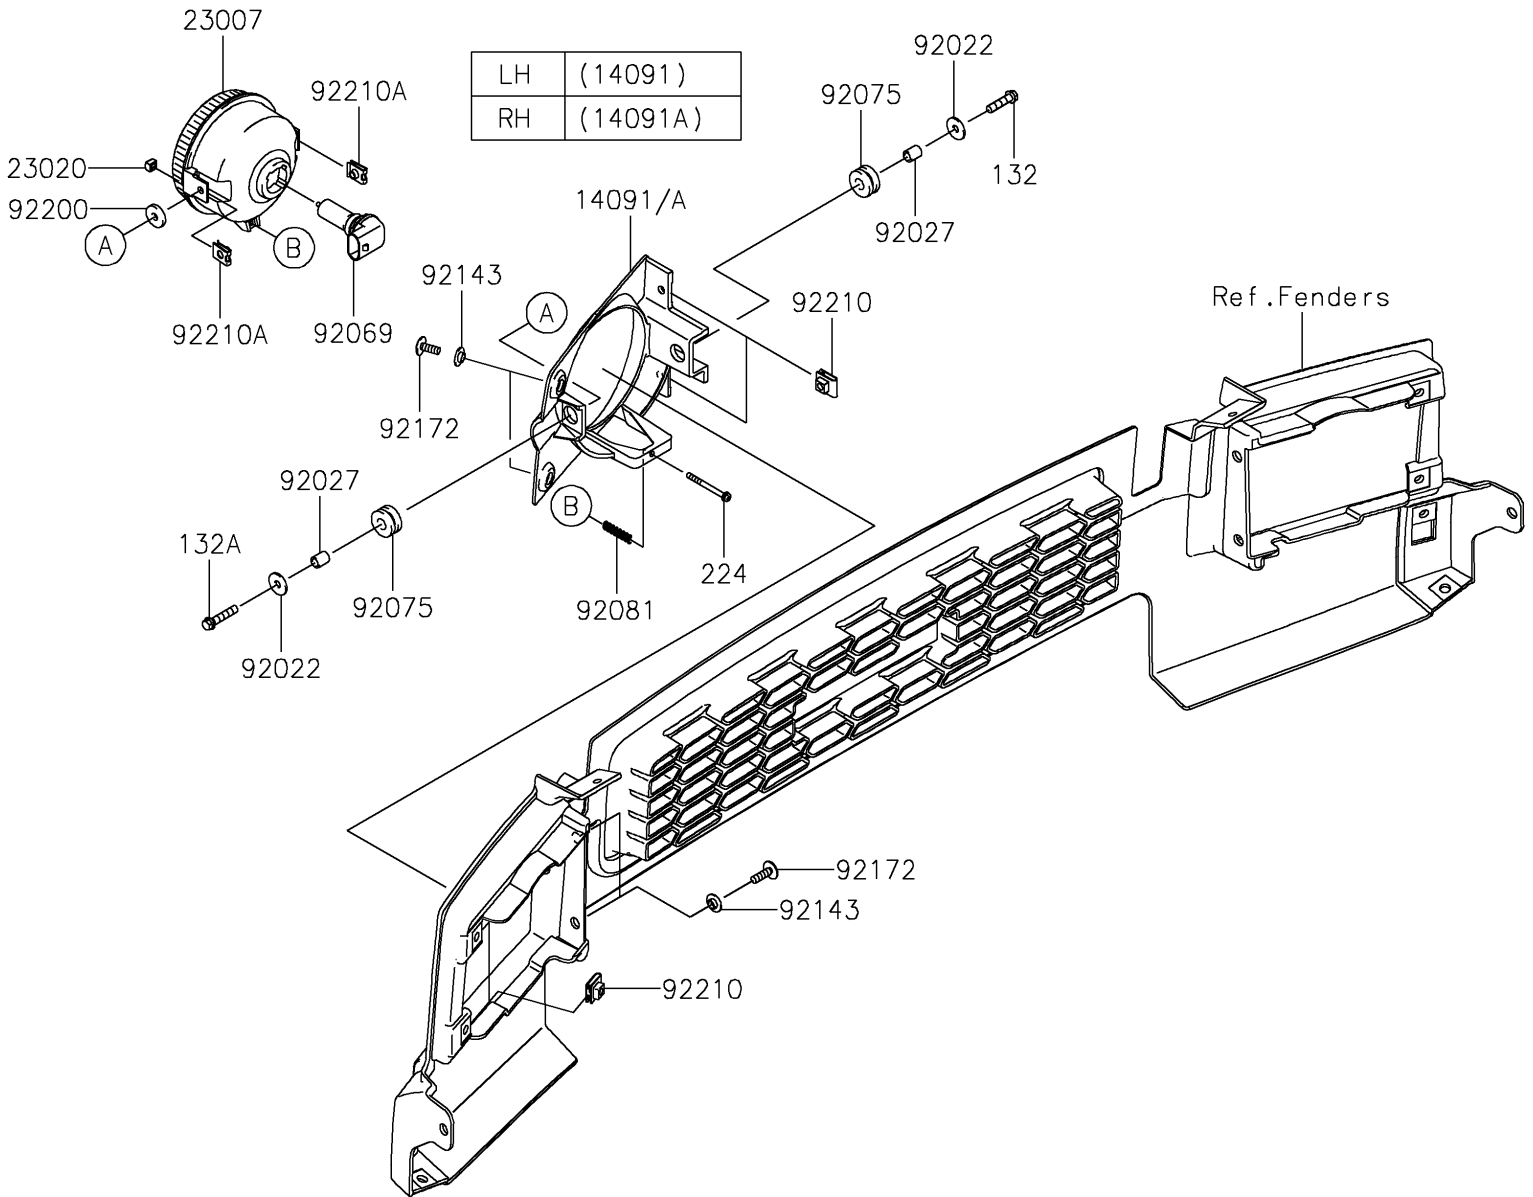

2020 Mule 4000 PARTS DIAGRAM

Headlight(s)

F2710

2020 Mule 4000 PARTS LIST

Headlight(s)

ITEM NAME	PART NUMBER	QUANTITY
COVER,HEAD LAMP,LH (Ref # 14091)	14091-0827	1
COVER,HEAD LAMP,RH (Ref # 14091A)	14091-0828	1
LENS-COMP,HEAD LAMP (Ref # 23007)	23007-0096	2
NUT,4MM,FOCUS ADJUST (Ref # 23020)	23020-018	2
WASHER,6.5X20X1.6 (Ref # 92022)	92022-125	4
COLLAR,6.8X10X12 (Ref # 92027)	92027-162	4
BULB,12V 35/35W (Ref # 92069)	92069-0019	2
DAMPER,10X24X12 (Ref # 92075)	92075-1690	4
SPRING,FOCUS ADJUST (Ref # 92081)	92081-1896	2
COLLAR (Ref # 92143)	92143-1087	8
SCREW,TAPPING,6X20 (Ref # 92172)	92172-0488	8
WASHER,6.5X20X3.2 (Ref # 92200)	92200-0359	2
NUT,LEAF SPRING,6MM (Ref # 92210)	92210-0624	8
NUT (Ref # 92210A)	92210-1125	4
BOLT-FLANGED-SMALL,6X25 (Ref # 132)	132BA0625	2
BOLT-FLANGED-SMALL,6X30 (Ref # 132A)	132BA0630	2
SCREW-PAN-WP-CROS,4X45 (Ref # 224)	224AA0445	2