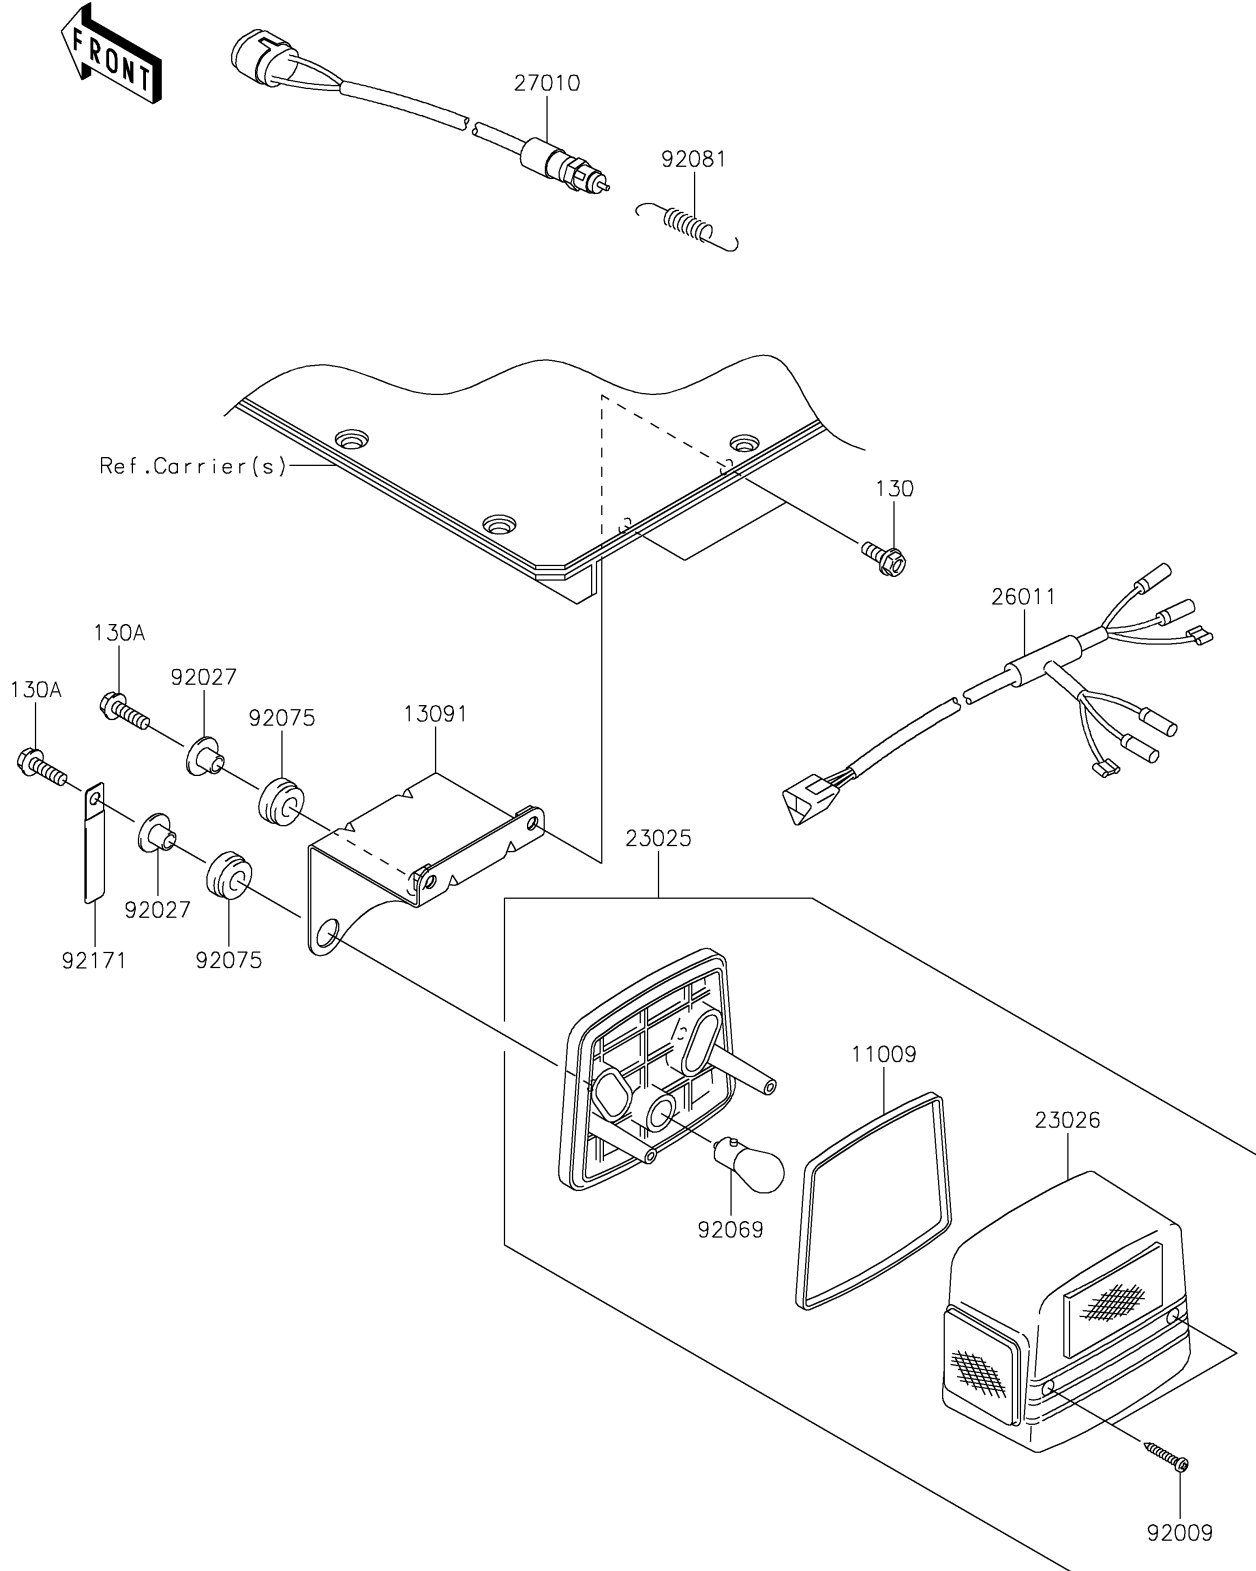

2020 MULE™ 4000 PARTS DIAGRAM

Taillight(s)

F2720

2020 MULE™ 4000 PARTS LIST

Taillight(s)

ITEM NAME	PART NUMBER	QUANTITY
GASKET,TAIL LAMP (Ref # 11009)	11009-1215	2
HOLDER,TAIL LAMP (Ref # 13091)	13091-1743	2
LAMP-TAIL (Ref # 23025)	23025-1042	2
LENS,TAIL LAMP (Ref # 23026)	23026-1019	2
WIRE-LEAD (Ref # 26011)	26011-1756	1
SWITCH,BRAKE LAMP (Ref # 27010)	27010-1301	1
SCREW,TAPPING,4X25 (Ref # 92009)	92009-1069	4
COLLAR,L=11.1 (Ref # 92027)	92027-194	4
BULB,12V 21/5W (Ref # 92069)	92069-1011	2
DAMPER (Ref # 92075)	92075-277	4
SPRING,HOOK RETURN (Ref # 92081)	92081-1466	1
CLAMP,L=60 (Ref # 92171)	92171-0652	2
BOLT-FLANGED,6X16 (Ref # 130)	130BA0616	4
BOLT-FLANGED,6X20 (Ref # 130A)	130BA0620	4