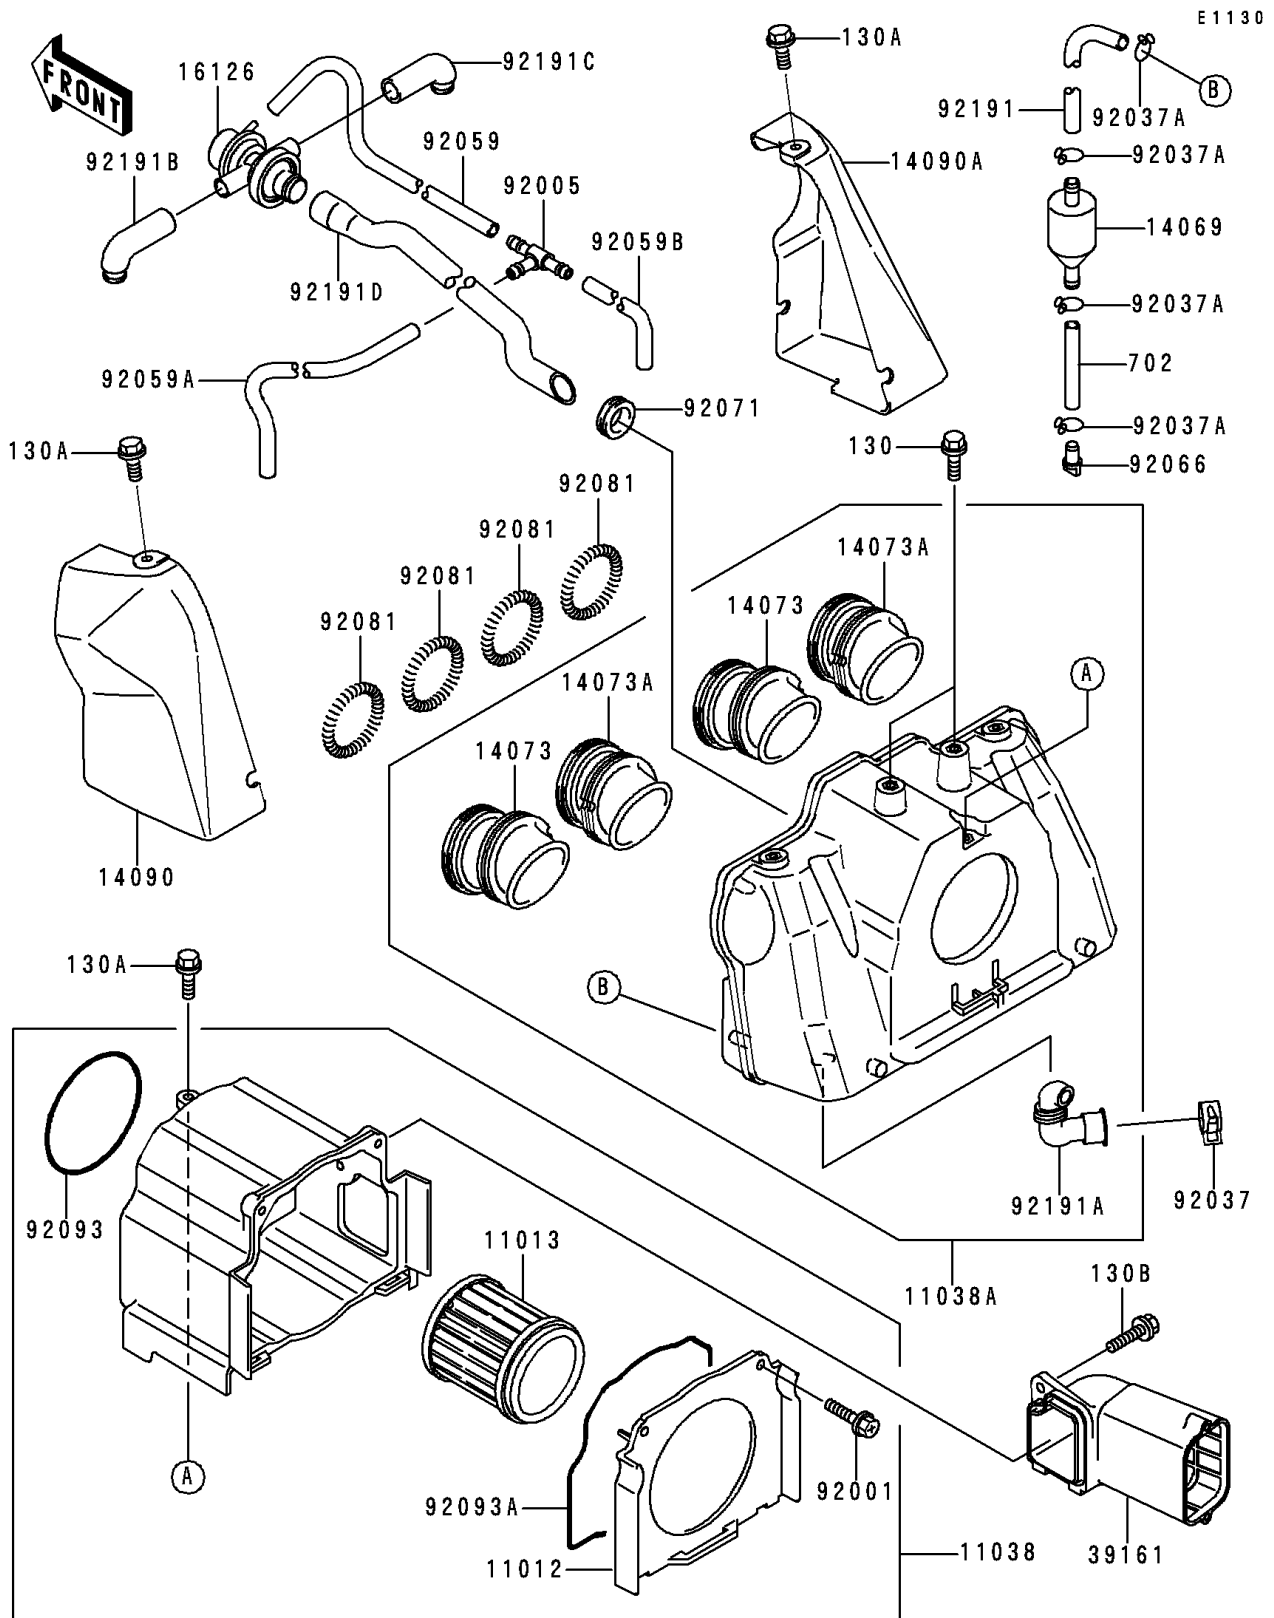

# 2000 ZRX1100 PARTS DIAGRAM

## 2000 ZRX1100 PARTS LIST

### Air Cleaner

ITEM NAME	PART NUMBER	QUANTITY
BOLT-FLANGED (Ref # 130)	130J0610	2
BOLT-FLANGED,6X14,BLACK (Ref # 130A)	130J0614	3
BOLT-FLANGED (Ref # 130B)	130J0620	1
TUBE-RUBBER (Ref # 702)	702A0760	1
CAP,AIR FILTER (Ref # 11012)	11012-1987	1
ELEMENT-AIR FILTER (Ref # 11013)	11013-1235	1
CASE-ASSY-AIR FILTER,RR (Ref # 11038)	11038-1114	1
CASE-ASSY-AIR FILTER,FR (Ref # 11038A)	11038-1120	1
BREATHER (Ref # 14069)	14069-1051	1
DUCT,#1&#3 (Ref # 14073)	14073-1685	2
DUCT,#2&#4 (Ref # 14073A)	14073-1686	2
COVER,LH,M.F.C.GRAY (Ref # 14090)	14090-1789-3L	1
COVER,RH,M.F.C.GRAY (Ref # 14090A)	14090-1790-3L	1
VALVE,AIR SWITCH (Ref # 16126)	16126-1337	1
SILENCER-ASSY-INTAKE (Ref # 39161)	39161-1077	1
BOLT,6X20 (Ref # 92001)	92001-1091	2
FITTING,TUBE,T-TYPE (Ref # 92005)	92005-1017	1
CLAMP (Ref # 92037)	92037-1460	1
CLAMP,TUBE (Ref # 92037A)	92037-147	4
TUBE,4X9X220 (Ref # 92059)	92059-1040	1
TUBE,4X9X230 (Ref # 92059A)	92059-1068	1
TUBE,4X9X80 (Ref # 92059B)	92059-1365	1
PLUG,DRAIN (Ref # 92066)	92066-1211	1
GROMMET,AIR FILTER (Ref # 92071)	92071-1042	1
SPRING,COIL,BLACK (Ref # 92081)	92081-1457	4
SEAL,AIR FILTER (Ref # 92093)	92093-1338	1
SEAL,AIR FILTER (Ref # 92093A)	92093-1432	1
TUBE (Ref # 92191)	92191-1006	1
TUBE,DRAIN TUBE (Ref # 92191A)	92191-1124	1

### Air Cleaner

ITEM NAME	PART NUMBER	QUANTITY
TUBE,AIR SWITCH LH (Ref # 92191B)	92191-1125	1
TUBE,AIR SWITCH RH (Ref # 92191C)	92191-1126	1
TUBE,AIR SWITCH-AIR FILTER (Ref # 92191D)	92191-1127	1