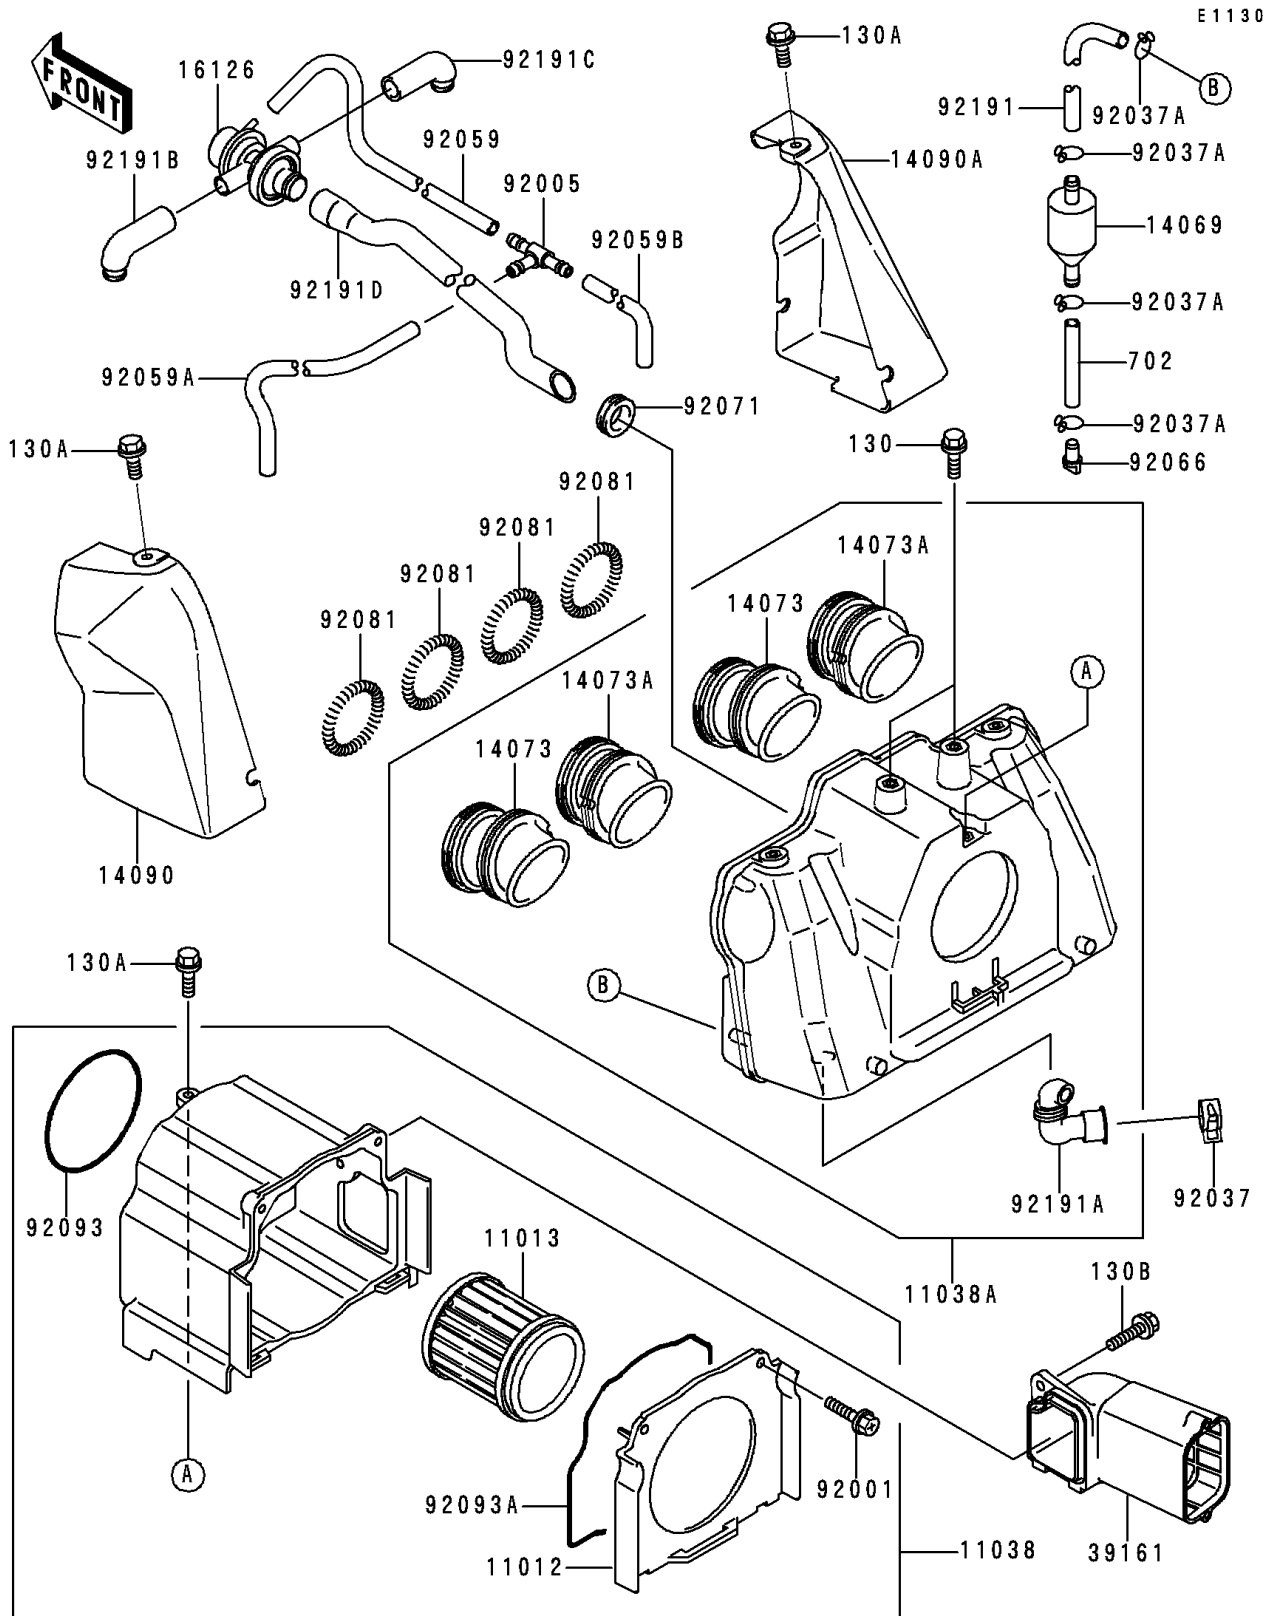

# 2000 ZRX1100 PARTS DIAGRAM

## 2000 ZRX1100 PARTS LIST

### Air Cleaner

ITEM NAME	PART NUMBER	QUANTITY
BOLT-FLANGED (Ref # 130)	130J0610	2
BOLT-FLANGED,6X14,BLACK (Ref # 130A)	130J0614	3
BOLT-FLANGED (Ref # 130B)	130J0620	1
TUBE-RUBBER (Ref # 702)	702A0760	1
CAP,AIR FILTER (Ref # 11012)	11012-1987	1
ELEMENT-AIR FILTER (Ref # 11013)	11013-1235	1
CASE-ASSY-AIR FILTER,RR (Ref # 11038)	11038-1114	1
CASE-ASSY-AIR FILTER,FR (Ref # 11038A)	11038-1120	1
BREATHER (Ref # 14069)	14069-1051	1
DUCT,#1&#3 (Ref # 14073)	14073-1685	2
DUCT,#2&#4 (Ref # 14073A)	14073-1686	2
COVER,LH,M.F.C.GRAY (Ref # 14090)	14090-1789-3L	1
COVER,RH,M.F.C.GRAY (Ref # 14090A)	14090-1790-3L	1
VALVE,AIR SWITCH (Ref # 16126)	16126-1337	1
SILENCER-ASSY-INTAKE (Ref # 39161)	39161-1077	1
BOLT,6X20 (Ref # 92001)	92001-1091	2
FITTING,TUBE,T-TYPE (Ref # 92005)	92005-1017	1
CLAMP (Ref # 92037)	92037-1460	1
CLAMP,TUBE (Ref # 92037A)	92037-147	4
TUBE,4X9X220 (Ref # 92059)	92059-1040	1
TUBE,4X9X230 (Ref # 92059A)	92059-1068	1
TUBE,4X9X80 (Ref # 92059B)	92059-1365	1
PLUG,DRAIN (Ref # 92066)	92066-1211	1
GROMMET,AIR FILTER (Ref # 92071)	92071-1042	1
SPRING,COIL,BLACK (Ref # 92081)	92081-1457	4
SEAL,AIR FILTER (Ref # 92093)	92093-1338	1
SEAL,AIR FILTER (Ref # 92093A)	92093-1432	1
TUBE (Ref # 92191)	92191-1006	1
TUBE,DRAIN TUBE (Ref # 92191A)	92191-1124	1

### Air Cleaner

ITEM NAME	PART NUMBER	QUANTITY
TUBE,AIR SWITCH LH (Ref # 92191B)	92191-1125	1
TUBE,AIR SWITCH RH (Ref # 92191C)	92191-1126	1
TUBE,AIR SWITCH-AIR FILTER (Ref # 92191D)	92191-1127	1