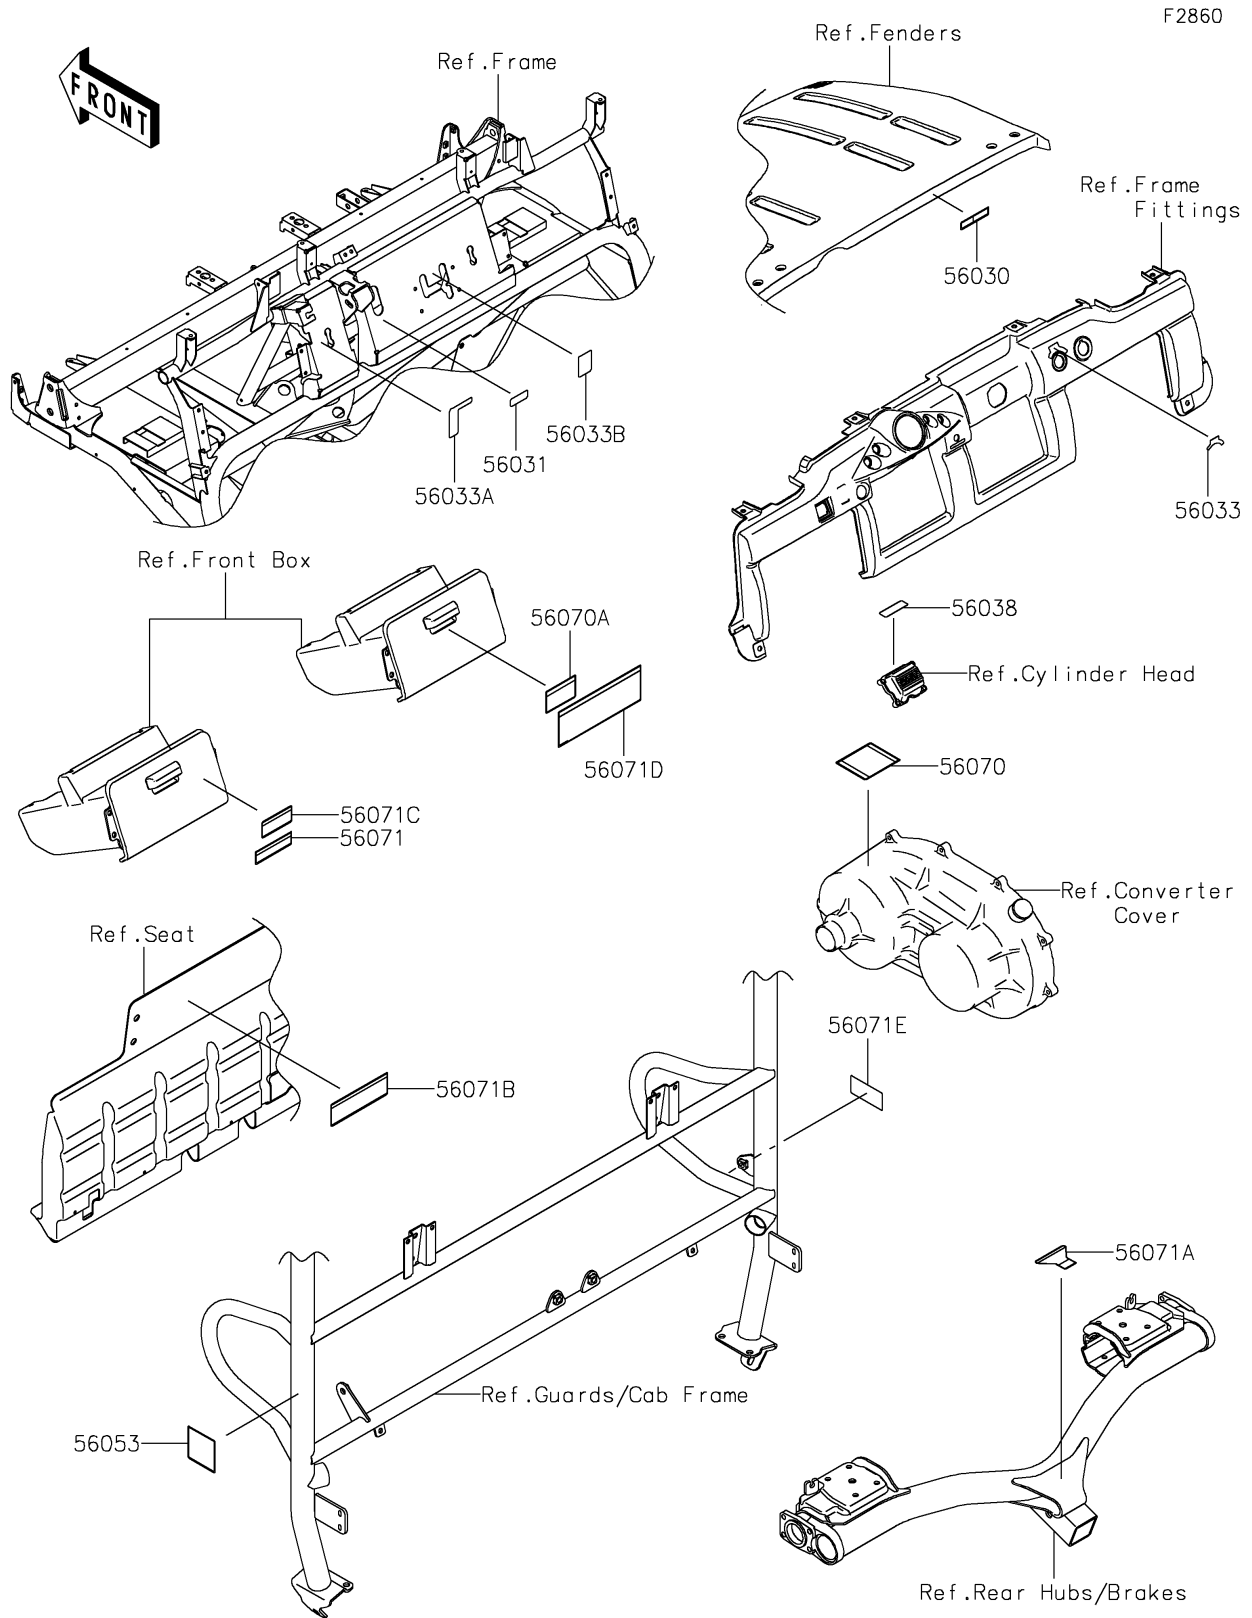

2020 MULE™ 4000 PARTS DIAGRAM

Labels

2020 MULE™ 4000 PARTS LIST

Labels

| ITEM NAME | PART NUMBER | QUANTITY |
|---|-------------|----------|
| LABEL,OPERATING HOOD (Ref # 56030) | 56030-0267 | 1 |
| LABEL-MANUAL,BRAKE FLUID LEVEL (Ref # 56031) | 56031-1818 | 1 |
| LABEL-MANUAL,IGNITION (Ref # 56033) | 56033-0212 | 1 |
| LABEL-MANUAL,DIFF MODE (Ref # 56033A) | 56033-1183 | 1 |
| LABEL-MANUAL,SHIFT (Ref # 56033B) | 56033-1205 | 1 |
| LABEL-BRAND (Ref # 56038) | 56038-2782 | 1 |
| LABEL-SPECIFICATION,TIRE (Ref # 56053) | 56053-1623 | 1 |
| LABEL-WARNING,HOT SURFACES (Ref # 56070) | 56070-0051 | 1 |
| LABEL-WARNING,BONNET OPERATION (Ref # 56070A) | 56070-0053 | 1 |
| LABEL-WARNING,SHIFT CAUTION (Ref # 56071) | 56071-0128 | 1 |
| LABEL-WARNING,TRAILER HITCH (Ref # 56071A) | 56071-0332 | 1 |
| LABEL-WARNING,CARGO BED,2P (Ref # 56071B) | 56071-0636 | 1 |
| LABEL-WARNING,CARGO BED (Ref # 56071C) | 56071-0638 | 1 |
| LABEL-WARNING,GENERAL (Ref # 56071D) | 56071-0644 | 1 |
| LABEL-WARNING,GASOLINE (Ref # 56071E) | 56071-7501 | 1 |