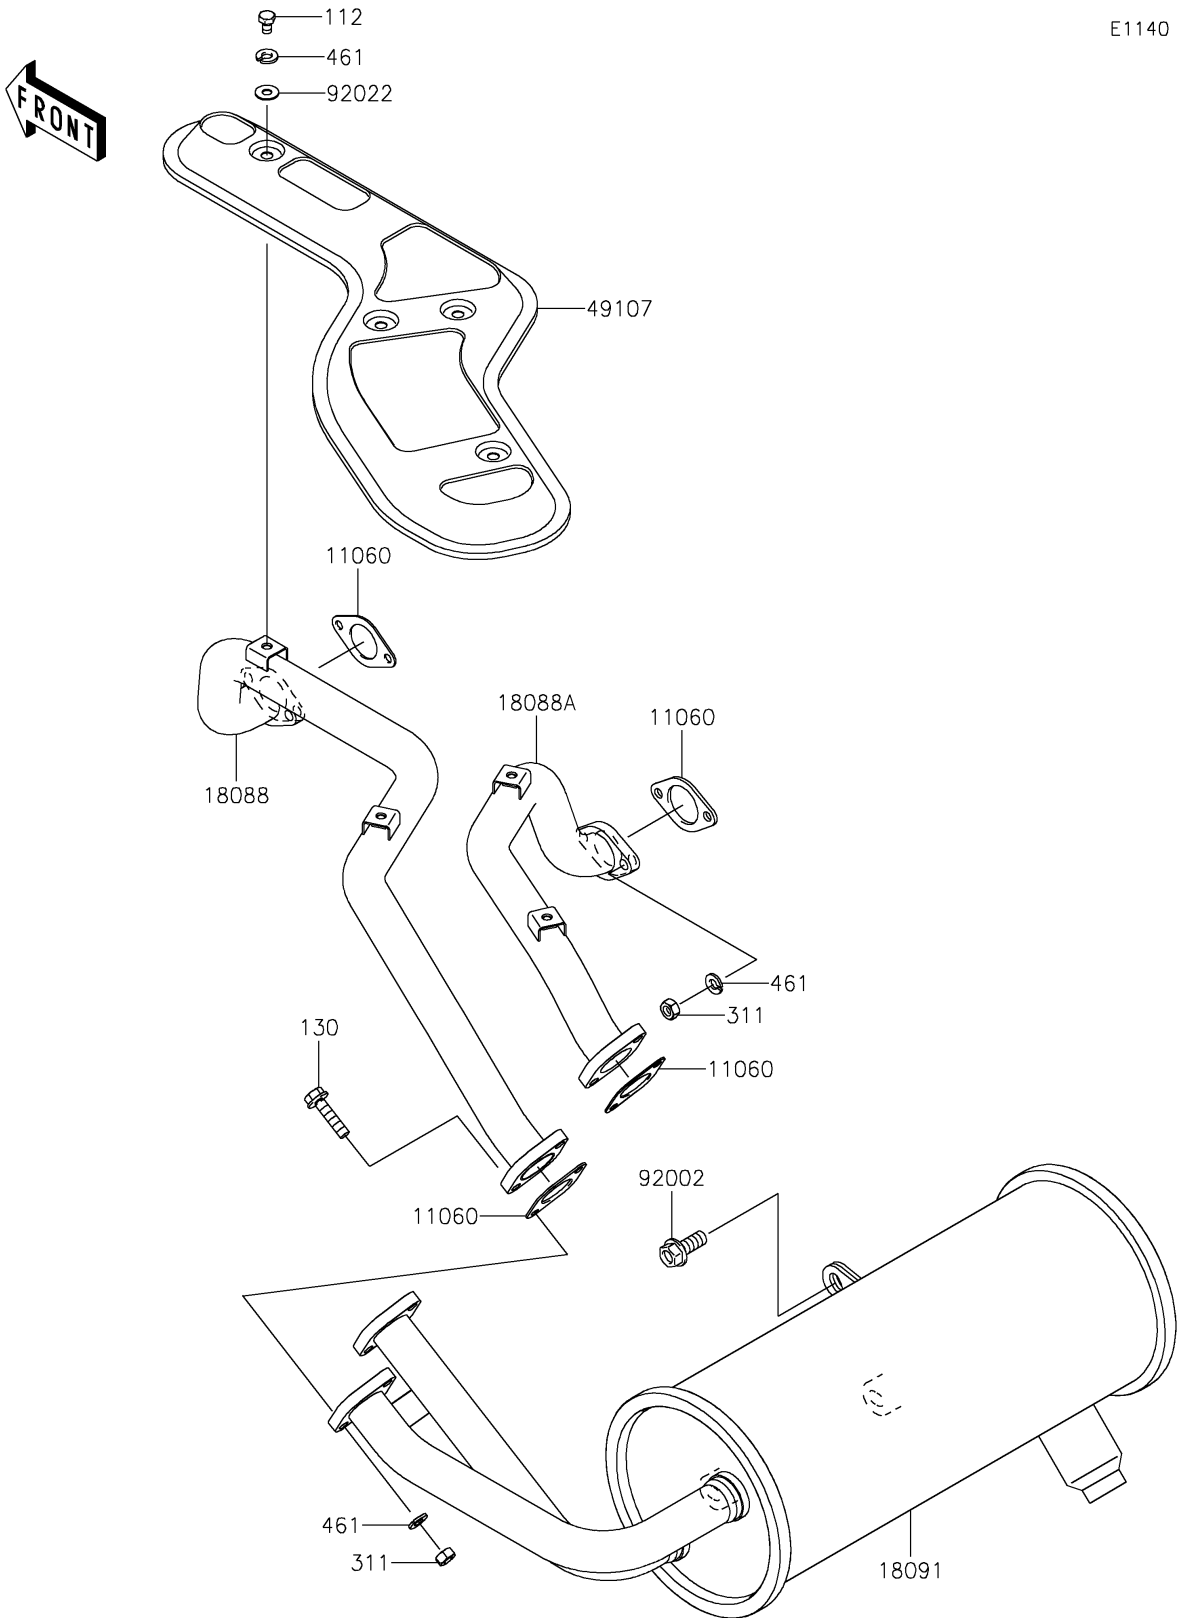

# 2020 MULE™ 4010 TRANS4x4® CAMO PARTS DIAGRAM

Muffler(s)

E1140

## 2020 MULE™ 4010 TRANS4x4® CAMO PARTS LIST

### Muffler(s)

| ITEM NAME                         | PART NUMBER | QUANTITY |
|-----------------------------------|-------------|----------|
| GASKET,EXHAUST PIPE (Ref # 11060) | 11060-2079  | 4        |
| PIPE-EXHAUST,FR (Ref # 18088)     | 18088-0518  | 1        |
| PIPE-EXHAUST,RR (Ref # 18088A)    | 18088-0519  | 1        |
| BODY-COMP-MUFFLER (Ref # 18091)   | 18091-1104  | 1        |
| COVER-EXHAUST PIPE (Ref # 49107)  | 49107-1211  | 1        |
| BOLT,8X20 (Ref # 92002)           | 92002-1250  | 3        |
| WASHER,6.5X16X1.0 (Ref # 92022)   | 92022-1093  | 4        |
| BOLT-UPSET,6X10 (Ref # 112)       | 112BB0610   | 4        |
| BOLT-FLANGED,6X25 (Ref # 130)     | 130BA0625   | 4        |
| NUT-HEX,6MM (Ref # 311)           | 311BA0600   | 8        |
| WASHER-SPRING,6MM (Ref # 461)     | 461DA0600   | 12       |