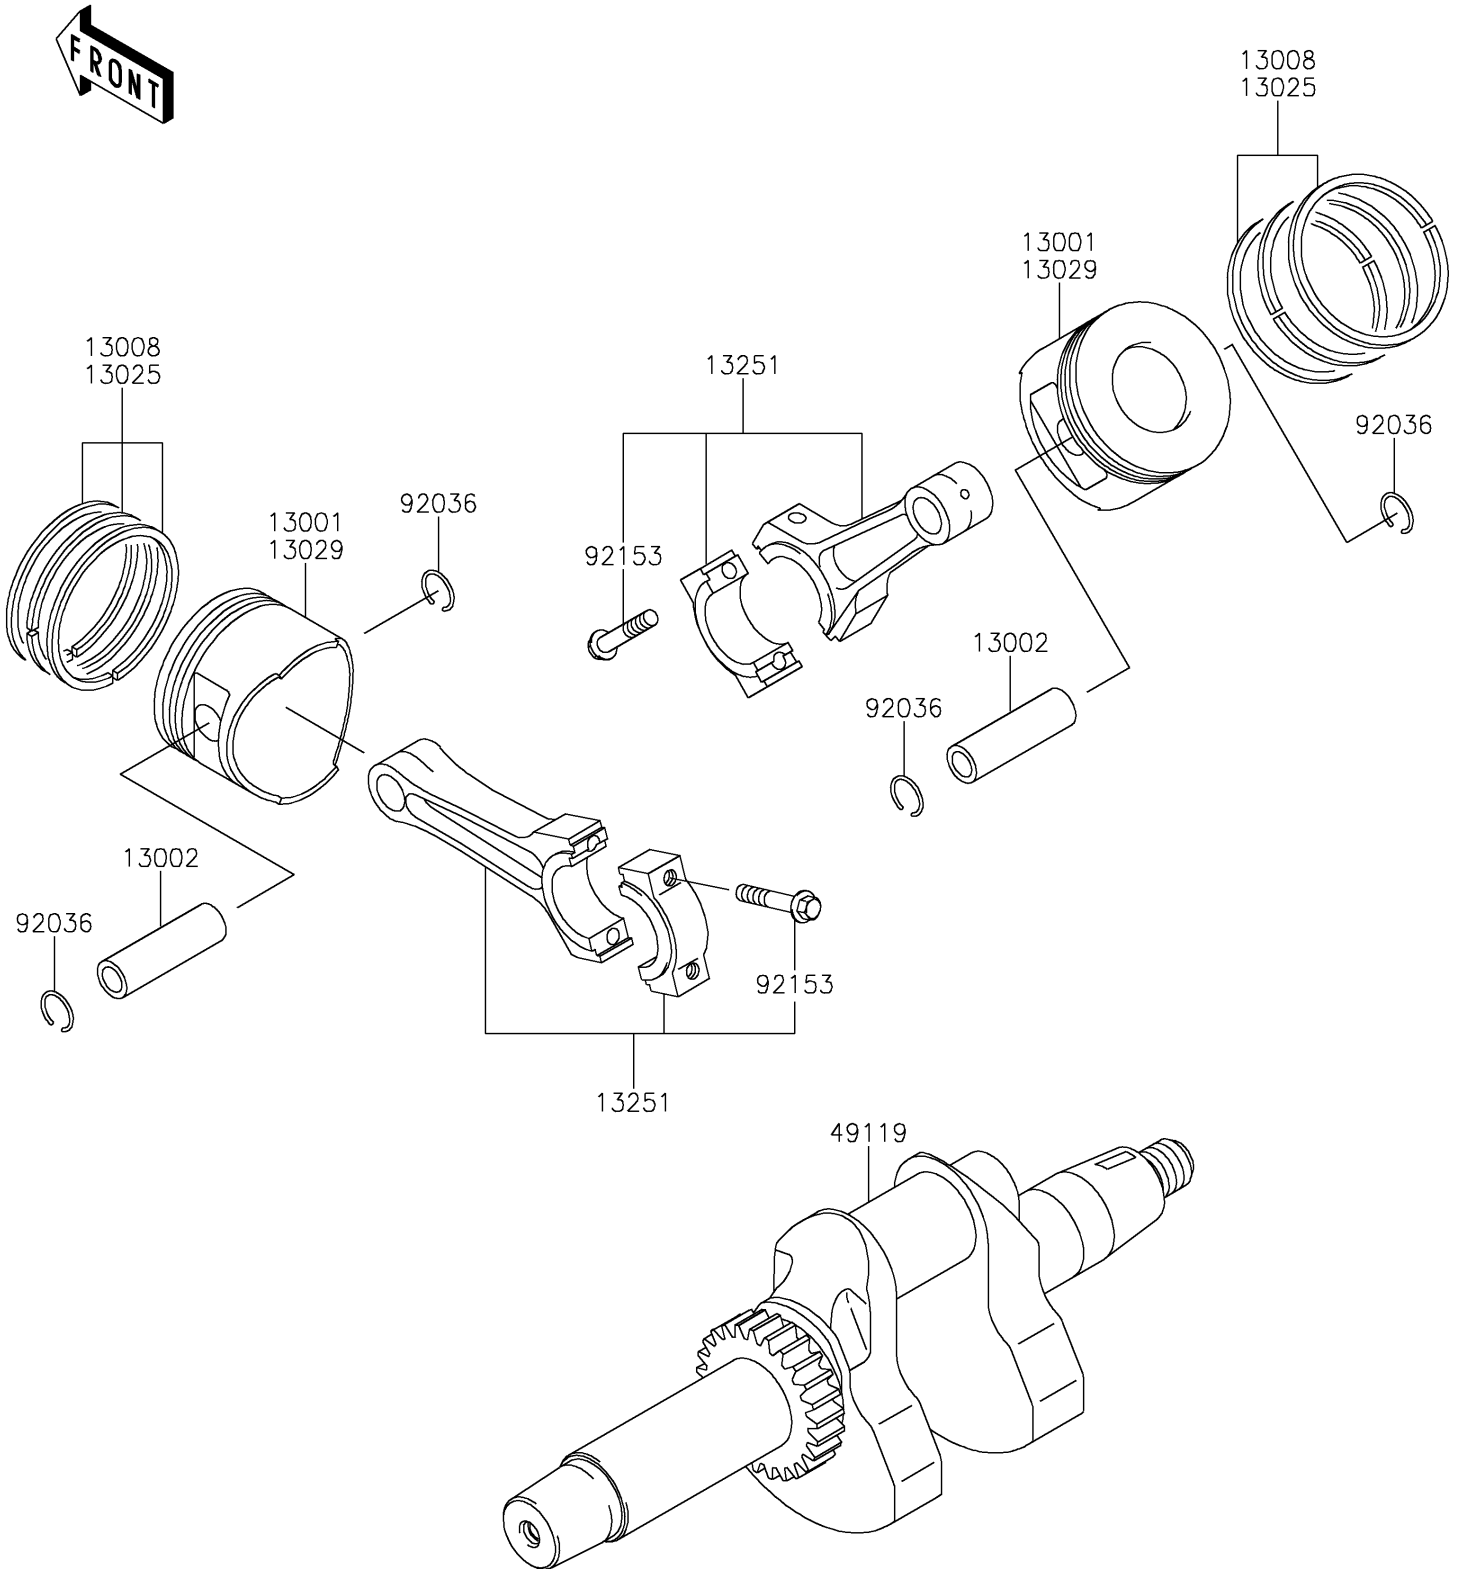

# 2019 MULE™ 4010 TRANS4x4® CAMO PARTS DIAGRAM

Crankshaft/Piston(s)

E1320

## 2019 MULE™ 4010 TRANS4x4® CAMO PARTS LIST

### Crankshaft/Piston(s)

ITEM NAME	PART NUMBER	QUANTITY
PISTON-ENGINE,STD (Ref # 13001)	13001-2210	2
PIN-PISTON (Ref # 13002)	13002-1013	2
RING-SET-PISTON,STD (Ref # 13008)	13008-6025	2
RING-SET-PISTON L,0.50 (Ref # 13025)	13025-6008	AR
PISTON-ENGINE L,0.50 (Ref # 13029)	13029-0033	AR
ROD-ASSY-CONNECTING (Ref # 13251)	13251-0034	2
CRANKSHAFT-ASSY (Ref # 49119)	49119-0015	1
RING-SNAP,PISTON PIN (Ref # 92036)	92036-021	4
BOLT,7X35.2 (Ref # 92153)	92153-2054	4