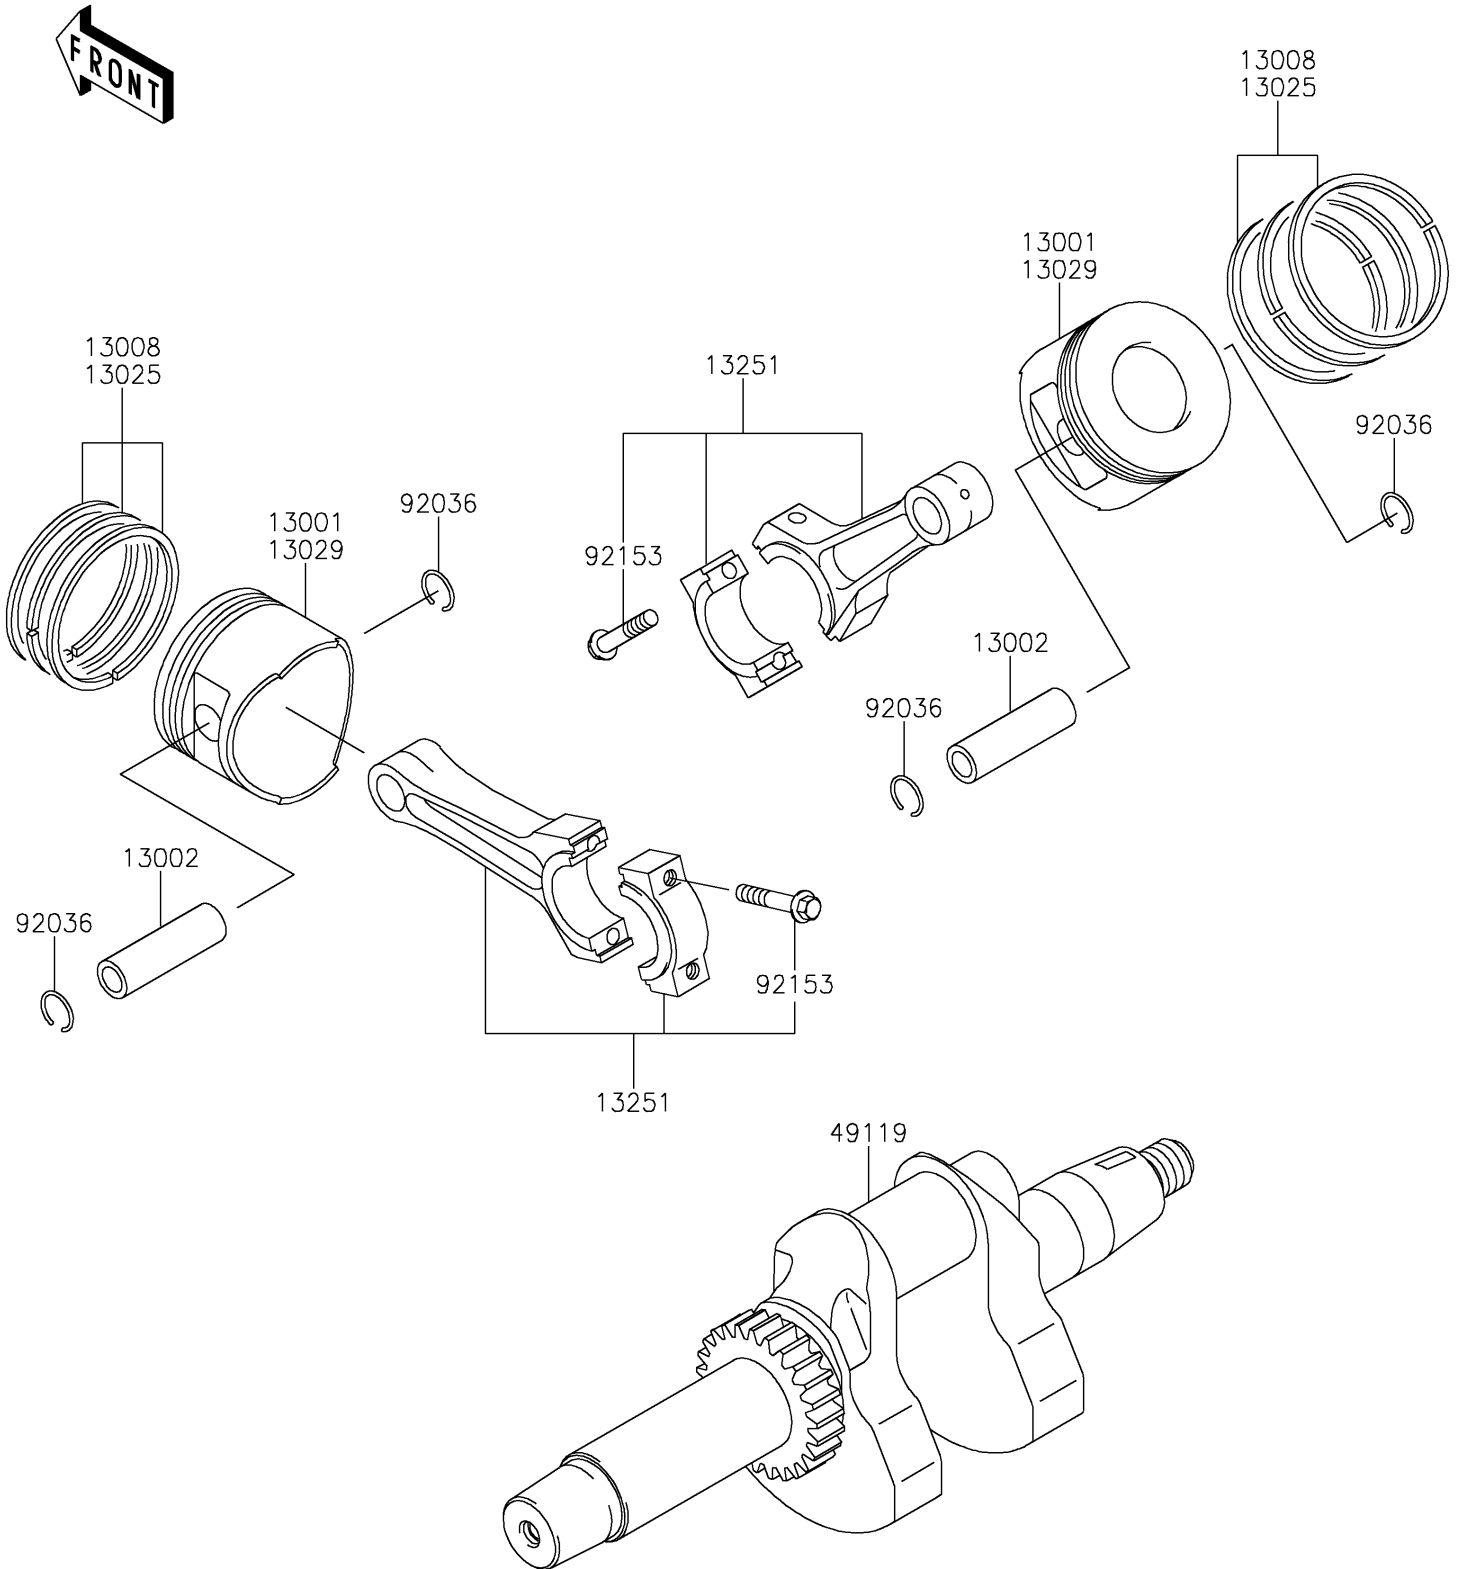

# 2020 MULE™ 4010 TRANS4x4® CAMO PARTS DIAGRAM

Crankshaft/Piston(s)

E1320

## 2020 MULE™ 4010 TRANS4x4® CAMO PARTS LIST

### Crankshaft/Piston(s)

ITEM NAME	PART NUMBER	QUANTITY
PISTON-ENGINE,STD (Ref # 13001)	13001-2210	2
PIN-PISTON (Ref # 13002)	13002-1013	2
RING-SET-PISTON,STD (Ref # 13008)	13008-6025	2
RING-SET-PISTON L,0.50 (Ref # 13025)	13025-6008	AR
PISTON-ENGINE L,0.50 (Ref # 13029)	13029-0033	AR
ROD-ASSY-CONNECTING (Ref # 13251)	13251-0034	2
CRANKSHAFT-ASSY (Ref # 49119)	49119-0015	1
RING-SNAP,PISTON PIN (Ref # 92036)	92036-021	4
BOLT,7X35.2 (Ref # 92153)	92153-2054	4