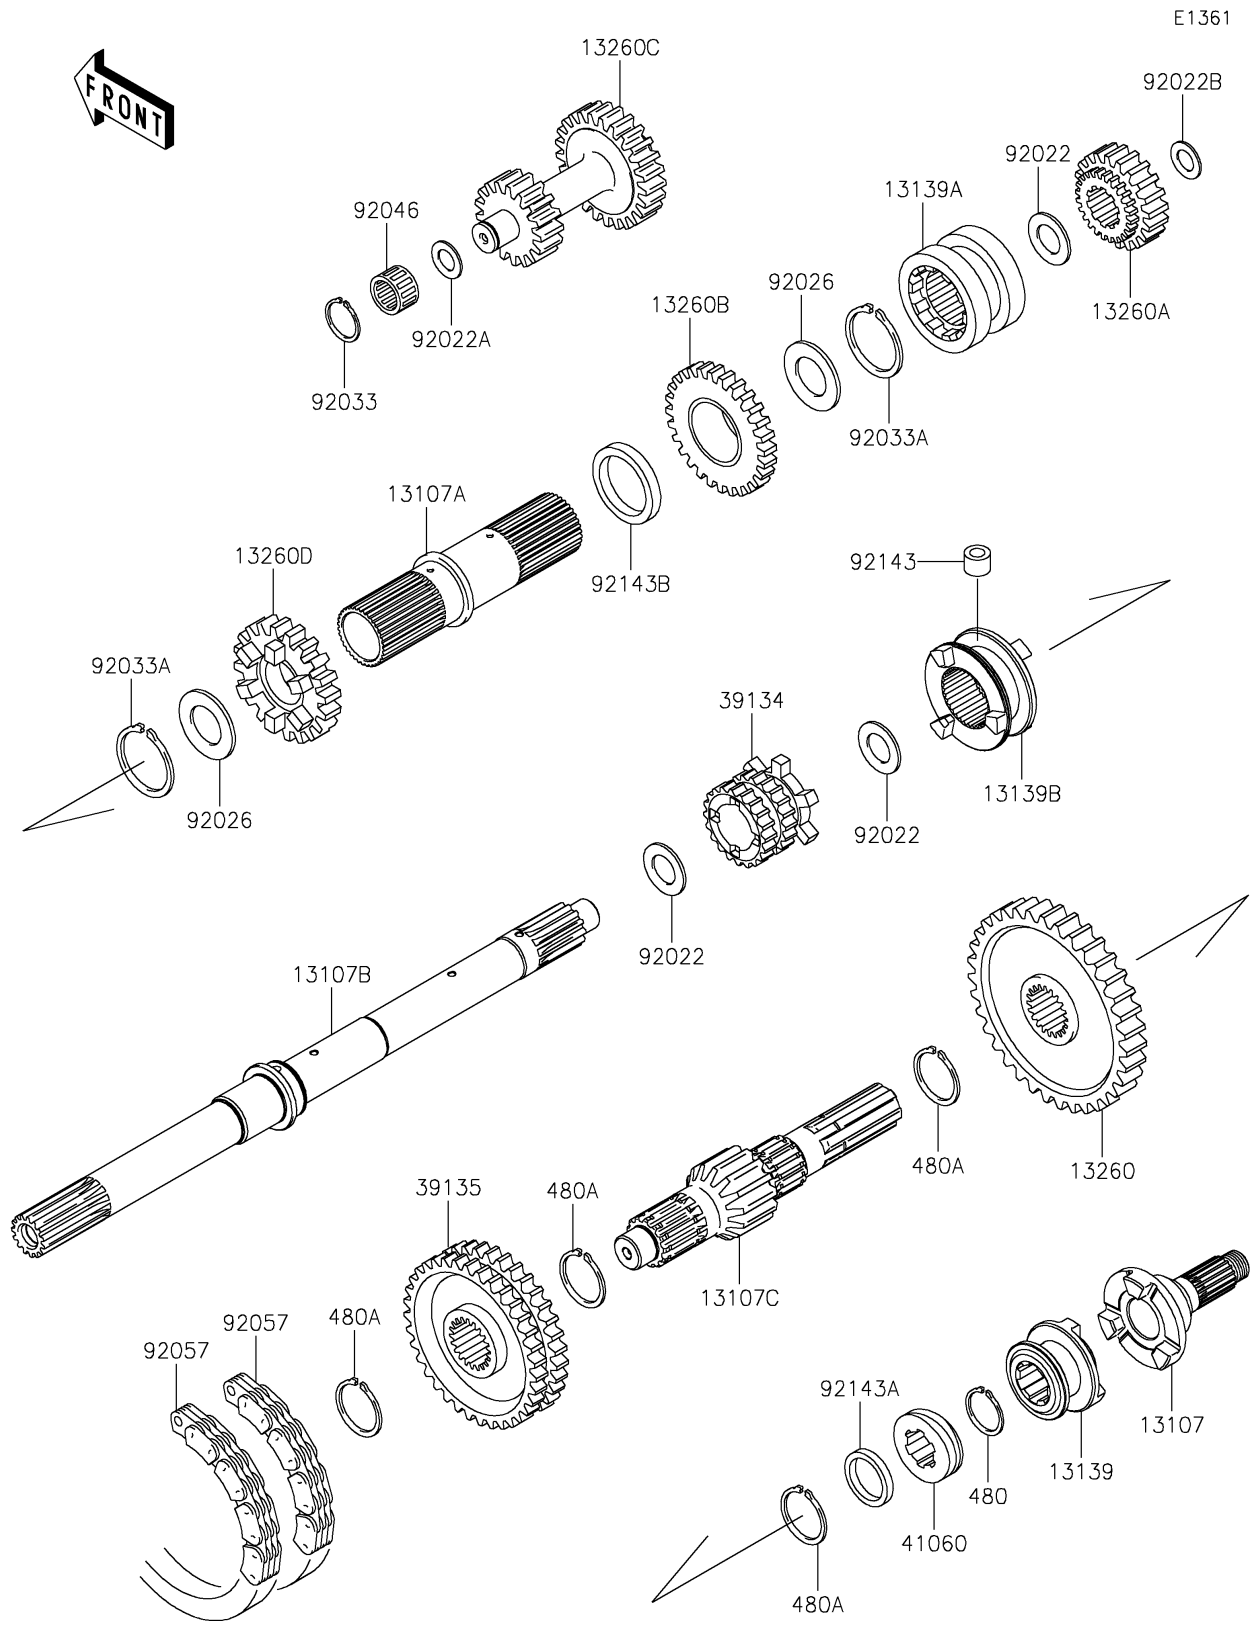

2019 MULE™ 4010 TRANS4x4® CAMO PARTS DIAGRAM

Transmission

2019 MULE™ 4010 TRANS4x4® CAMO PARTS LIST

Transmission

ITEM NAME	PART NUMBER	QUANTITY
SHAFT,2WD/4WD (Ref # 13107)	13107-0106	1
SHAFT,INPUT OUTER (Ref # 13107A)	13107-1309	1
SHAFT,INPUT (Ref # 13107B)	13107-1470	1
SHAFT,OUTPUT,14T (Ref # 13107C)	13107-1517	1
SHIFTER,2WD/4WD (Ref # 13139)	13139-0010	1
SHIFTER,SPEED,HI/LOW (Ref # 13139A)	13139-1069	1
SHIFTER,FR/RR (Ref # 13139B)	13139-1072	1
GEAR,OUTPUT REVERSE,51T (Ref # 13260)	13260-1288	1
GEAR,INPUT REDUCTION,20T (Ref # 13260A)	13260-1289	1
GEAR,INPUT REDUCTION,28T (Ref # 13260B)	13260-1290	1
GEAR,REDUCTION,17T&25T (Ref # 13260C)	13260-1291	1
GEAR,INPUT 28T (Ref # 13260D)	13260-1462	1
SPROCKET-DRIVE,20T (Ref # 39134)	39134-1055	1
SPROCKET-DRIVEN,41T (Ref # 39135)	39135-1055	1
GEAR-METER SCREW (Ref # 41060)	41060-1147	1
WASHER,25.3X33X1 (Ref # 92022)	92022-1109	3
WASHER,17.3X28X1 (Ref # 92022A)	92022-255	1
WASHER,17.3X30X1.4 (Ref # 92022B)	92022-270	1
SPACER,35.3X44X0.5 (Ref # 92026)	92026-1375	2
RING-SNAP (Ref # 92033)	92033-032	1
RING-SNAP (Ref # 92033A)	92033-1269	2
BEARING-NEEDLE,K17X23X13.8 (Ref # 92046)	92046-1184	1
CHAIN,REVERSE,81RH2520,54L (Ref # 92057)	92057-1364	2
COLLAR,8X14X10.5 (Ref # 92143)	92143-1497	1
COLLAR,25X32X4.5 (Ref # 92143A)	92143-1597	1
COLLAR (Ref # 92143B)	92143-1599	1
CIRCLIP-TYPE-C,25MM (Ref # 480)	480J2500	1
CIRCLIP-TYPE-C,30MM (Ref # 480A)	480J3000	4