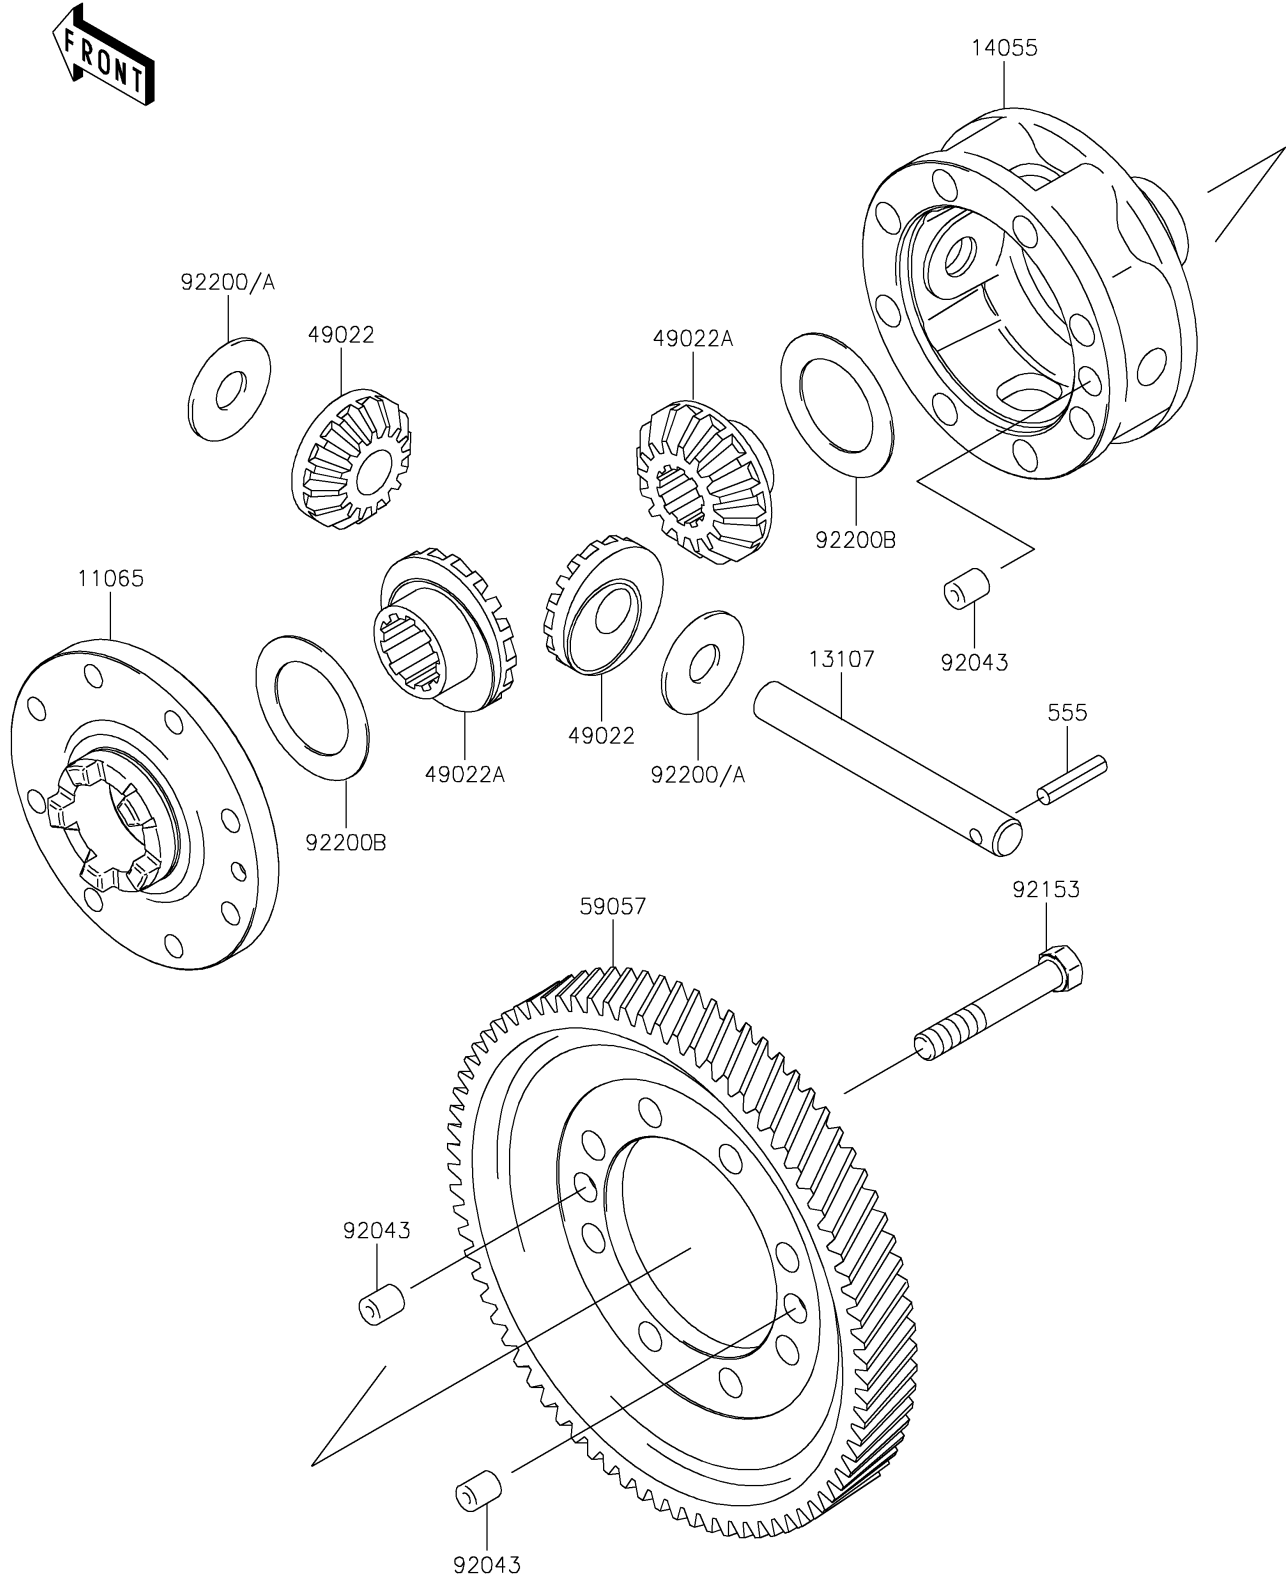

# 2020 MULE™ 4010 TRANS4x4® CAMO PARTS DIAGRAM

Differential

E1451

## 2020 MULE™ 4010 TRANS4x4® CAMO PARTS LIST

### Differential

ITEM NAME	PART NUMBER	QUANTITY
CAP,GEAR CASE (Ref # 11065)	11065-0033	1
SHAFT (Ref # 13107)	13107-0009	1
CASE-GEAR,DIFFERENTIAL (Ref # 14055)	14055-0003	1
GEAR-BEVEL,10T (Ref # 49022)	49022-1105	2
GEAR-BEVEL,16T (Ref # 49022A)	49022-1117	2
GEAR-HELICAL,DIFFERENTIAL (Ref # 59057)	59057-0002	1
PIN,10X12 (Ref # 92043)	92043-0029	3
BOLT,10X63 (Ref # 92153)	92153-0331	8
WASHER,14.5X38X1.2 (Ref # 92200)	92200-0021	2
WASHER,14.5X38X1.0 (Ref # 92200A)	92200-1044	AR
WASHER,35.5X54X1.0 (Ref # 92200B)	92200-1045	2
PIN-SPRING (Ref # 555)	555A0525	1