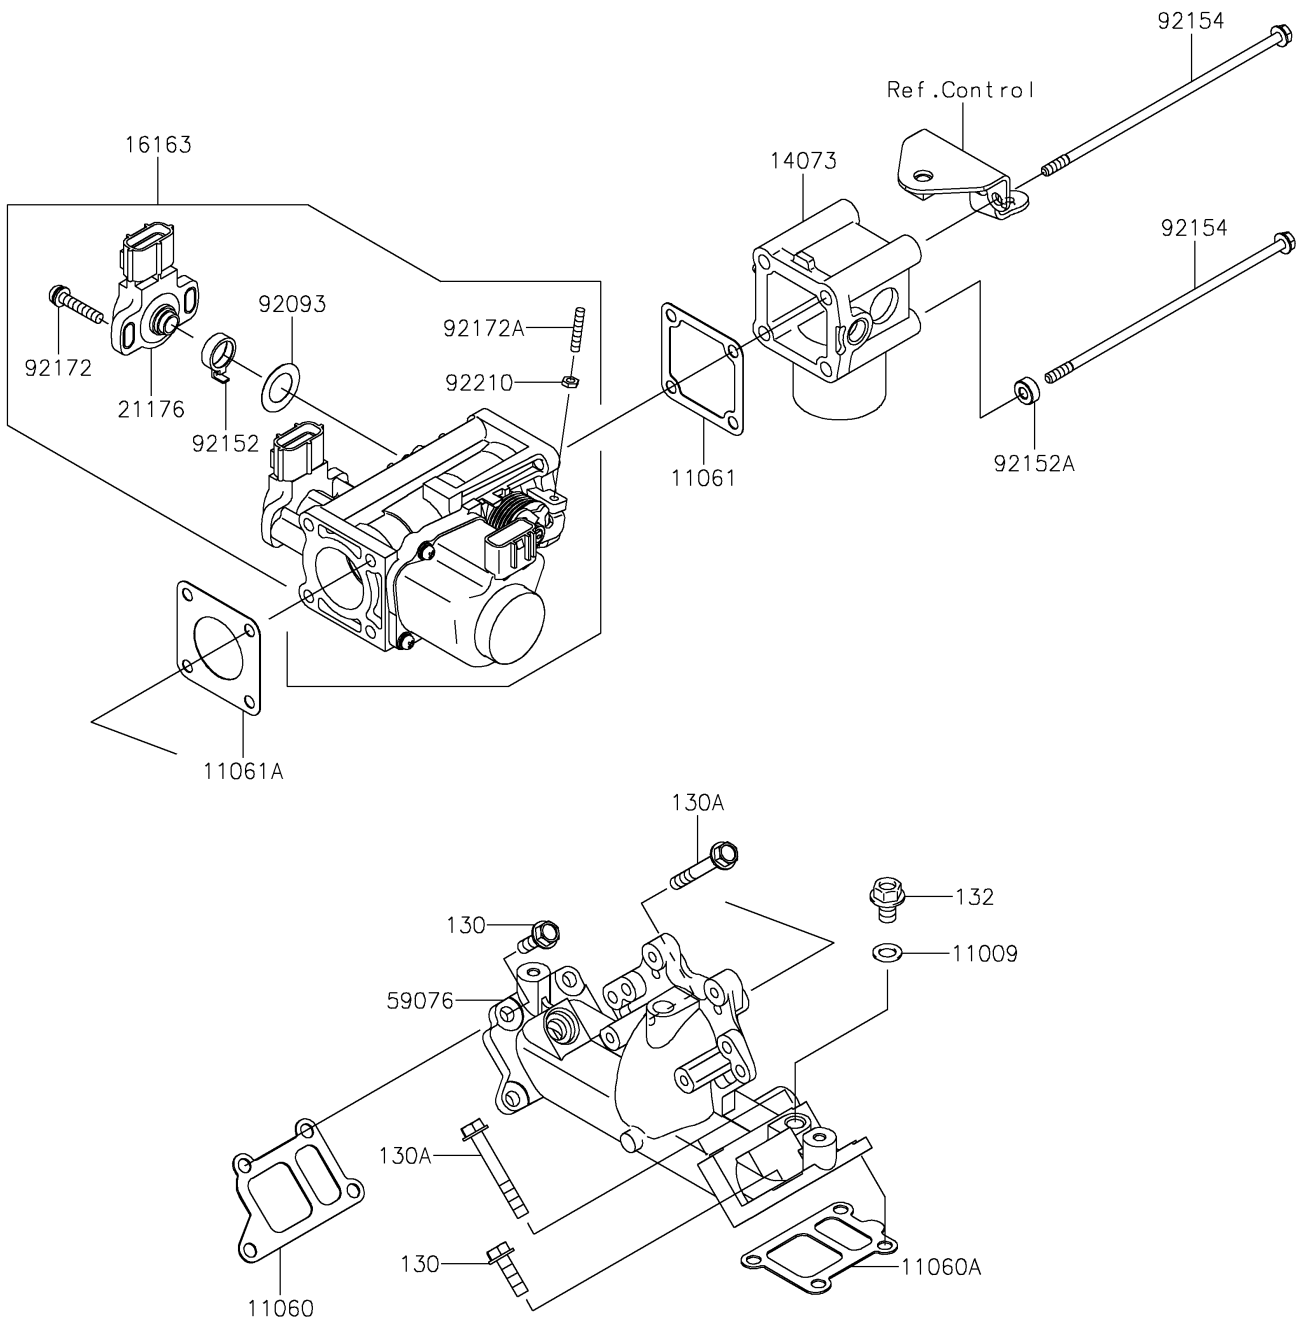

2019 MULE™ 4010 TRANS4x4[®] CAMO PARTS DIAGRAM

Throttle

E1510

2019 MULE™ 4010 TRANS4x4® CAMO PARTS LIST

Throttle

ITEM NAME	PART NUMBER	QUANTITY
GASKET,8.2X14X1.0 (Ref # 11009)	11009-1344	1
GASKET,INTAKE MANIFOLD (Ref # 11060)	11060-2087	1
GASKET,INTAKE MANIFOLD (Ref # 11060A)	11060-2088	1
GASKET (Ref # 11061)	11061-0861	1
GASKET (Ref # 11061A)	11061-2179	1
DUCT (Ref # 14073)	14073-0780	1
THROTTLE-ASSY (Ref # 16163)	16163-0949	1
SENSOR (Ref # 21176)	21176-2112	1
MANIFOLD-INTAKE (Ref # 59076)	59076-0718	1
SEAL (Ref # 92093)	92093-2133	1
COLLAR (Ref # 92152)	92152-2093	1
COLLAR,LWR SIDE (Ref # 92152A)	92152-2333	2
BOLT,FLANGED,6X195 (Ref # 92154)	92154-2653	4
SCREW (Ref # 92172)	92172-0254	2
SCREW (Ref # 92172A)	92172-2106	1
NUT (Ref # 92210)	92210-2120	1
BOLT-FLANGED,6X20 (Ref # 130)	130BA0620	5
BOLT-FLANGED,6X45 (Ref # 130A)	130CA0645	3
BOLT-FLANGED-SMALL,8X12 (Ref # 132)	132BB0812	1