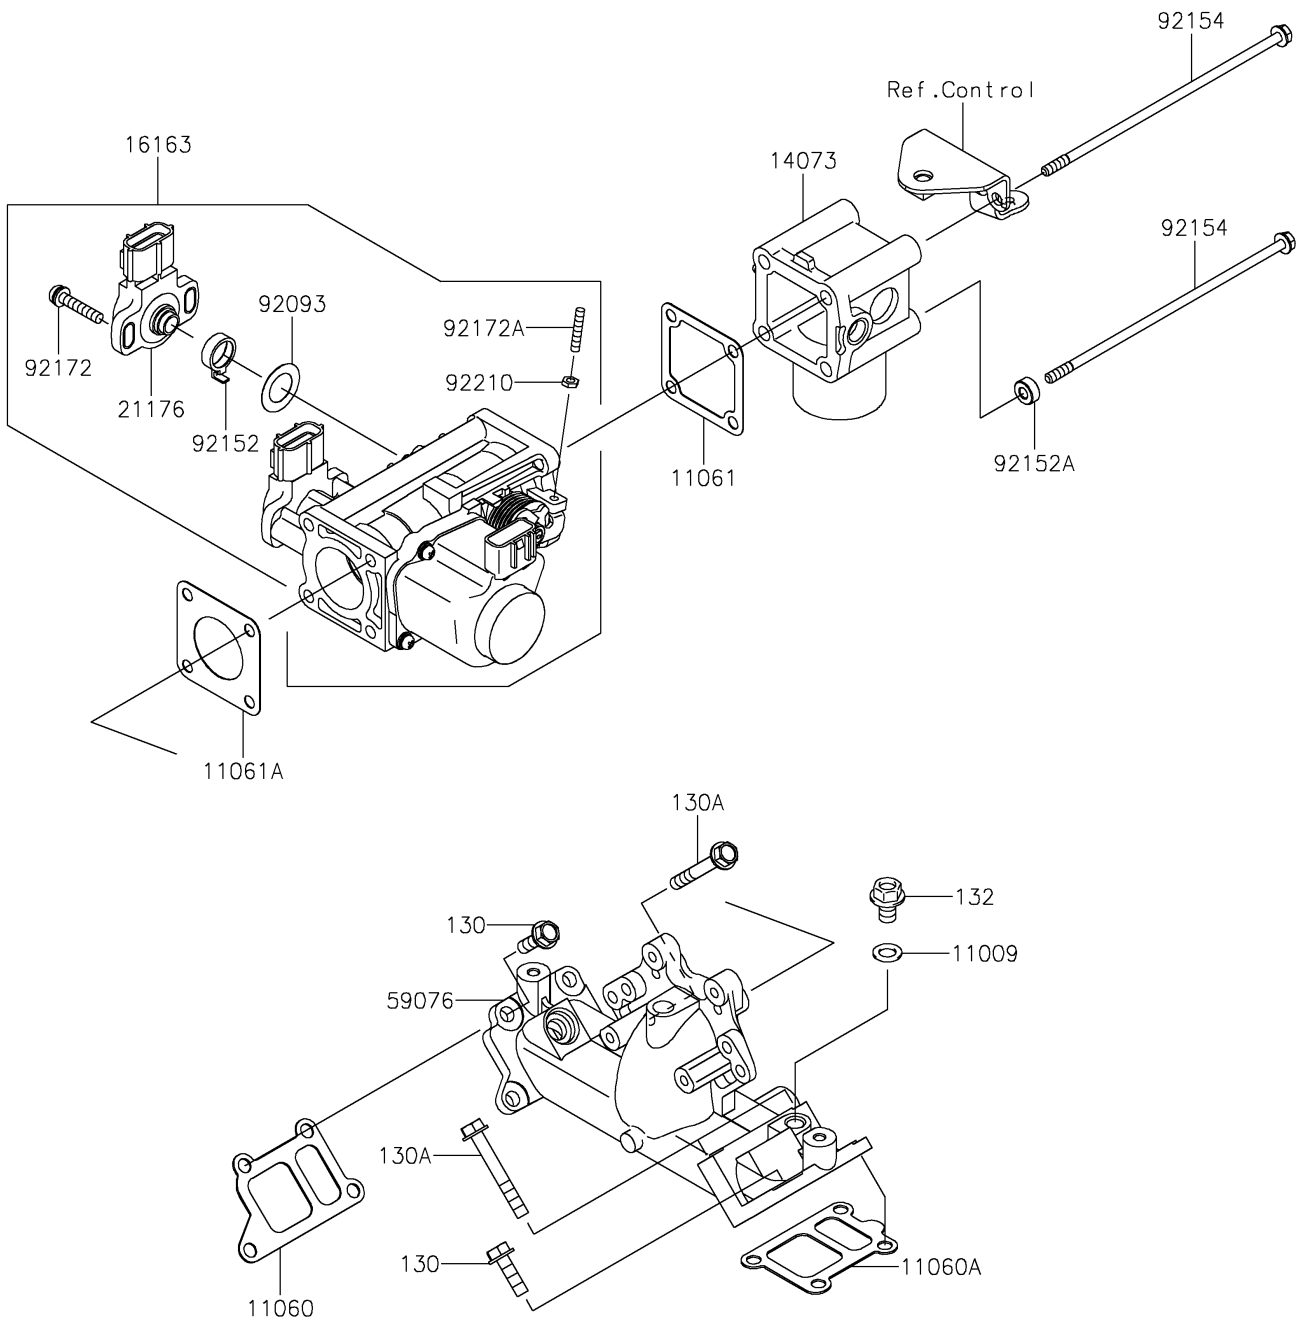

# 2020 MULE™ 4010 TRANS4x4® CAMO PARTS DIAGRAM

Throttle

E1510

## 2020 MULE™ 4010 TRANS4x4® CAMO PARTS LIST

### Throttle

ITEM NAME	PART NUMBER	QUANTITY
GASKET,8.2X14X1.0 (Ref # 11009)	11009-1344	1
GASKET,INTAKE MANIFOLD (Ref # 11060)	11060-2087	1
GASKET,INTAKE MANIFOLD (Ref # 11060A)	11060-2088	1
GASKET (Ref # 11061)	11061-0861	1
GASKET (Ref # 11061A)	11061-2179	1
DUCT (Ref # 14073)	14073-0780	1
THROTTLE-ASSY (Ref # 16163)	16163-0949	1
SENSOR (Ref # 21176)	21176-2112	1
MANIFOLD-INTAKE (Ref # 59076)	59076-0718	1
SEAL (Ref # 92093)	92093-2133	1
COLLAR (Ref # 92152)	92152-2093	1
COLLAR,LWR SIDE (Ref # 92152A)	92152-2333	2
BOLT,FLANGED,6X195 (Ref # 92154)	92154-2653	4
SCREW (Ref # 92172)	92172-0254	2
SCREW (Ref # 92172A)	92172-2106	1
NUT (Ref # 92210)	92210-2120	1
BOLT-FLANGED,6X20 (Ref # 130)	130BA0620	5
BOLT-FLANGED,6X45 (Ref # 130A)	130CA0645	3
BOLT-FLANGED-SMALL,8X12 (Ref # 132)	132BB0812	1