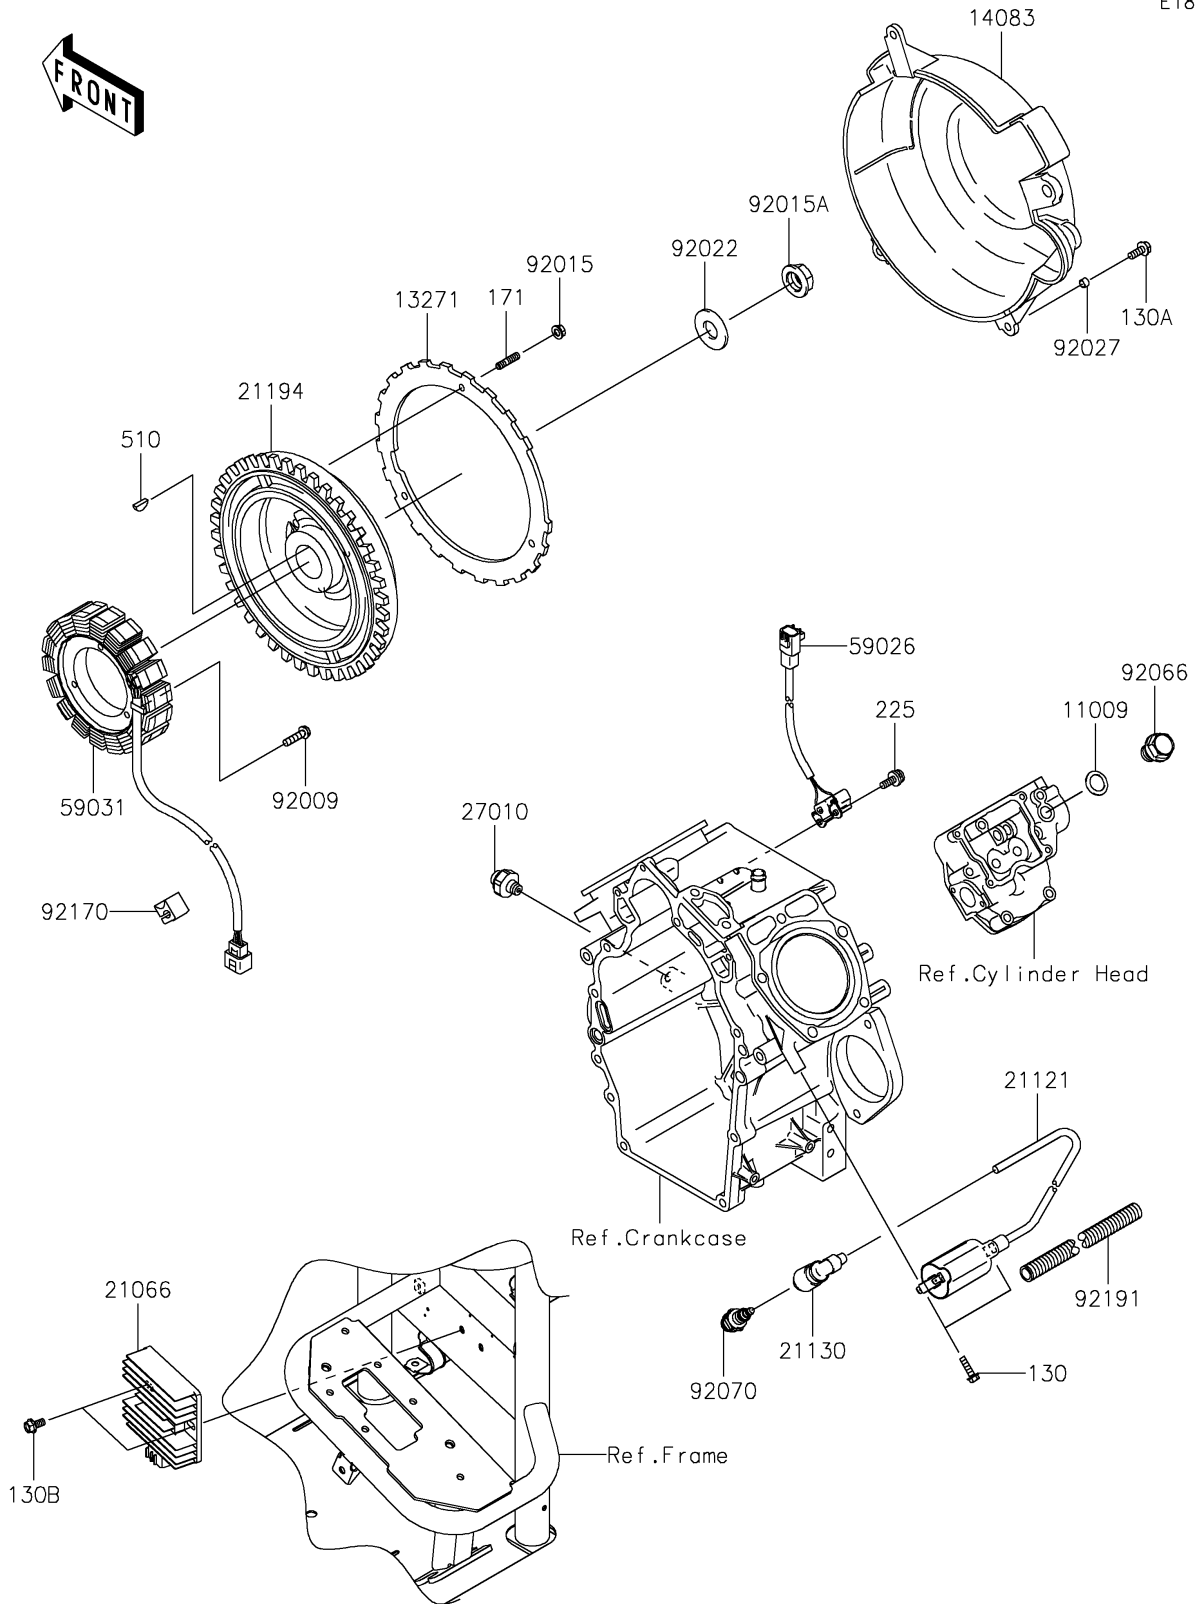

2020 MULE™ 4010 TRANS4x4® CAMO PARTS DIAGRAM

Generator/Ignition Coil

E1811

2020 MULE™ 4010 TRANS4x4® CAMO PARTS LIST

Generator/Ignition Coil

ITEM NAME	PART NUMBER	QUANTITY
GASKET,16X24X1 (Ref # 11009)	11009-2566	1
PLATE (Ref # 13271)	13271-2269	1
COVER-FLYWHEEL (Ref # 14083)	14083-2052	1
REGULATOR-VOLTAGE (Ref # 21066)	21066-0717	1
COIL-IGNITION (Ref # 21121)	21121-2092	2
CAP-SPARK PLUG (Ref # 21130)	21130-2060	2
FLYWHEEL-COMP (Ref # 21194)	21194-2352	1
SWITCH,OIL PRESSURE (Ref # 27010)	27010-1313	1
COIL-PULSING (Ref # 59026)	59026-0559	1
COIL-CHARGING (Ref # 59031)	59031-2136	1
SCREW,6X25 (Ref # 92009)	92009-2273	3
NUT,FLANGED,6MM (Ref # 92015)	92015-1367	3
NUT (Ref # 92015A)	92015-2167	1
WASHER (Ref # 92022)	92022-2229	1
COLLAR,6.2X7.8X5 (Ref # 92027)	92027-2096	3
PLUG,DRAIN (Ref # 92066)	92066-2099	1
PLUG-SPARK,BPR2ES(NGK),SOLID (Ref # 92070)	92070-2110	2
CLAMP (Ref # 92170)	92170-2056	1
TUBE (Ref # 92191)	92191-2124	1
BOLT-FLANGED,5X18 (Ref # 130)	130BA0518	4
BOLT-FLANGED,6X16 (Ref # 130A)	130BA0616	3
BOLT-FLANGED,6X14 (Ref # 130B)	130BB0614	2
BOLT-STUD,6X18 (Ref # 171)	171BA0618	3
SCREW-PAN-WSP-CROS,4X14 (Ref # 225)	225AA0414	2
KEY-WOODRUFF (Ref # 510)	510A5100	1