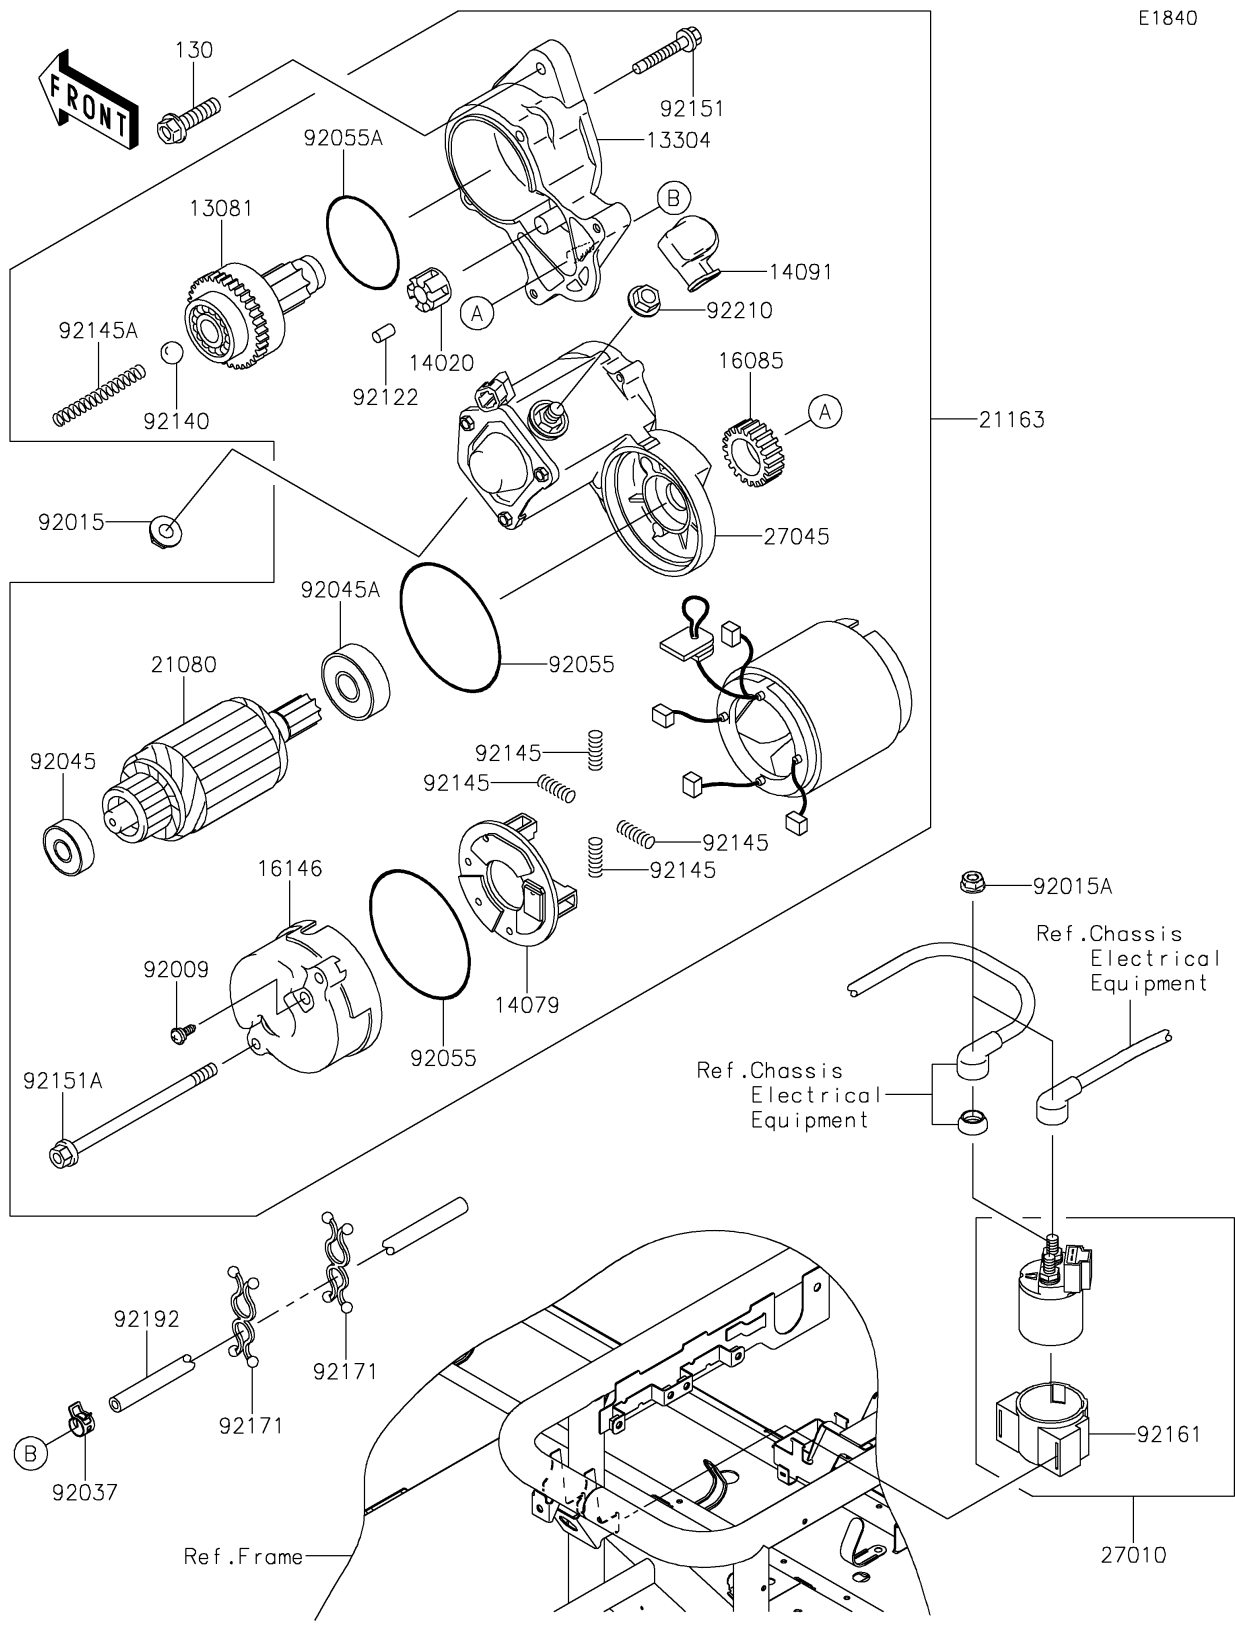

2020 MULE™ 4010 TRANS4x4® CAMO PARTS DIAGRAM

Starter Motor

E1840

2020 MULE™ 4010 TRANS4x4® CAMO PARTS LIST

Starter Motor

ITEM NAME	PART NUMBER	QUANTITY
CLUTCH-ASSY (Ref # 13081)	13081-2231	1
HOUSING-ASSY (Ref # 13304)	13304-2253	1
RETAINER (Ref # 14020)	14020-2112	1
HOLDER-ASSY (Ref # 14079)	14079-2064	1
COVER (Ref # 14091)	14091-2080	1
GEAR (Ref # 16085)	16085-2055	1
COVER-ASSY (Ref # 16146)	16146-2243	1
ARMATURE (Ref # 21080)	21080-2070	1
STARTER-ELECTRIC (Ref # 21163)	21163-2134	1
SWITCH,MAGNETIC (Ref # 27010)	27010-0766	1
SWITCH-ASSY (Ref # 27045)	27045-2020	1
SCREW (Ref # 92009)	92009-2455	2
NUT,8MM (Ref # 92015)	92015-1143	1
NUT,FLANGED,6MM (Ref # 92015A)	92015-1367	2
CLAMP (Ref # 92037)	92037-2113	1
BEARING-BALL,60102RKMDSH2C3 (Ref # 92045)	92045-2257	1
BEARING-BALL (Ref # 92045A)	92045-2258	1
RING-O (Ref # 92055)	92055-2199	2
RING-O (Ref # 92055A)	92055-2200	1
ROLLER (Ref # 92122)	92122-2057	5
BALL (Ref # 92140)	92140-2061	1
SPRING (Ref # 92145)	92145-2096	4
SPRING (Ref # 92145A)	92145-2097	1
BOLT (Ref # 92151)	92151-2167	2
BOLT (Ref # 92151A)	92151-2168	2
DAMPER,MAGNETIC SWITCH (Ref # 92161)	92161-1722	1
CLAMP (Ref # 92171)	92171-0476	2
TUBE,4.7X9.5X1000 (Ref # 92192)	92192-0937	1
NUT (Ref # 92210)	92210-2084	1

2020 MULE™ 4010 TRANS4x4® CAMO PARTS LIST

Starter Motor

ITEM NAME	PART NUMBER	QUANTITY
BOLT-FLANGED,8X30 (Ref # 130)	130CA0830	2