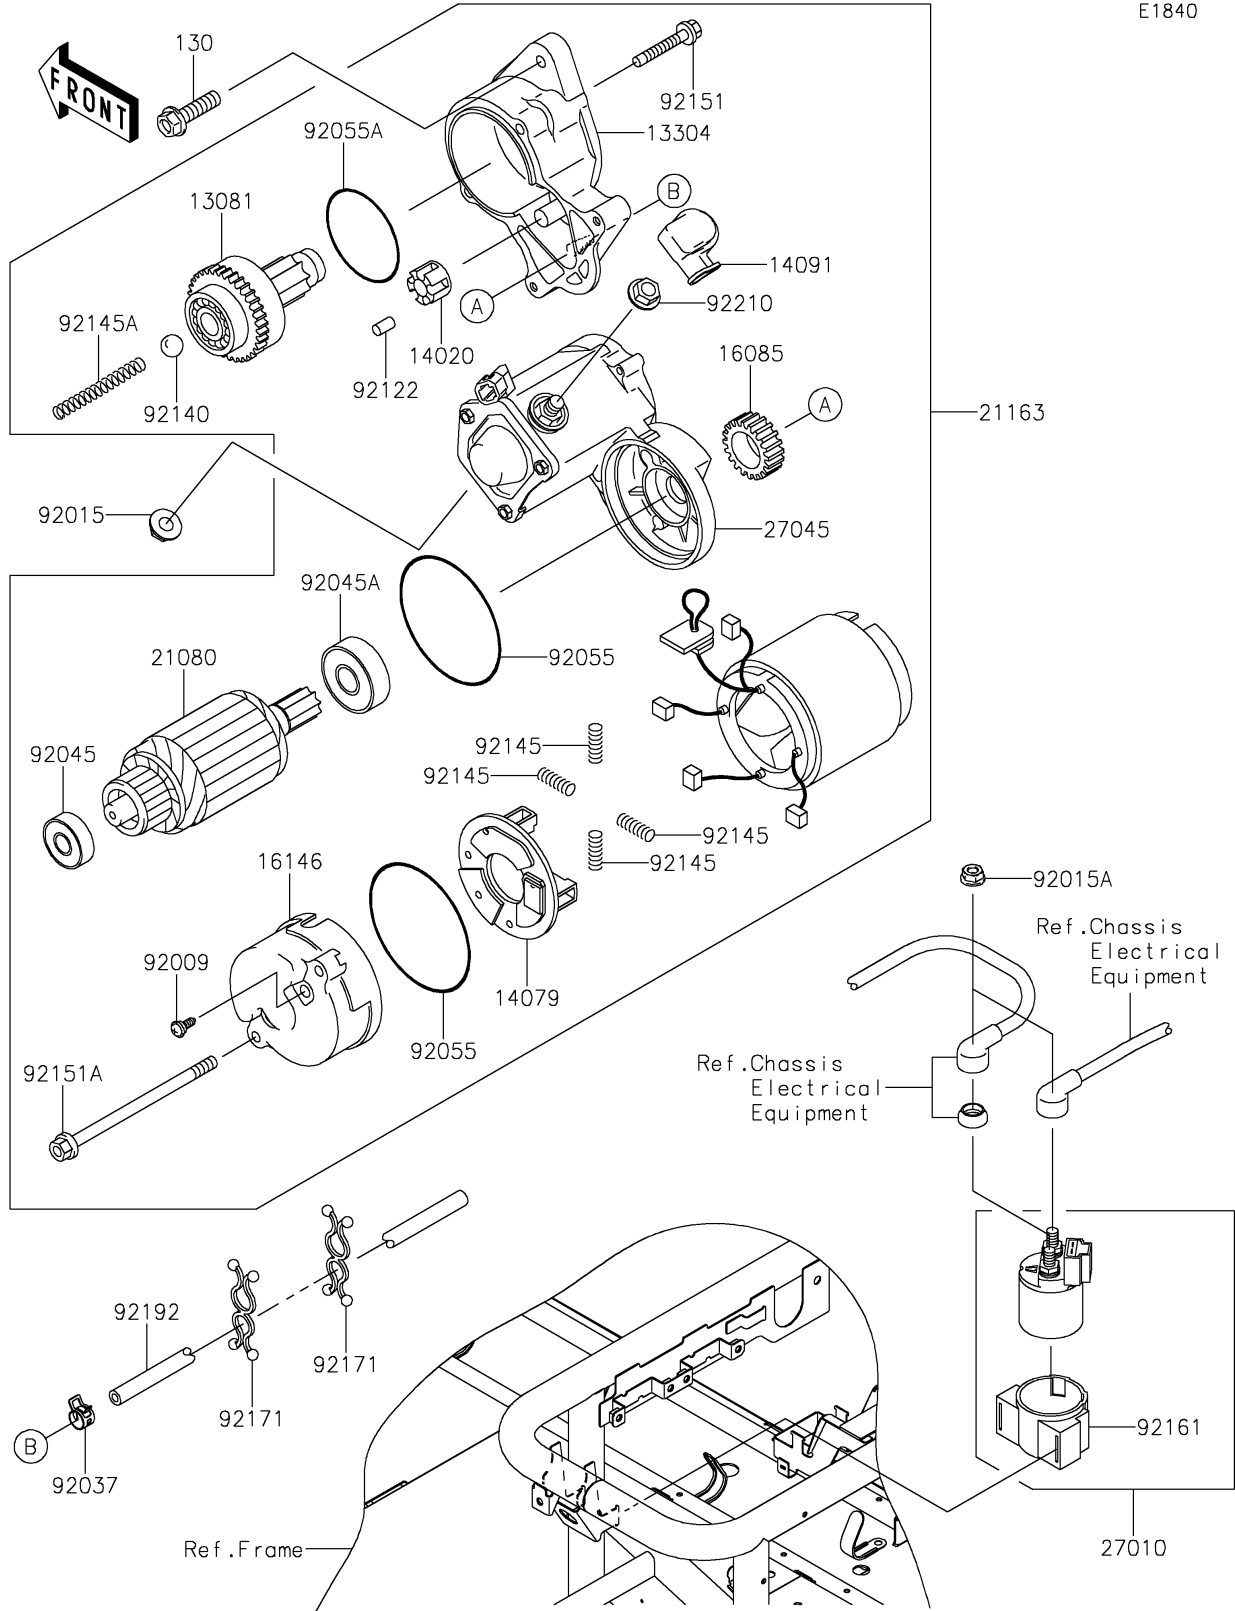

# 2020 MULE™ 4010 TRANS4x4® CAMO PARTS DIAGRAM

## Starter Motor

E1840

### Starter Motor

ITEM NAME	PART NUMBER	QUANTITY
CLUTCH-ASSY (Ref # 13081)	13081-2231	1
HOUSING-ASSY (Ref # 13304)	13304-2253	1
RETAINER (Ref # 14020)	14020-2112	1
HOLDER-ASSY (Ref # 14079)	14079-2064	1
COVER (Ref # 14091)	14091-2080	1
GEAR (Ref # 16085)	16085-2055	1
COVER-ASSY (Ref # 16146)	16146-2243	1
ARMATURE (Ref # 21080)	21080-2070	1
STARTER-ELECTRIC (Ref # 21163)	21163-2134	1
SWITCH,MAGNETIC (Ref # 27010)	27010-0766	1
SWITCH-ASSY (Ref # 27045)	27045-2020	1
SCREW (Ref # 92009)	92009-2455	2
NUT,8MM (Ref # 92015)	92015-1143	1
NUT,FLANGED,6MM (Ref # 92015A)	92015-1367	2
CLAMP (Ref # 92037)	92037-2113	1
BEARING-BALL,60102RKMDSH2C3 (Ref # 92045)	92045-2257	1
BEARING-BALL (Ref # 92045A)	92045-2258	1
RING-O (Ref # 92055)	92055-2199	2
RING-O (Ref # 92055A)	92055-2200	1
ROLLER (Ref # 92122)	92122-2057	5
BALL (Ref # 92140)	92140-2061	1
SPRING (Ref # 92145)	92145-2096	4
SPRING (Ref # 92145A)	92145-2097	1
BOLT (Ref # 92151)	92151-2167	2
BOLT (Ref # 92151A)	92151-2168	2
DAMPER,MAGNETIC SWITCH (Ref # 92161)	92161-1722	1
CLAMP (Ref # 92171)	92171-0476	2
TUBE,4.7X9.5X1000 (Ref # 92192)	92192-0937	1
NUT (Ref # 92210)	92210-2084	1

## 2020 MULE™ 4010 TRANS4x4® CAMO PARTS LIST

Starter Motor

ITEM NAME	PART NUMBER	QUANTITY
BOLT-FLANGED,8X30 (Ref # 130)	130CA0830	2