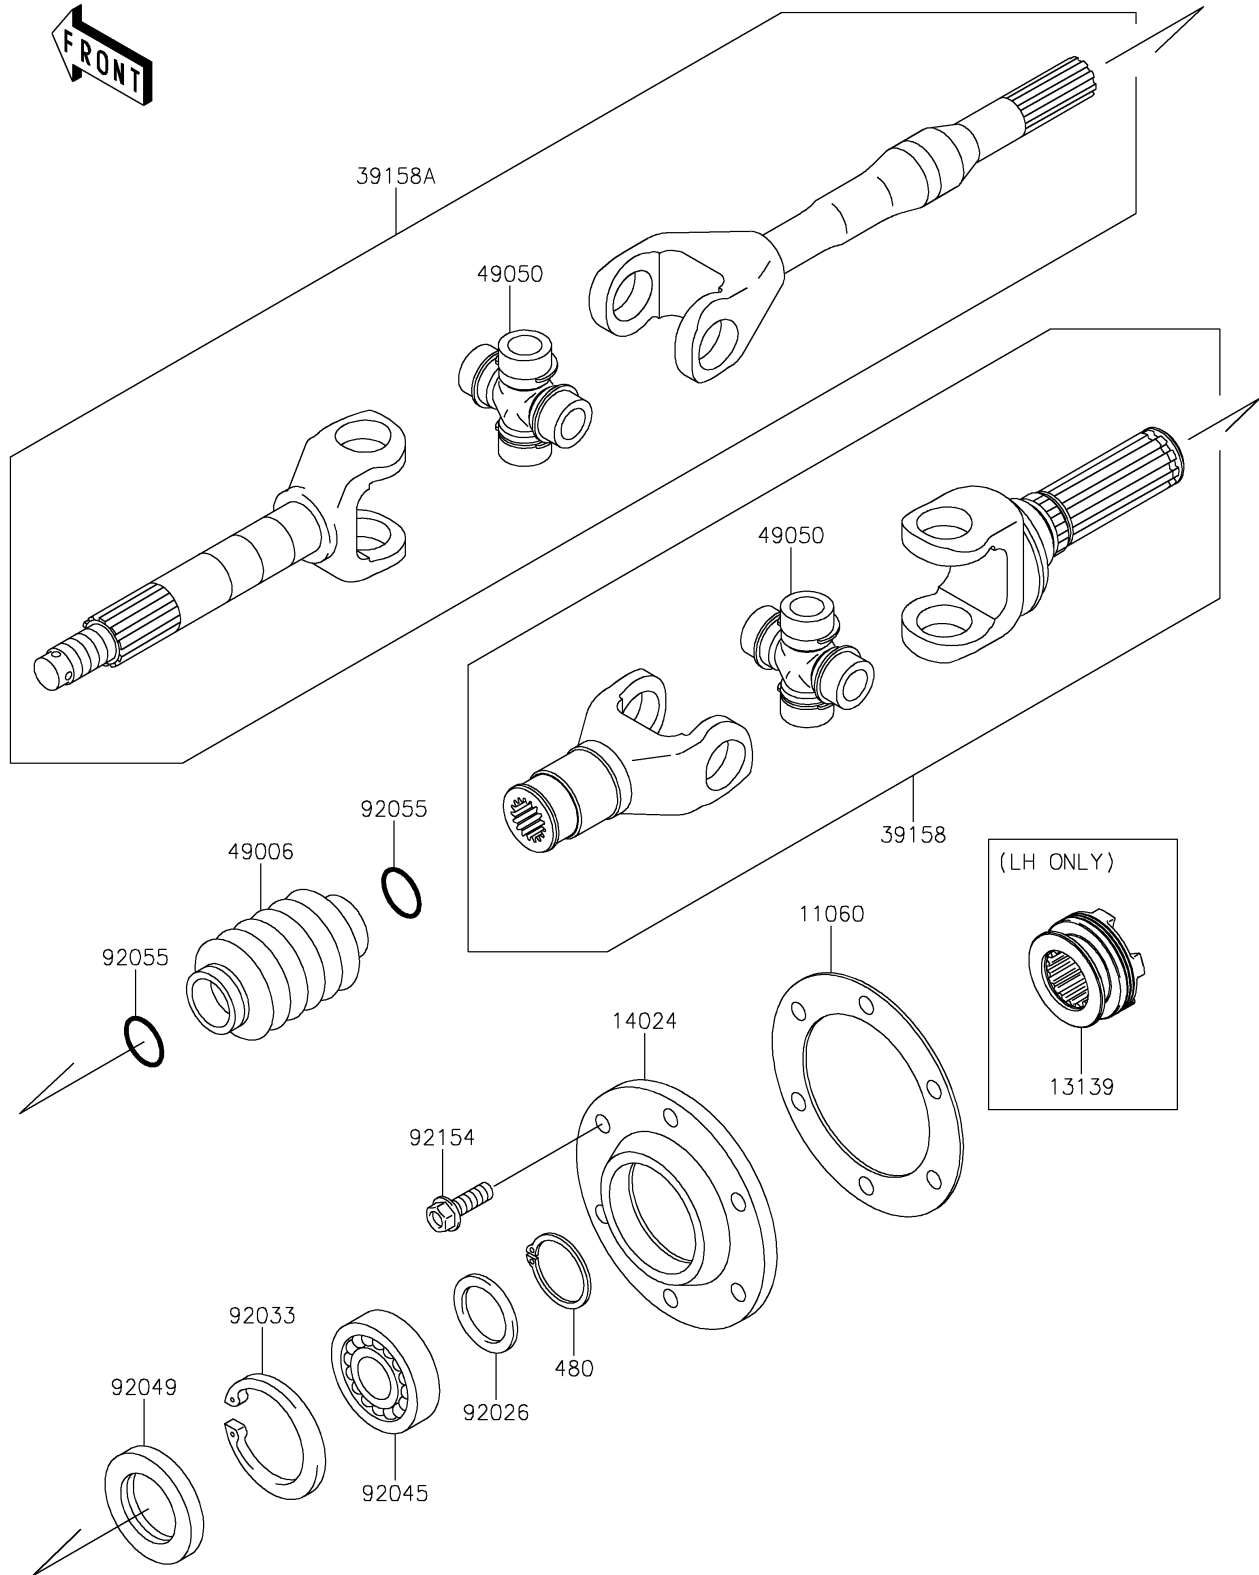

# 2020 MULE™ 4010 TRANS4x4® CAMO PARTS DIAGRAM

Drive Shaft-Rear

E3137

## 2020 MULE™ 4010 TRANS4x4® CAMO PARTS LIST

### Drive Shaft-Rear

ITEM NAME	PART NUMBER	QUANTITY
GASKET,DRIVESHAFT COVER (Ref # 11060)	11060-1251	2
SHIFTER (Ref # 13139)	13139-0009	1
COVER,DRIVESHAFT (Ref # 14024)	14024-1560	2
SHAFT-ASSY-DRIVE,INSIDE (Ref # 39158)	39158-1119	2
SHAFT-ASSY-DRIVE (Ref # 39158A)	39158-1120	2
BOOT,DRIVE SHAFT (Ref # 49006)	49006-1257	2
SPIDER (Ref # 49050)	49050-0034	4
SPACER,28.1X38X2.6 (Ref # 92026)	92026-1489	2
RING-SNAP,55MM (Ref # 92033)	92033-1274	2
BEARING-BALL,6006 (Ref # 92045)	92045-1208	2
SEAL-OIL,TC35X55X8 (Ref # 92049)	92049-1298	2
RING-O,19.5X3.0 (Ref # 92055)	92055-1451	4
BOLT-FLANGED,8X25 (Ref # 92154)	92154-4079	12
CIRCLIP-TYPE-C,28MM (Ref # 480)	480J2800	2