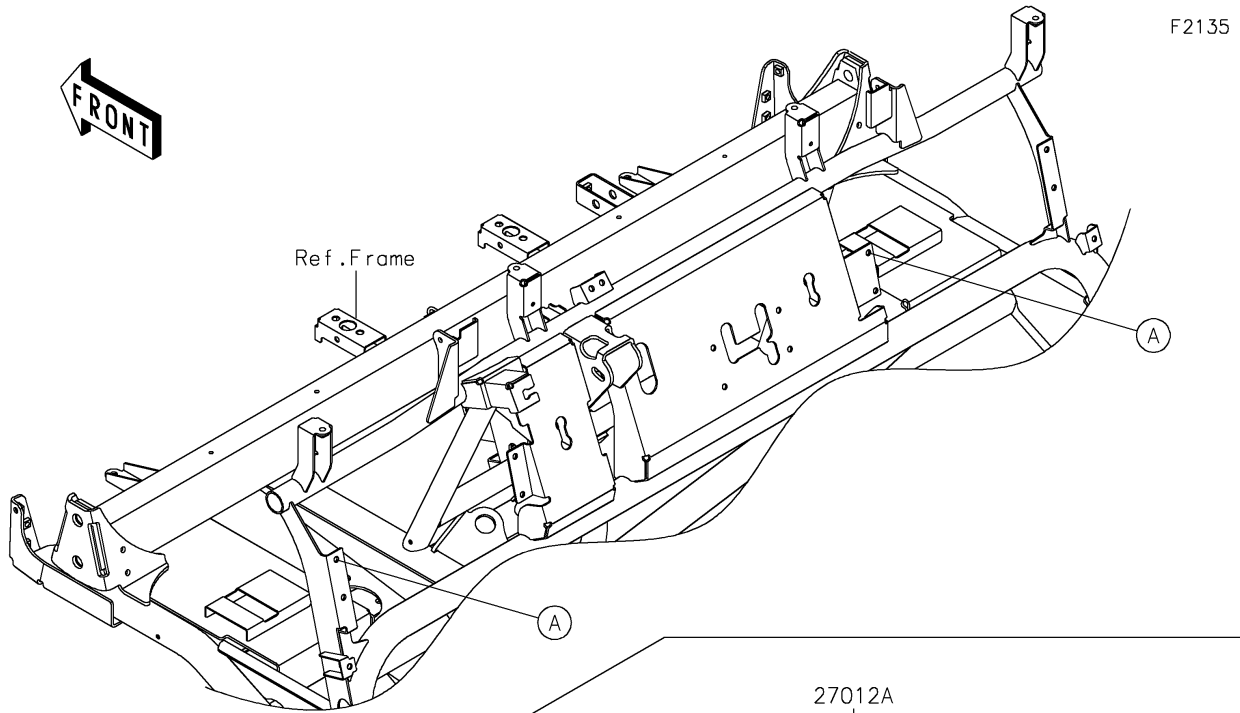

# 2020 MULE™ 4010 TRANS4x4® CAMO PARTS DIAGRAM

Front Box

## 2020 MULE™ 4010 TRANS4x4® CAMO PARTS LIST

### Front Box

ITEM NAME	PART NUMBER	QUANTITY
COVER,STORAGE GRIP,F.BLACK (Ref # 14091)	14091-1659-6Z	2
COVER,CONTROL PANEL,F.BLACK (Ref # 14091A)	14091-1660-6Z	2
HOOK (Ref # 27012)	27012-1607	2
HOOK (Ref # 27012A)	27012-1612	2
CASE-STORAGE,F.BLACK (Ref # 39012)	39012-1061-6Z	2
TRIM-SEAL,L=774 (Ref # 39145)	39145-1130	2
SCREW,TAPPING,4X12 (Ref # 92009)	92009-1444	4
SCREW,6X16 (Ref # 92009A)	92009-1621	8
RIVET (Ref # 92039)	92039-1041	4
PIN,6X14.5 (Ref # 92043)	92043-125	4
PLUG (Ref # 92066)	92066-1485	2
COLLAR (Ref # 92143)	92143-1087	8
SCREW-PAN-WP-CROS,4X12 (Ref # 224)	224AB0412	4
NUT-HEX,4MM (Ref # 311)	311AA0400	4
PIN-SNAP,1.2X21.2 (Ref # 554)	554DA0600	4