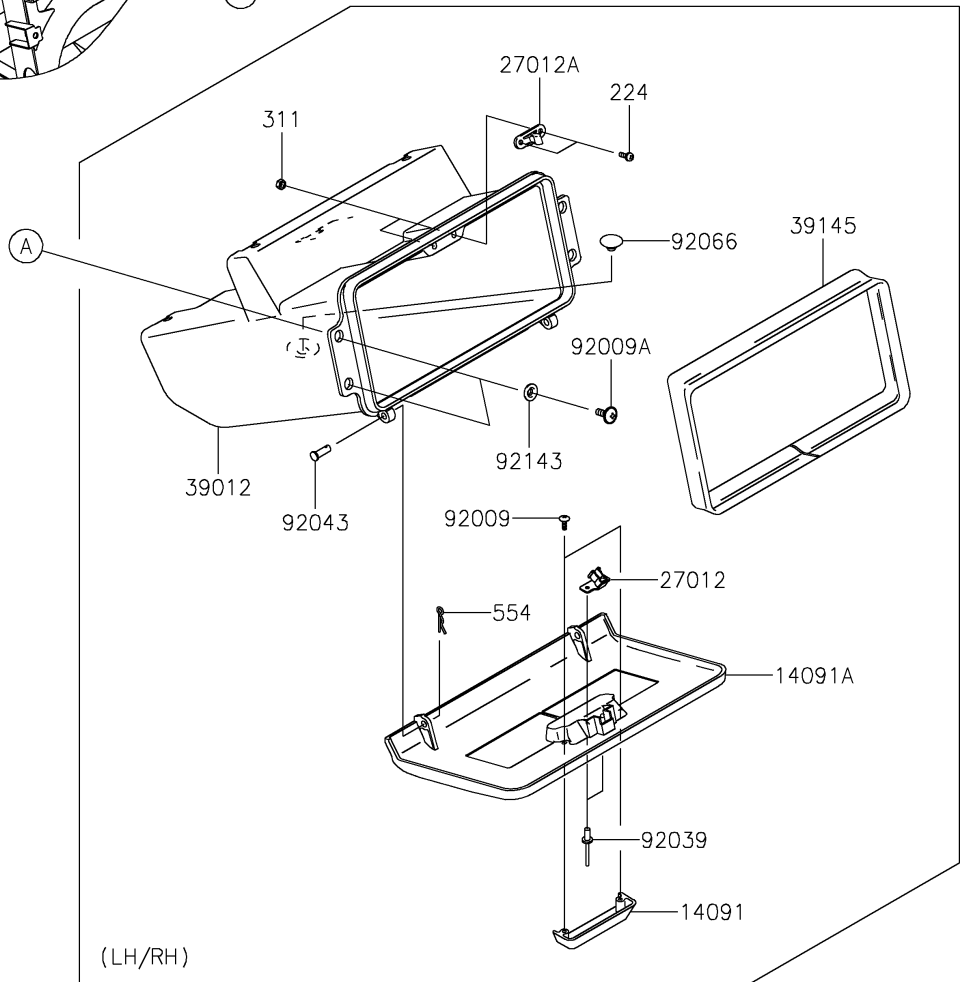

# 2020 MULE™ 4010 TRANS4x4® CAMO PARTS DIAGRAM

Front Box

### Front Box

ITEM NAME	PART NUMBER	QUANTITY
COVER,STORAGE GRIP,F.BLACK (Ref # 14091)	14091-1659-6Z	2
COVER,CONTROL PANEL,F.BLACK (Ref # 14091A)	14091-1660-6Z	2
HOOK (Ref # 27012)	27012-1607	2
HOOK (Ref # 27012A)	27012-1612	2
CASE-STORAGE,F.BLACK (Ref # 39012)	39012-1061-6Z	2
TRIM-SEAL,L=774 (Ref # 39145)	39145-1130	2
SCREW,TAPPING,4X12 (Ref # 92009)	92009-1444	4
SCREW,6X16 (Ref # 92009A)	92009-1621	8
RIVET (Ref # 92039)	92039-1041	4
PIN,6X14.5 (Ref # 92043)	92043-125	4
PLUG (Ref # 92066)	92066-1485	2
COLLAR (Ref # 92143)	92143-1087	8
SCREW-PAN-WP-CROS,4X12 (Ref # 224)	224AB0412	4
NUT-HEX,4MM (Ref # 311)	311AA0400	4
PIN-SNAP,1.2X21.2 (Ref # 554)	554DA0600	4