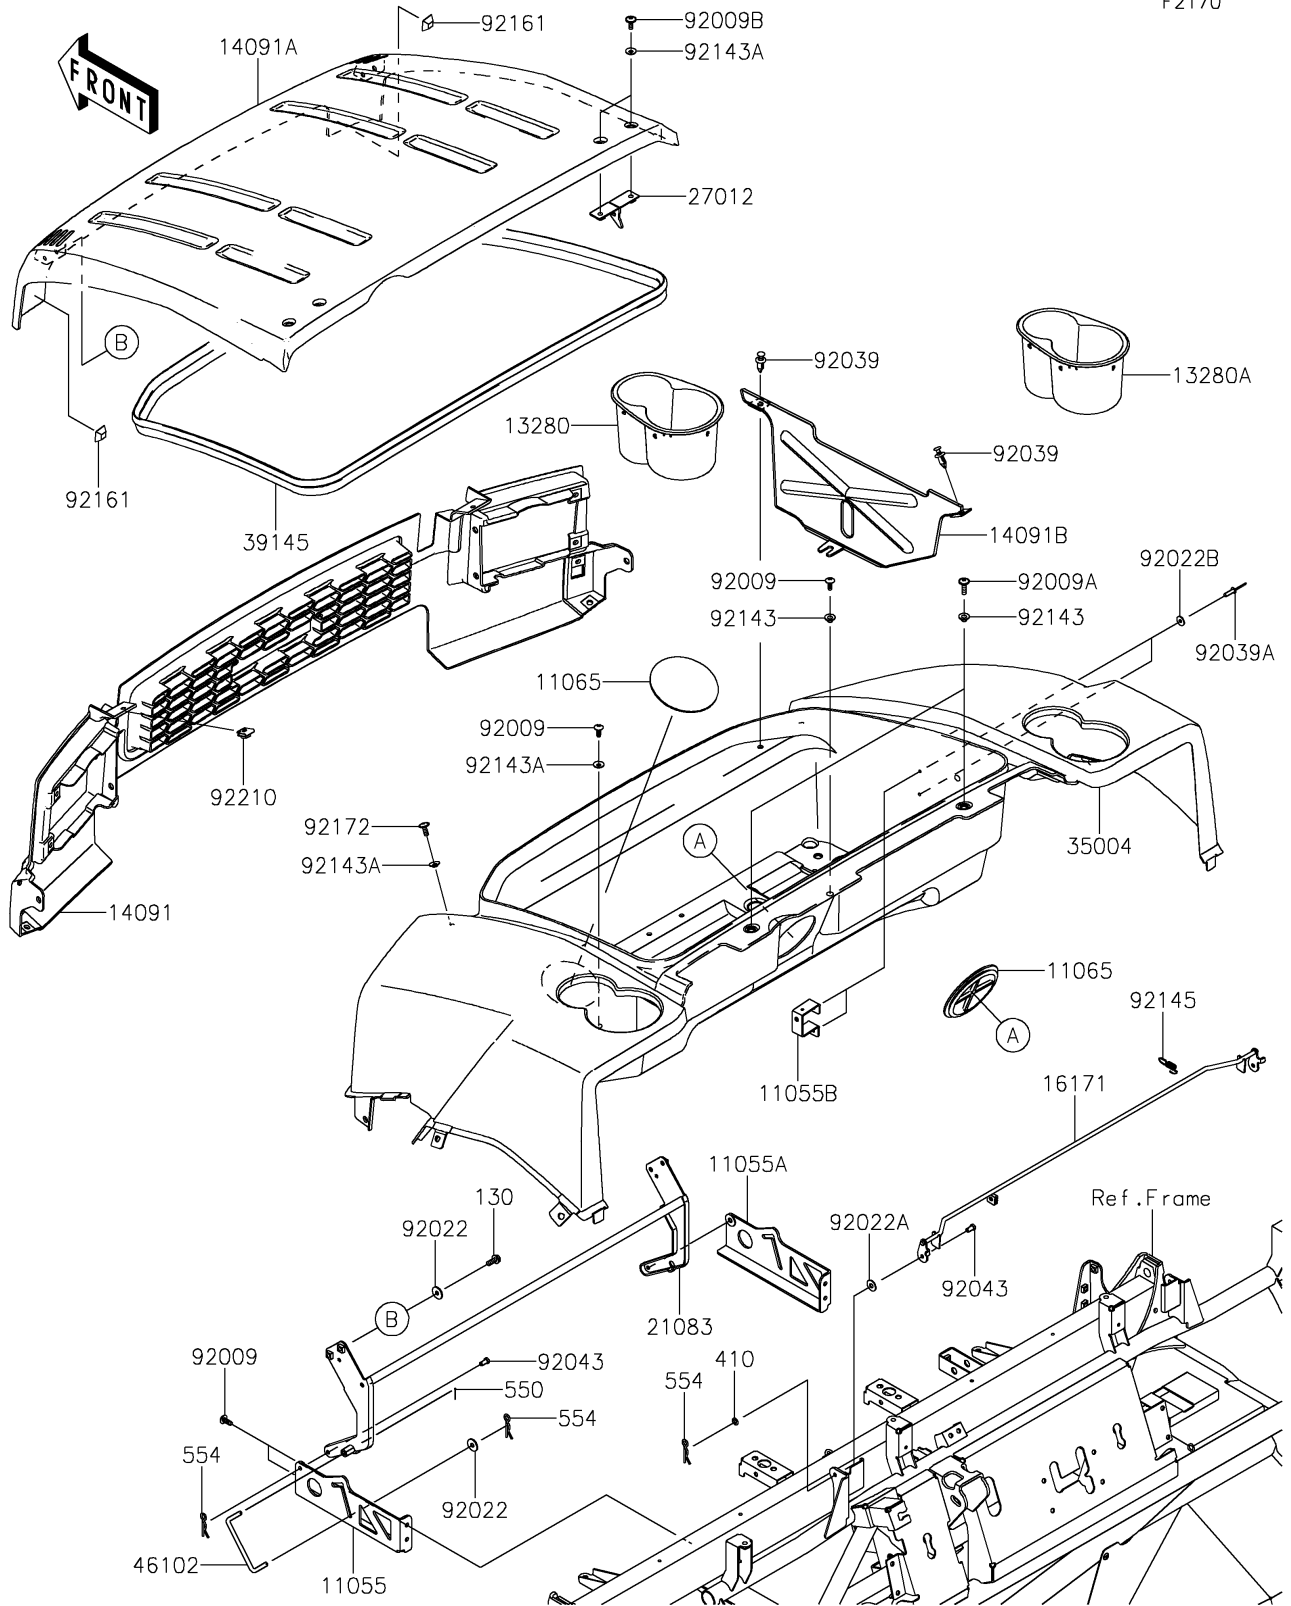

2019 MULE™ 4010 TRANS4x4® CAMO PARTS DIAGRAM

Fenders

F2170

2019 MULE™ 4010 TRANS4x4® CAMO PARTS LIST

Fenders

ITEM NAME	PART NUMBER	QUANTITY
BRACKET,HINGE,LH (Ref # 11055)	11055-0037	1
BRACKET,HINGE,RH (Ref # 11055A)	11055-0038	1
BRACKET,RESERVOIR TANK (Ref # 11055B)	11055-0124	1
CAP,F.BLACK (Ref # 11065)	11065-1053-6Z	2
HOLDER,CUP HOLDER,LH,F.BLACK (Ref # 13280)	13280-0265-6Z	1
HOLDER,CUP HOLDER,RH,F.BLACK (Ref # 13280A)	13280-0266-6Z	1
COVER,FRONT GRILL,CAMOUFLAGE (Ref # 14091)	14091-0976-42H	1
COVER,FRONT FENDER,CAMOUFLAGE (Ref # 14091A)	14091-0977-42H	1
COVER,RESERVOIR TANK (Ref # 14091B)	14091-1715	1
LINK (Ref # 16171)	16171-0015	1
ARM,HOOD (Ref # 21083)	21083-0051	1
HOOK,HOOD (Ref # 27012)	27012-0119	2
FENDER-FRONT,CNT,CAMOUFLAGE (Ref # 35004)	35004-0109-42H	1
TRIM-SEAL,L=2350 (Ref # 39145)	39145-0032	1
ROD (Ref # 46102)	46102-0103	1
SCREW,TAPPING,6X16 (Ref # 92009)	92009-1166	6
SCREW,6X22,BLACK (Ref # 92009A)	92009-1256	2
SCREW,6X16 (Ref # 92009B)	92009-1621	4
WASHER,6.5X20X1.6,BLACK (Ref # 92022)	92022-1346	5
WASHER,7X18X1.2 (Ref # 92022A)	92022-1545	2
WASHER,4.3X12.5X1 (Ref # 92022B)	92022-1949	2
RIVET (Ref # 92039)	92039-0776	2
RIVET (Ref # 92039A)	92039-1150	2
PIN,6X9 (Ref # 92043)	92043-1626	4
COLLAR (Ref # 92143)	92143-1057	3
COLLAR (Ref # 92143A)	92143-1087	7
SPRING (Ref # 92145)	92145-0215	1
DAMPER,FR HOOD (Ref # 92161)	92161-0790	2
SCREW,TAPPING,6X20 (Ref # 92172)	92172-0488	2

2019 MULE™ 4010 TRANS4x4® CAMO PARTS LIST

Fenders

ITEM NAME	PART NUMBER	QUANTITY
NUT,LEAF SPRING,6MM (Ref # 92210)	92210-0624	2
BOLT-FLANGED,6X16 (Ref # 130)	130BA0616	4
WASHER-PLAIN-SMALL (Ref # 410)	410AA0600	2
PIN-COTTER,1.6X15 (Ref # 550)	550AA1615	1
PIN-SNAP,1.2X21.2 (Ref # 554)	554DA0600	5