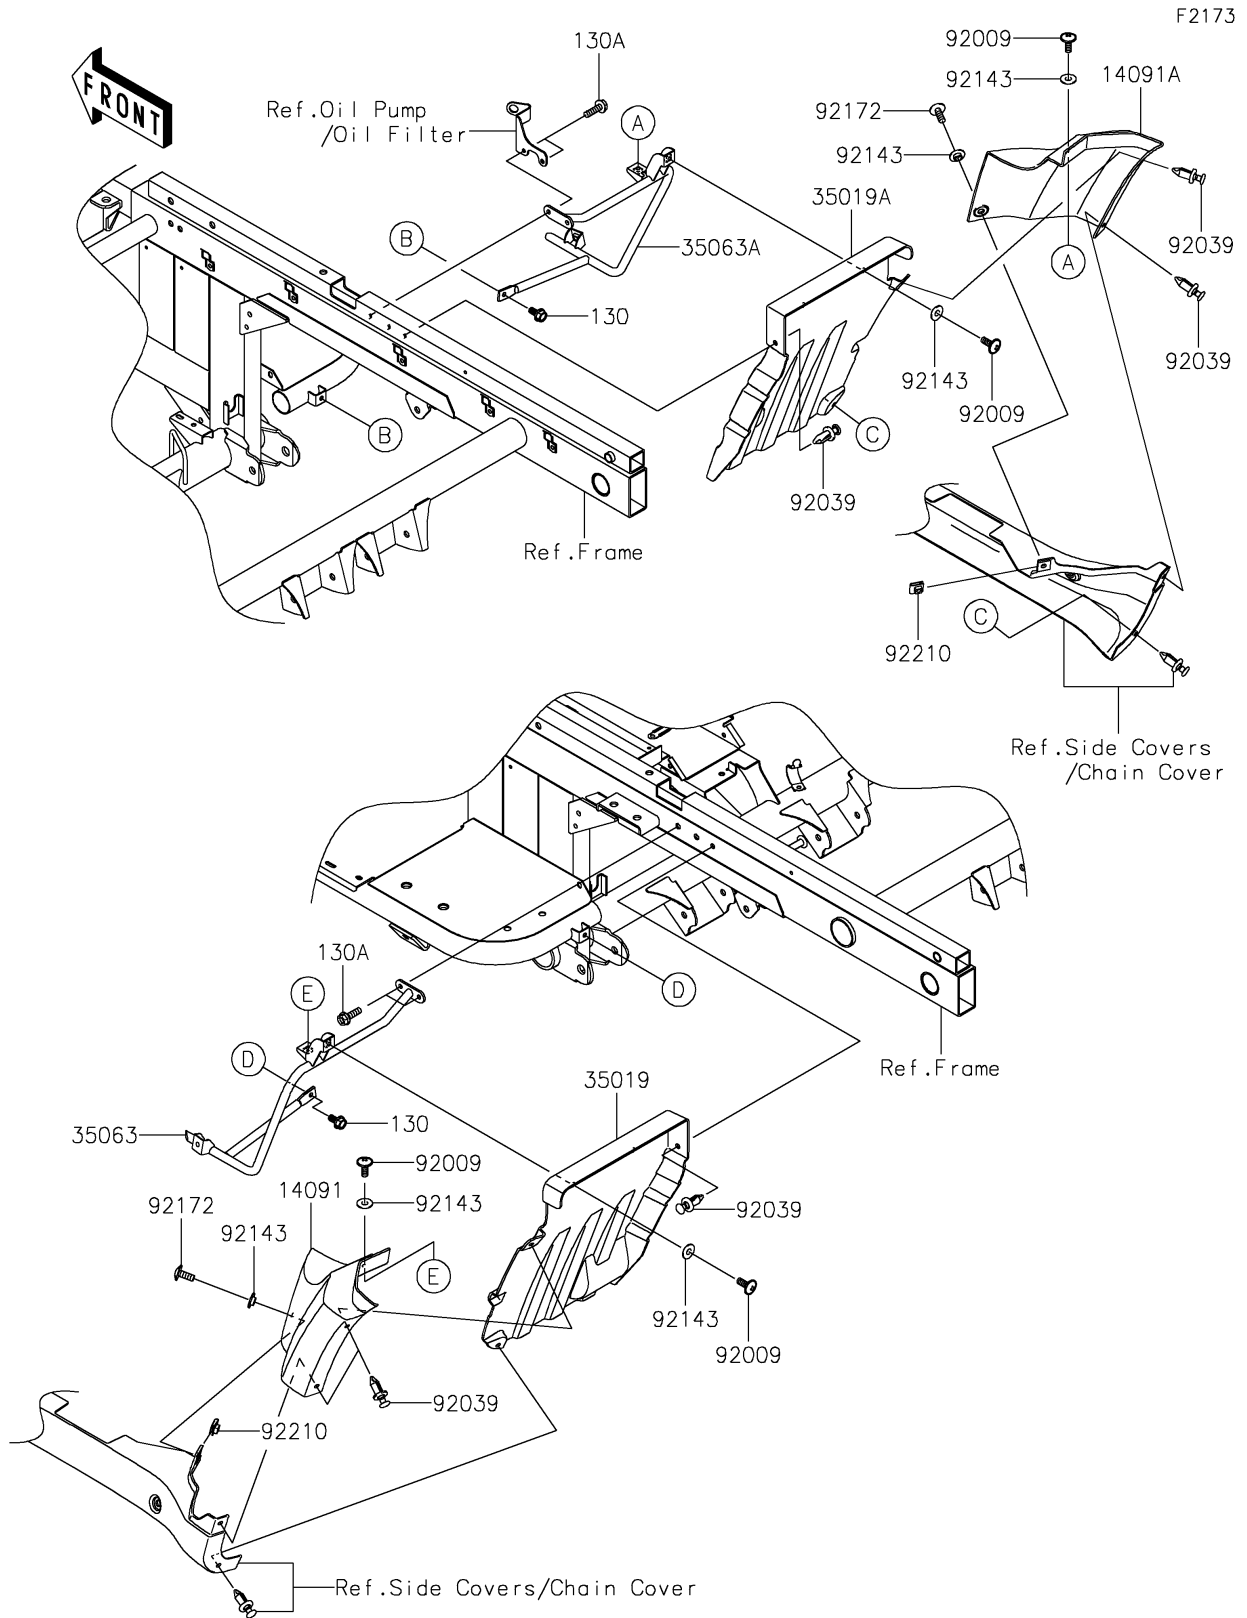

2020 MULE™ 4010 TRANS4x4® CAMO PARTS DIAGRAM

Flap

2020 MULE™ 4010 TRANS4x4® CAMO PARTS LIST

Flap

ITEM NAME	PART NUMBER	QUANTITY
COVER,REAR FENDER,LWR,LH,F.BLK (Ref # 14091)	14091-0819-6Z	1
COVER,REAR FENDER,LWR,RH,F.BLK (Ref # 14091A)	14091-0820-6Z	1
FLAP,RR,LH (Ref # 35019)	35019-0066	1
FLAP,RR,RH (Ref # 35019A)	35019-0067	1
STAY,RR,LH (Ref # 35063)	35063-0451	1
STAY,RR,RH (Ref # 35063A)	35063-0452	1
SCREW,6X16 (Ref # 92009)	92009-1621	4
RIVET (Ref # 92039)	92039-0776	6
COLLAR (Ref # 92143)	92143-1087	6
SCREW,TAPPING,6X20 (Ref # 92172)	92172-0488	2
NUT,LEAF SPRING,6MM (Ref # 92210)	92210-0624	2
BOLT-FLANGED,6X14 (Ref # 130)	130BA0614	2
BOLT-FLANGED,6X20 (Ref # 130A)	130BA0620	4