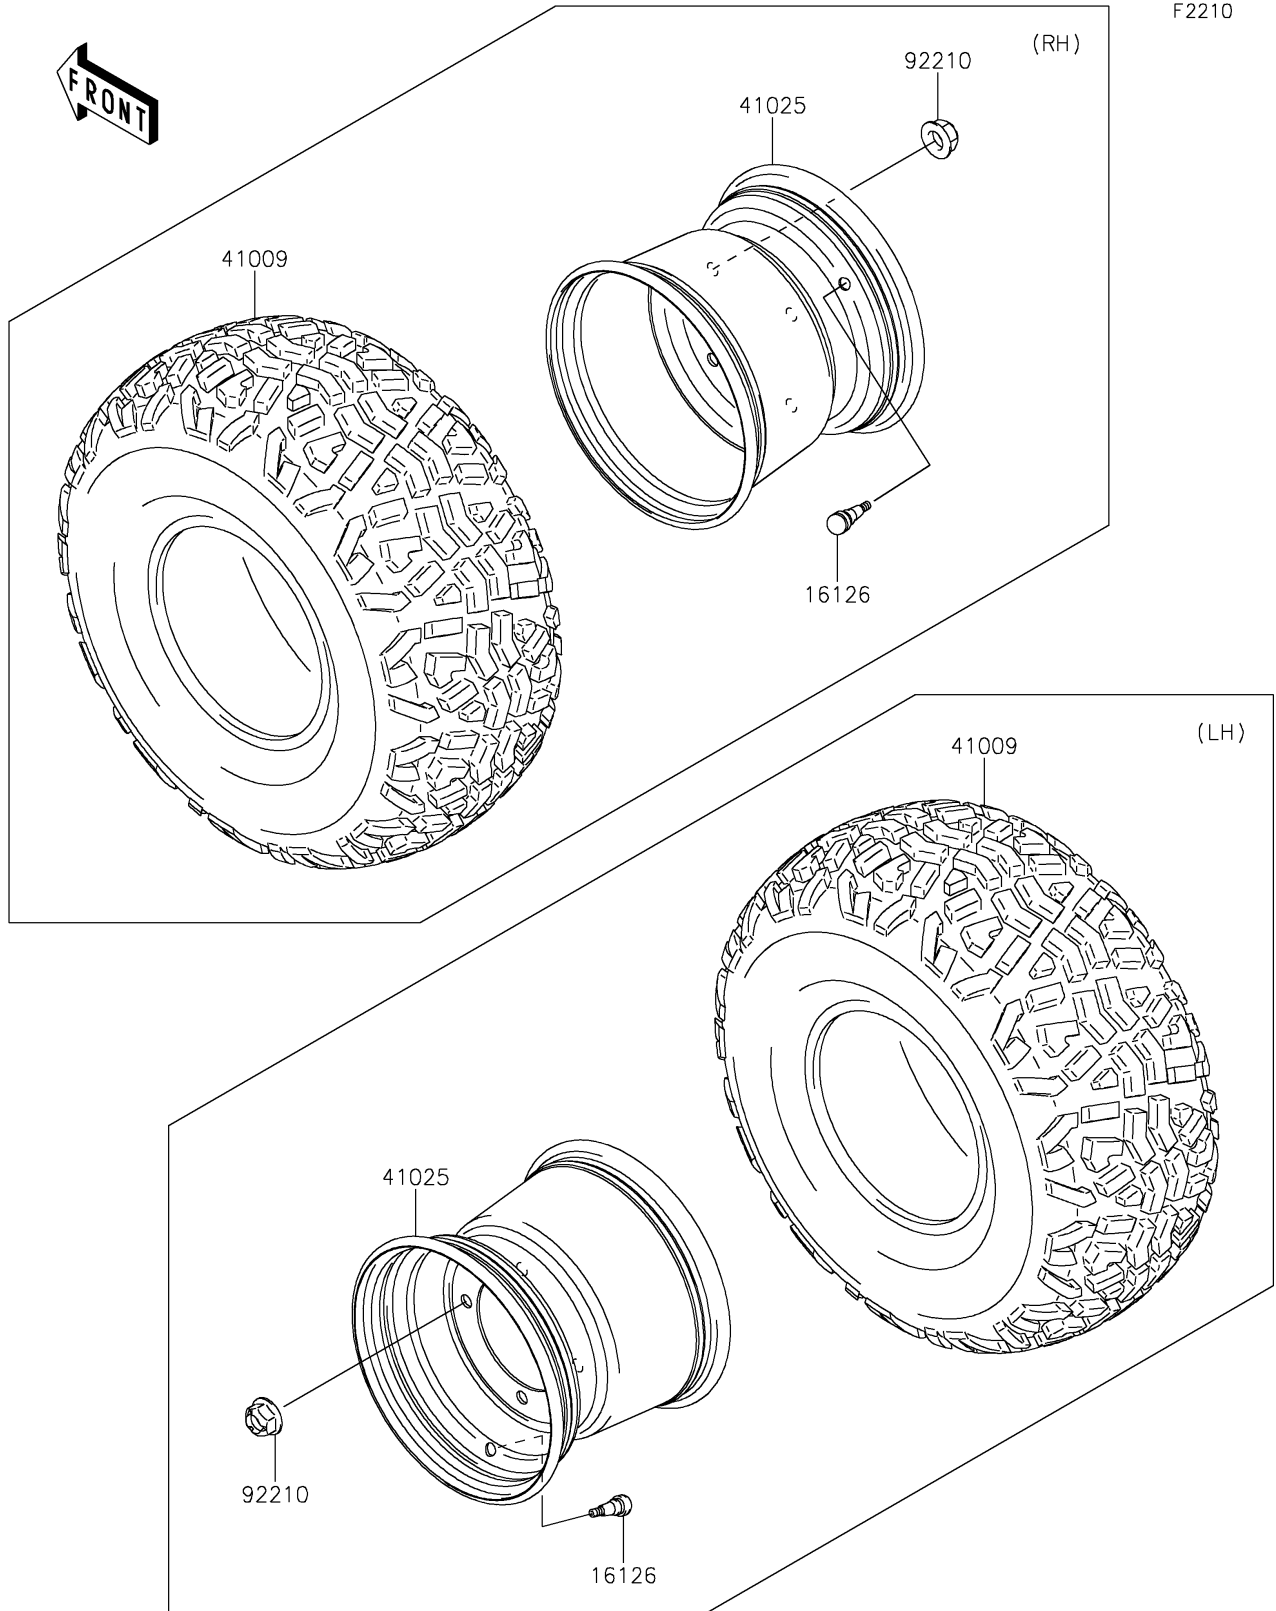

# 2019 MULE™ 4010 TRANS4x4<sup>®</sup> CAMO PARTS DIAGRAM

Wheels/Tires

F2210

## 2019 MULE™ 4010 TRANS4x4® CAMO PARTS LIST

### Wheels/Tires

ITEM NAME	PART NUMBER	QUANTITY
VALVE (Ref # 16126)	16126-4001	4
TIRE,23X11.00-10 4PR (Ref # 41009)	41009-0294	4
RIM,10X8.5AT,F.S.BLACK (Ref # 41025)	41025-7504-397	4
NUT,12MM (Ref # 92210)	92210-0603	16