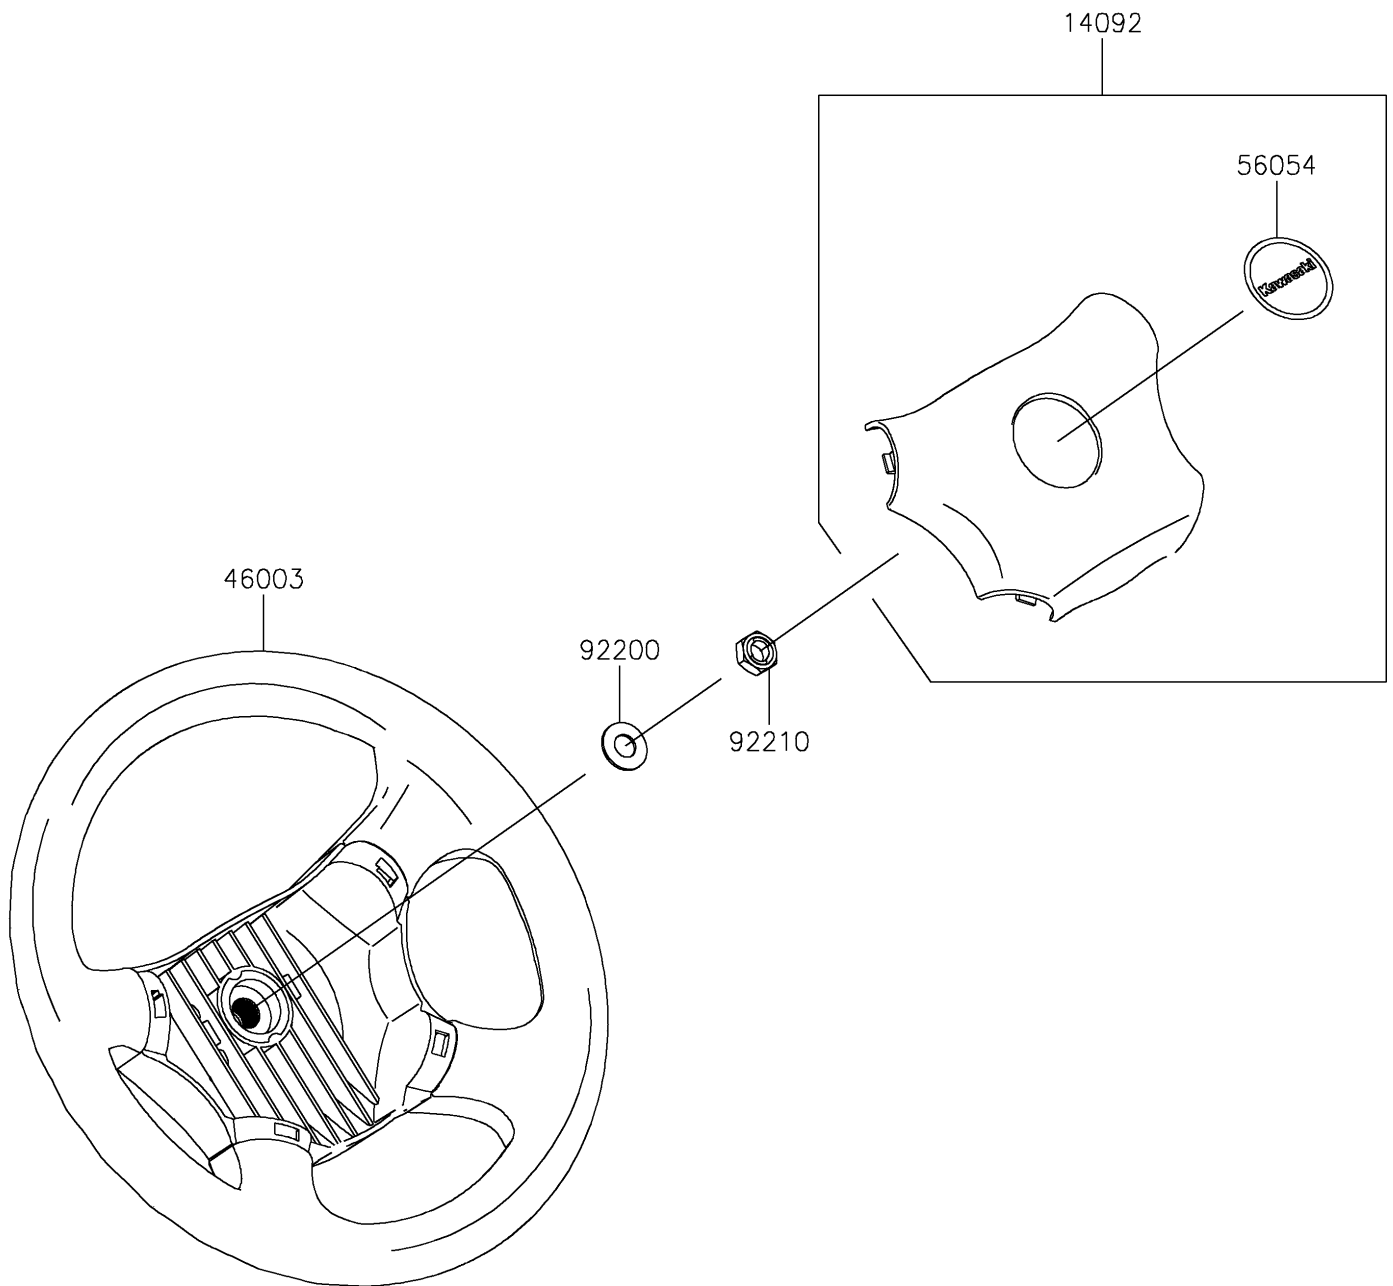

2020 MULE™ 4010 TRANS4x4® CAMO PARTS DIAGRAM

Steering Wheel

F2311

2020 MULE™ 4010 TRANS4x4® CAMO PARTS LIST

Steering Wheel

ITEM NAME	PART NUMBER	QUANTITY
COVER,HORN SWITCH (Ref # 14092)	14092-1029	1
HANDLE (Ref # 46003)	46003-0595	1
MARK,CENTER LOGO,KAWASAKI (Ref # 56054)	56054-1188	1
WASHER,12.1X25X1.6 (Ref # 92200)	92200-0455	1
NUT,LOCK,12MM (Ref # 92210)	92210-1249	1