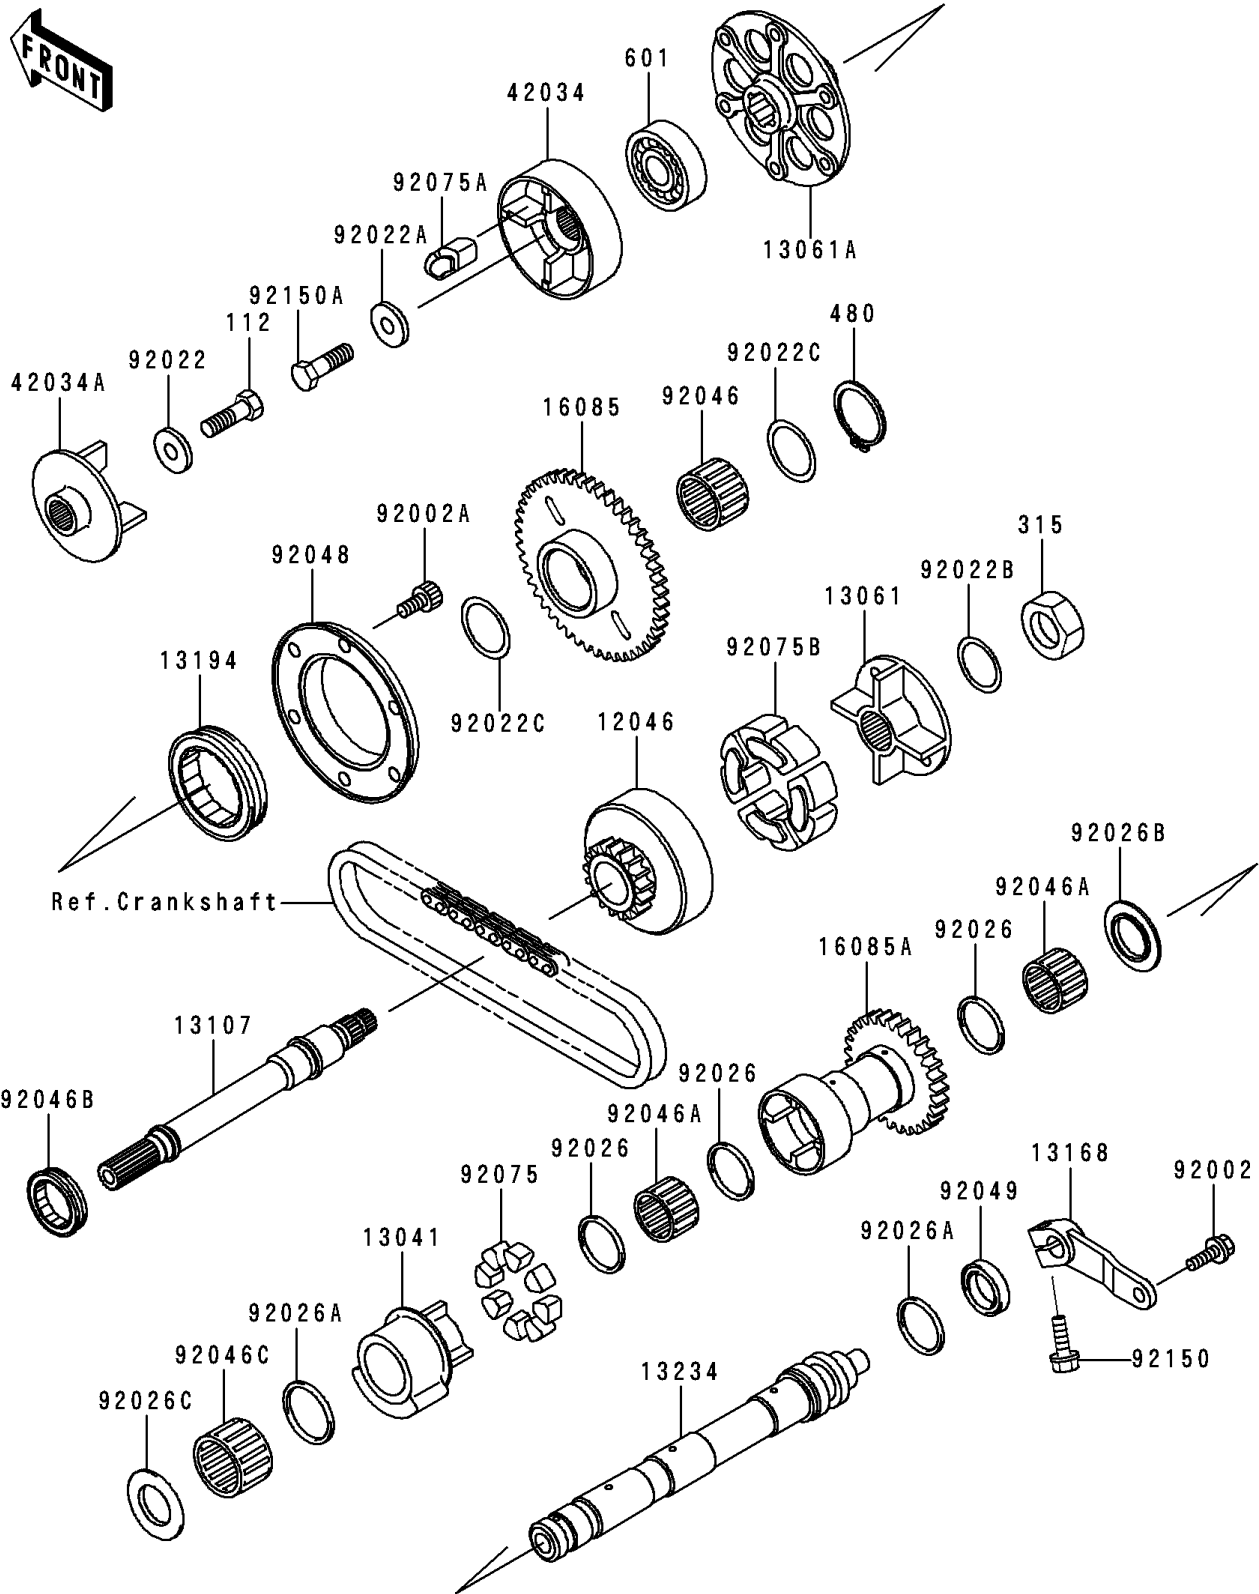

1999 ZRX1100 PARTS DIAGRAM

Balancer

E1323

1999 ZRX1100 PARTS LIST

Balancer

ITEM NAME	PART NUMBER	QUANTITY
BOLT-UPSET (Ref # 112)	112G0616	1
NUT-HEX-FINE (Ref # 315)	315G1600	1
CIRCLIP-TYPE-C,25MM (Ref # 480)	480J2500	1
BEARING-BALL,#6203 (Ref # 601)	601A6203	1
SPROCKET,GENERATOR (Ref # 12046)	12046-1083	1
BALANCER (Ref # 13041)	13041-1092	1
BOSS,SPROCKET (Ref # 13061)	13061-1183	1
BOSS (Ref # 13061A)	13061-1264	1
SHAFT (Ref # 13107)	13107-1108	1
LEVER,BALANCER (Ref # 13168)	13168-1529	1
CLUTCH-ONEWAY (Ref # 13194)	13194-1086	1
SHAFT-COMP,BALANCER (Ref # 13234)	13234-1072	1
GEAR,ONEWAY CLUTCH (Ref # 16085)	16085-1173	1
GEAR,BALANCER (Ref # 16085A)	16085-1293	1
COUPLING (Ref # 42034)	42034-1055	1
COUPLING (Ref # 42034A)	42034-1056	1
BOLT,FLANGED,6X16 (Ref # 92002)	92002-1439	1
BOLT,SOCKET,6X12 (Ref # 92002A)	92002-1796	6
WASHER,6X19.5X2 (Ref # 92022)	92022-1517	1
WASHER,8X22X3 (Ref # 92022A)	92022-1518	1
WASHER,16X26X2 (Ref # 92022B)	92022-1519	1
WASHER,25.3X32X0.5 (Ref # 92022C)	92022-225	2
SPACER,21.3X24.3X1.5 (Ref # 92026)	92026-1213	3
SPACER,21.3X26X1 (Ref # 92026A)	92026-1223	2
SPACER (Ref # 92026B)	92026-1265	1
SPACER (Ref # 92026C)	92026-1271	1
BEARING-NEEDLE,K253020S (Ref # 92046)	92046-1022	1
BEARING-NEEDLE,K21X25X17V2 (Ref # 92046A)	92046-1105	2
BEARING-NEEDLE,RNA4903 (Ref # 92046B)	92046-1109	1

1999 ZRX1100 PARTS LIST

Balancer

ITEM NAME	PART NUMBER	QUANTITY
BEARING-NEEDLE (Ref # 92046C)	92046-1155	1
RACE,ONEWAY CLUTCH (Ref # 92048)	92048-1068	1
SEAL-OIL,S192705 (Ref # 92049)	92049-1174	1
DAMPER,BALANCER (Ref # 92075)	92075-1709	8
DAMPER,COUPLING (Ref # 92075A)	92075-1790	4
DAMPER,COUPLING (Ref # 92075B)	92075-1810	4
BOLT,6X20 (Ref # 92150)	92150-1010	1
BOLT (Ref # 92150A)	92150-1488	1